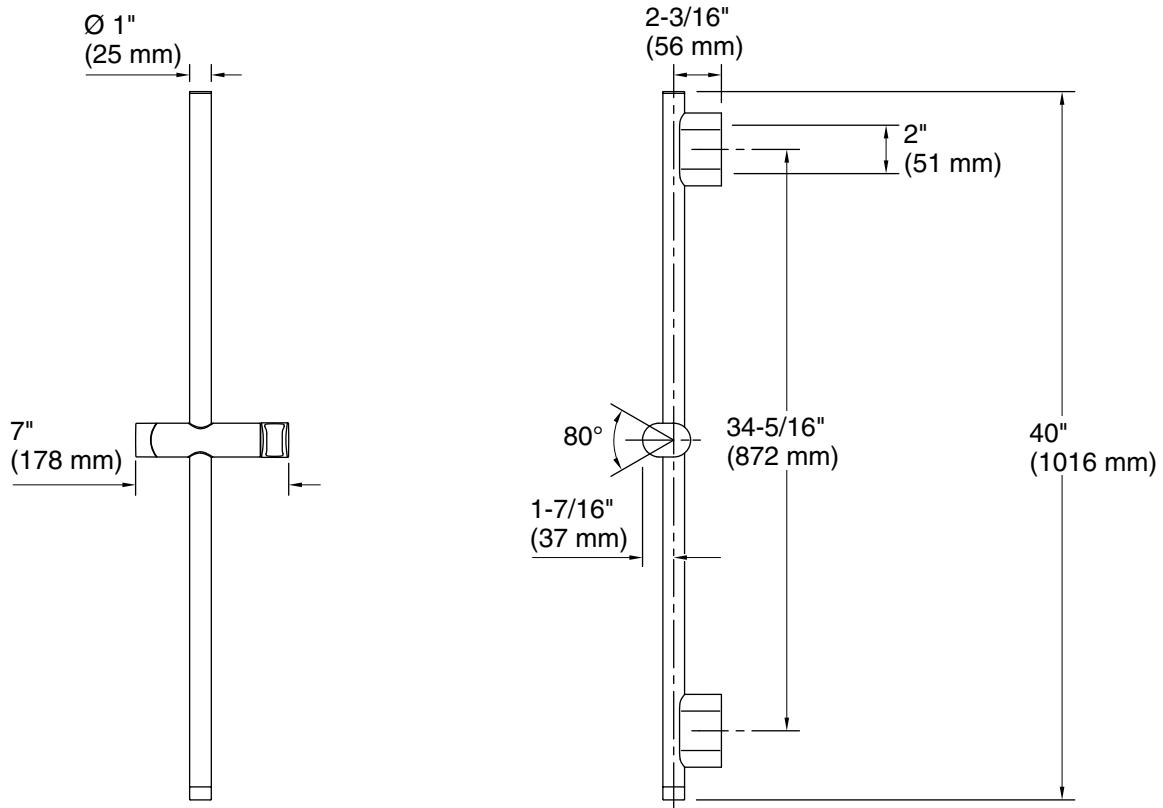

Features

- 40" (1016 mm) adjustable slidebar supports a handshower at the desired height for a customized showering experience

Material

- Durable metal construction
- KOHLER finishes resist corrosion and tarnishing

Technical Information

All product dimensions are nominal.

Spout: