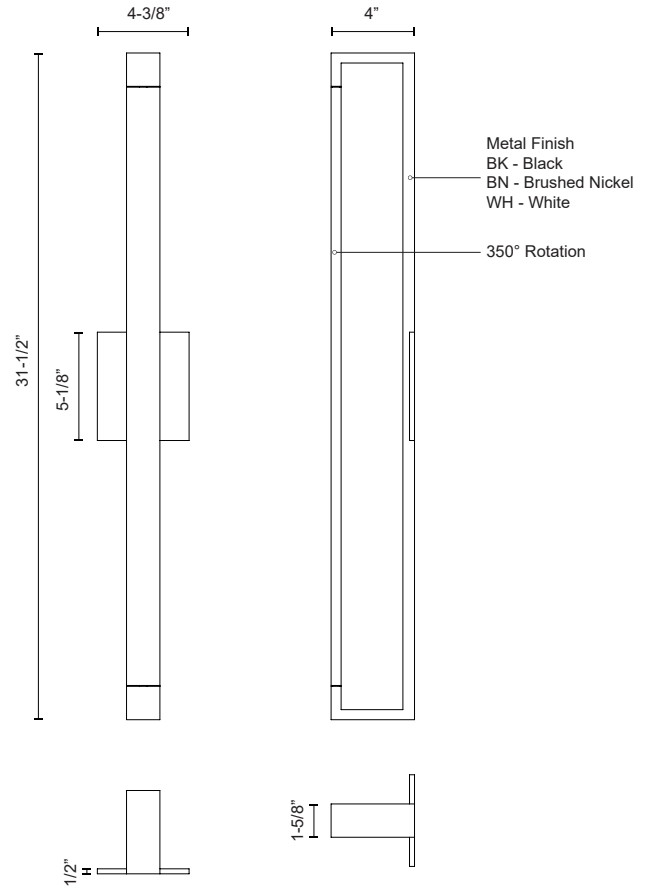

SWIVEL WS24332

WALL

PROJECT

SPECIFICATION DETAILS

Fixture Dimensions	W4-3/8" x H31-1/2" x E4"
Light Source	AC LED Module
Wattage	38W
Total Lumens	2890lm
Delivered Lumens	BK-2207lm; WH-2738lm*;
Voltage	120V
Color Temperature	3000K
CRI (Ra)	90CRI
Optional Color Temps	2700K - 5000K Available, Minimum Order Quantities Apply
LED Rated Life	50,000 hours
Dimming	100% - 10%, ELV Dimmer (Not Included)
Diffuser Details	Frosted acrylic diffuser
Location	Dry
Illumination Direction	Fontlight Illumination
Mounting Style	Ceiling and Wall, All Orientation
Canopy Dimensions	W4-3/8" x H5-1/8" x E1/2"
Paint Finish	BK02; BN02; WH02;

* For custom options, consult factory for details.

* For warranty information, please visit www.kuzcolighting.com/warranty

DESCRIPTION

Rectangular machined aluminum heat-sink. Lightly textured powder-coat finish. Inset opal polymeric diffuser. Adjustable directional light with rotational arm. Custom options available.

KUZCO

CANADA: 19054 28TH AVENUE - SURREY, BC V3Z 6M3
USA: 3035 E. LONE MOUNTAIN ROAD - LAS VEGAS, NV 89081

WWW.KUZCOLIGHTING.COM

© 2019 KUZCO LIGHTING. ALL RIGHTS RESERVED.

COMMENT