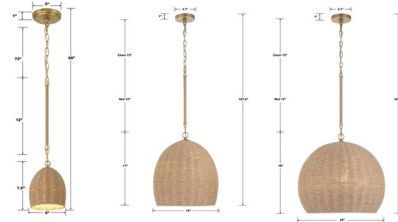

### Description

The Jace Pendant brings a coastal look to your interior space. The jute wrapped stem holds a natural Jute shade casts warm shadows of light across your room.

Shown in gold / jute

### Specifications

COLOR . . . . . Jute  
BODY FINISH . . . . . Gold  
WATTAGE . . . . . 9W  
DIMMER . . . . . Standard 120V  
DIMENSIONS . . . . . 15"W x 17"H  
BULB NOT INCLUDED . . . . . 1 x A19/Medium (E26)/9W/120V LED  
OTHER BULB OPTIONS . . . . . 1 x A19/Medium (E26)/120V LED  
COUNTRY OF ORIGIN . . . . . China

### Technical Information

PRODUCT DIMENSIONS . . . . . Adjustable Chain Length: 72"

CLICK TO VIEW PRODUCT

Notes: