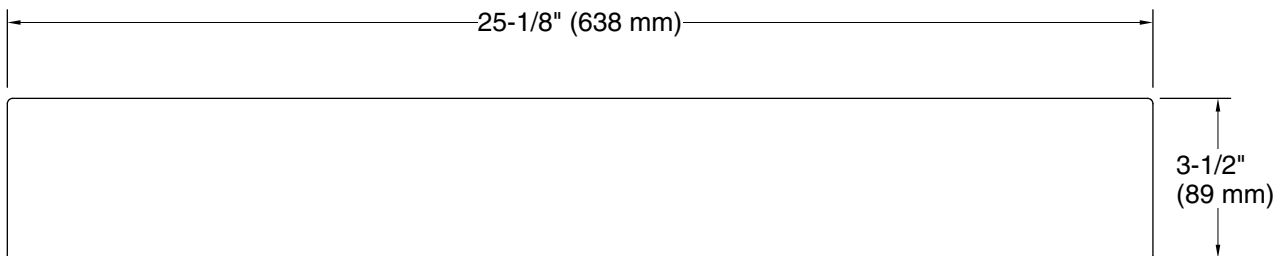

Technical Information

All product dimensions are nominal.

Material: Silestone Quartz