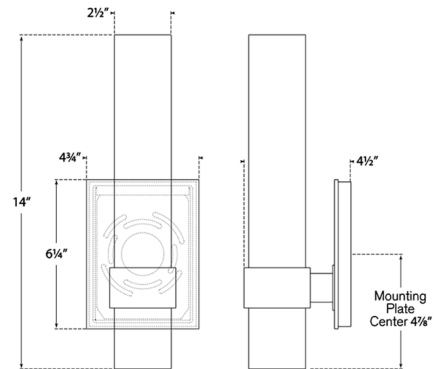

Shown in polished nickel / clear

Specifications

COLOR	Clear
BODY FINISH	Polished Nickel
WATTAGE	9W
DIMMER	Standard 120V
DIMENSIONS	4.75"W x 14"H x 4.5"D
BULB NOT INCLUDED	1 x T10/Medium (E26)/9W/120V LED
OTHER BULB OPTIONS	T10/Medium (E26)/60W/120V Incandescent