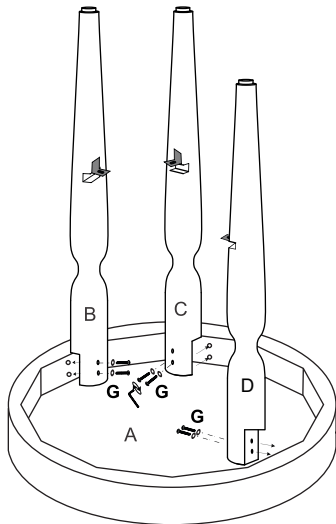

ASSEMBLY INSTRUCTIONS

Ardentown Round Side Table

PART LIST :-

NO.	DESCRIPTION	IMAGE	QTY
A	TOP		1
B	LEG		1
C	LEG		1
D	LEG		1
E	SHELF		1
F	LEG		1

HARDWARE LIST :-

NO.	DESCRIPTION	IMAGE	QTY
G	SCREWS		8
H	SCREWS		4
I	WASHER		8
J	ALLEN KEY		1

STEP-1

STEP-2

STEP-3

STEP-4 ASSEMBLED