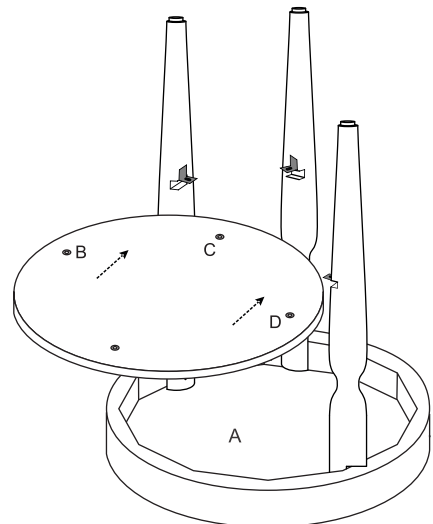

ASSEMBLY INSTRUCTIONS

Ardentown Round Side Table

PART LIST :-

NO.	DESCRIPTION	IMAGE	QTY
A	TOP		1
B	LEG		1
C	LEG		1
D	LEG		1
E	SHELF		1
F	LEG		1

HARDWARE LIST :-

NO.	DESCRIPTION	IMAGE	QTY
G	SCREWS		8
H	SCREWS		4
I	WASHER		8
J	ALLEN KEY		1

STEP-1

STEP-2

STEP-3

STEP-4 ASSEMBLED