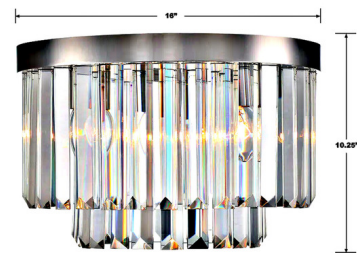

CLICK TO VIEW PRODUCT

Notes: