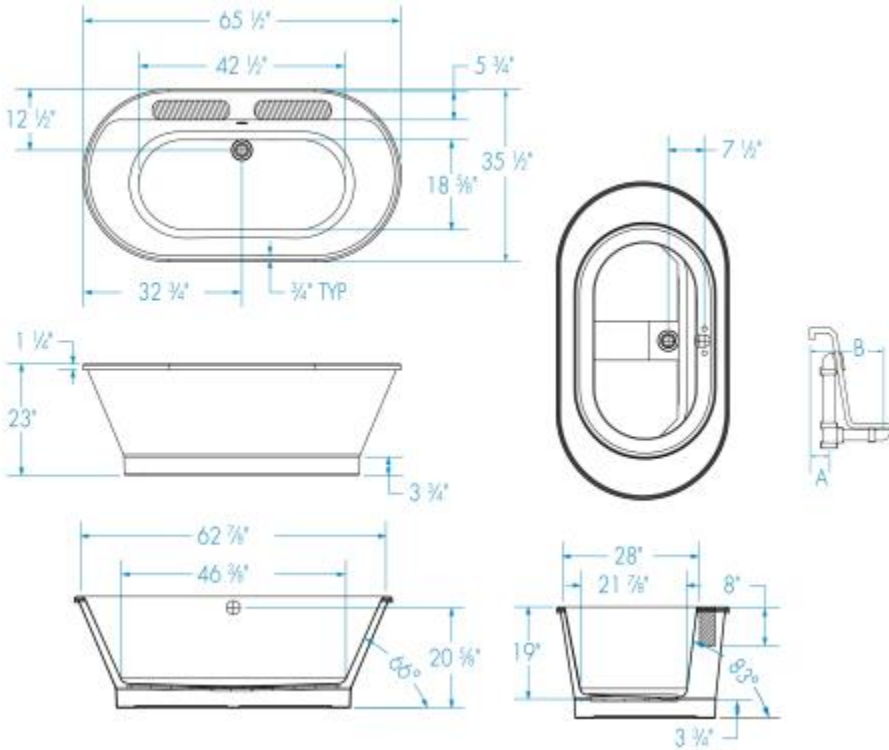

Cyrus 6636CF AFR AcrylX Freestanding Bathtub

Model number:

W3AX6636FTO-WH

Dimensions: 66" x 36" x 23"

Installation: Freestanding

Material: AcrylX™

Standard Features:

- 2-piece freestanding bathtub
- Two-person bath
- Transitional oval design
- Faucet can be deck-mounted or floor-mounted
- Above-the-Floor Rough (AFR)

Product characteristics:

- 1 Tub - 2 Pieces
- F2 Drain compatible
- Two-person bath

Standard Colors:

White

Certifications

AQUATIC products adhere to one or more of the following certifications:

Cyrus 6636CF AFR AcryIX Freestanding Bathtub

Model number:

W3AX6636FTO-WH

Dimensions: 66" x 36" x 23"

Installation: Freestanding

Material: AcryIX™

Dimensions

66 x 36 x 23 In.
(1676 x 914 x 584 mm)

Water Capacity

68 gallons

Weight

106 lbs - 48 kg

Bathing Well

46 1/2 In. x 22 In.
(1178 mm x 556 mm)

Deep Sump Height

18.625 In. - 473 mm

Drain location: