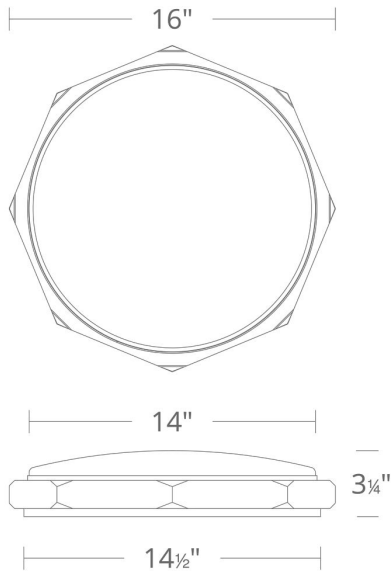

FM-30216

Project:

Location:

Fixture Type:

Catalog Number:

AVAILABLE FINISHES:

Grommet

FM-30216

PRODUCT DESCRIPTION

An octagonal geometric ceiling luminaire with a chiseled profile. ACLED state of the art technology projects through irresistible mouth blown etched opal glass. Integral coloradjustability allows you to choose warm white, crisp white or cool light for your space.

FEATURES

- ACLED driverless technology
- Octagonal geometric profile
- Built in color temperature adjustability. Switch from 2700K/3000K/3500K
- Option to pre-select color temperature or adjust in the field

SPECIFICATIONS

Rated Life	54000 Hours
Standards	ETL, cETL,Damp Location Listed,Title 24 JA8: 2019 Compliant
Input	120 VAC,50/60Hz
Dimming	ELV: 100-5%,TRIAC: 100-5%
Mounting	Can be mounted on ceiling or wall in all orientations
Color Temp	2700K,3000K,3500K
CRI	90
Construction	Die cast aluminum body and mouth blown opal glass shade

REPLACEMENT PARTS

RPL-GLA-30216 - Glass

Model & Size	Color Temp	Finish	LED Watts	LED Lumens	Delivered Lumens
FM-30216 16"	2700K	AB Aged Brass	27W	2400	1534
	2700K	BN Brushed Nickel	27W	2400	1534
	2700K	PN Polished Nickel	27W	2400	1534
	3000K	AB Aged Brass	27W	2400	1639
	3000K	BN Brushed Nickel	27W	2400	1639
	3000K	PN Polished Nickel	27W	2400	1639
	3500K	AB Aged Brass	27W	2400	1649
	3500K	BN Brushed Nickel	27W	2400	1649
	3500K	PN Polished Nickel	27W	2400	1649

Example: **FM-30216-35-PN**

For custom requests please contact customs@modernforms.com