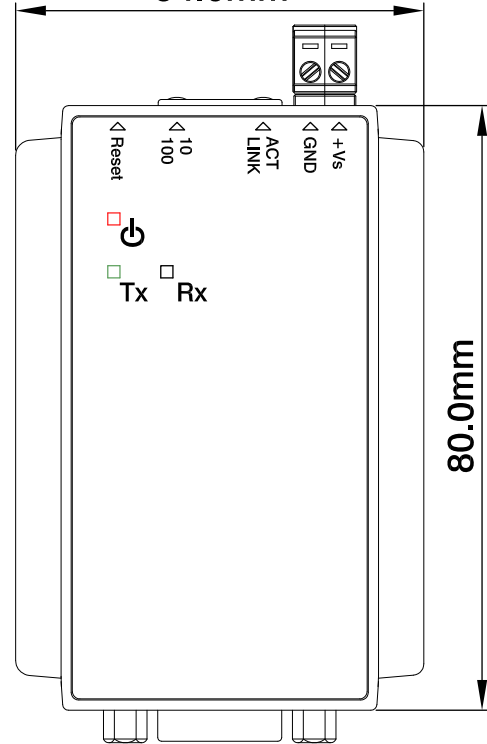

22.0mm

54.0mm

80.0mm

11.0mm

4.5mm

THIRD ANGLE PROJECTION

GENERAL NOTES

DIMENSIONS ARE IN MM - DO NOT SCALE
THIS DOCUMENT CONTAINS CONFIDENTIAL, PROPRIETARY INFORMATION THAT IS PROPERTY OF STARTECH.COM

StarTech.com

PRODUCT ID	NETRS232		
DESCRIPTION	1-Port Serial-to-IP Ethernet Device Server - RS232 - DIN Rail Mountable		
DO NOT SCALE	SHEET: 1 OF: 1	UPLOAD DATE: 11/02/2022	