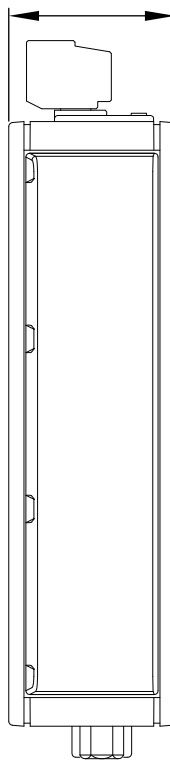

22.0mm

54.0mm

80.0mm

11.0mm

4.5mm

THIRD ANGLE PROJECTION

GENERAL NOTES

DIMENSIONS ARE IN MM - DO NOT SCALE
THIS DOCUMENT CONTAINS CONFIDENTIAL, PROPRIETARY INFORMATION THAT IS PROPERTY OF STARTECH.COM

StarTech.com

PRODUCT ID	NETRS232		
DESCRIPTION	1-Port Serial-to-IP Ethernet Device Server - RS232 - DIN Rail Mountable		
DO NOT SCALE	SHEET: 1 OF: 1	UPLOAD DATE: 11/02/2022	