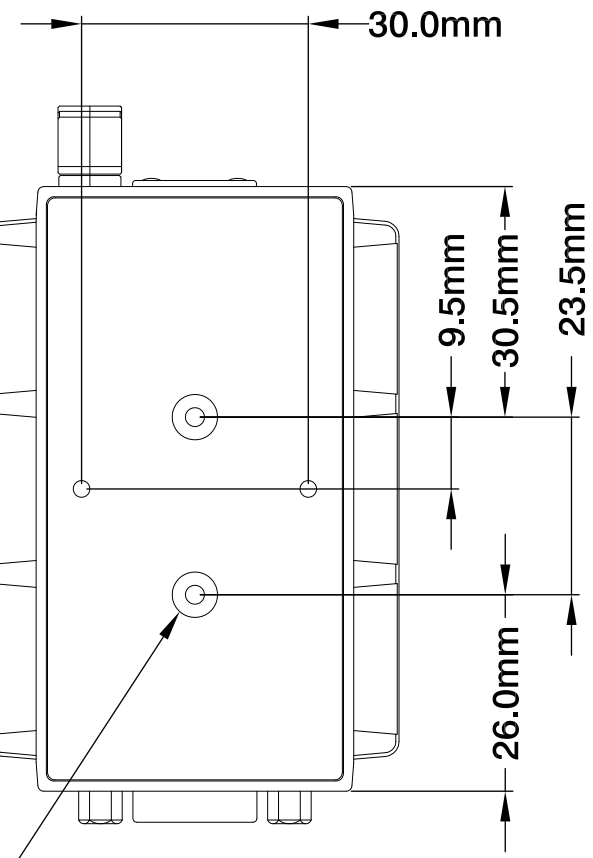

22.0mm

54.0mm

80.0mm

11.0mm

4.5mm

THIRD ANGLE PROJECTION

GENERAL NOTES

DIMENSIONS ARE IN MM - DO NOT SCALE
THIS DOCUMENT CONTAINS CONFIDENTIAL, PROPRIETARY INFORMATION THAT IS PROPERTY OF STARTECH.COM

StarTech.com

PRODUCT ID	NETRS232		
DESCRIPTION	1-Port Serial-to-IP Ethernet Device Server - RS232 - DIN Rail Mountable		
DO NOT SCALE	SHEET: 1 OF: 1	UPLOAD DATE: 11/02/2022	