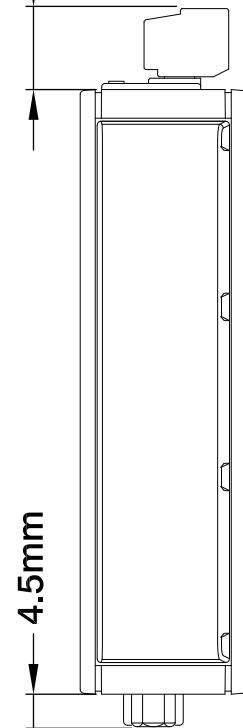

22.0mm

54.0mm

80.0mm

11.0mm

4.5mm

THIRD ANGLE PROJECTION

GENERAL NOTES

DIMENSIONS ARE IN MM - DO NOT SCALE
THIS DOCUMENT CONTAINS CONFIDENTIAL, PROPRIETARY INFORMATION THAT IS PROPERTY OF STARTECH.COM

StarTech.com

PRODUCT ID	NETRS232		
DESCRIPTION	1-Port Serial-to-IP Ethernet Device Server - RS232 - DIN Rail Mountable		
DO NOT SCALE	SHEET: 1 OF: 1	UPLOAD DATE: 11/02/2022	