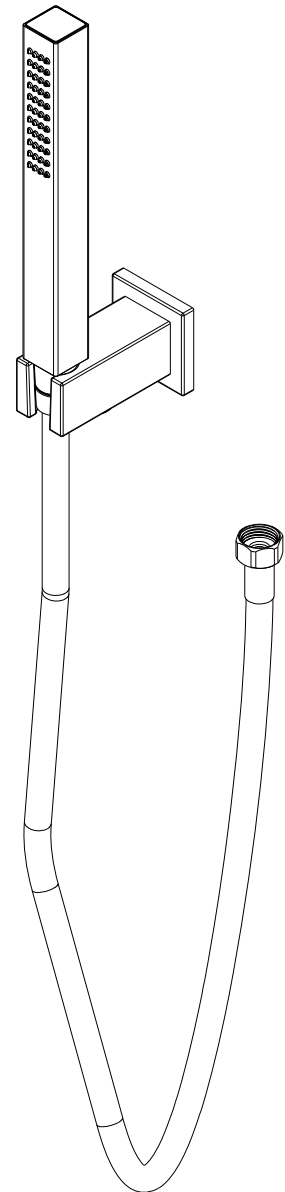

NEWPORT BATH

Features

Solid brass construction
Contemporary styling
Single function spray
Rubber nozzles with finished spray surface
1/2" NPT inlet elbow fitting
.65" x 3" (1.6 cm x 7.7 cm) spray area
1.8 GPM (6.8 LPM) Max

WALL MOUNTED HANDSHOWER SET

280P

Codes / Standards Compliance

Meets or exceeds the following at date of manufacture:

ASME A112.18.1/CSA B125.1-18
IAPMO/cUPC
IPC
Energy Policy Act of 1992
EPA WaterSense
California Energy Commission
ASME A112.18.3 (Back Flow)
All applicable US Federal and State material regulations

280P

PRODUCT DIMENSIONS *(Units are in inches)*

Product Dimensions are provided for reference only. For specific product installation guidelines, please reference the Installation Instructions of the product being installed.

WALL MOUNTED HANDSHOWER SET
280P

Page 2 of 2
EN- 5005
REV C

NEWPORT BRASS
Flawless Beauty. From Faucet to Finish.

t: 949.417.5207 | www.newportbrass.com
©2025 NewportBrass