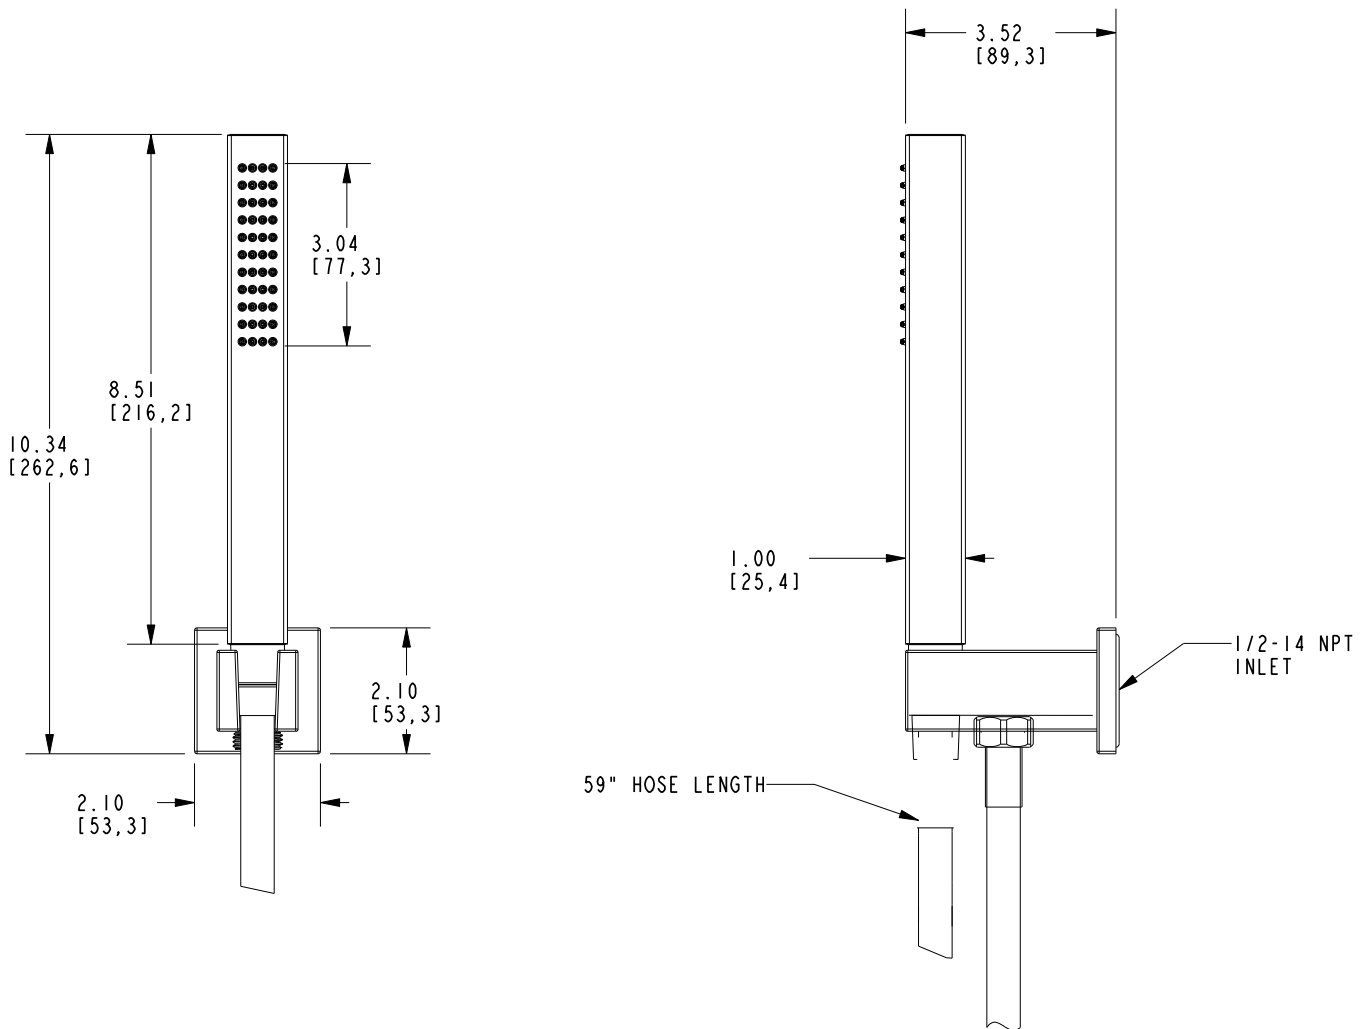

NEWPORT BATH

Features

Solid brass construction
Contemporary styling
Single function spray
Rubber nozzles with finished spray surface
1/2" NPT inlet elbow fitting
.65" x 3" (1.6 cm x 7.7 cm) spray area
1.8 GPM (6.8 LPM) Max

WALL MOUNTED HANDSHOWER SET

280P

Codes / Standards Compliance

Meets or exceeds the following at date of manufacture:

ASME A112.18.1/CSA B125.1-18
IAPMO/cUPC
IPC
Energy Policy Act of 1992
EPA WaterSense
California Energy Commission
ASME A112.18.3 (Back Flow)
All applicable US Federal and State material regulations

280P

PRODUCT DIMENSIONS *(Units are in inches)*

Product Dimensions are provided for reference only. For specific product installation guidelines, please reference the Installation Instructions of the product being installed.

WALL MOUNTED HANDSHOWER SET
280P

Page 2 of 2
EN- 5005
REV C

NEWPORT BRASS
Flawless Beauty. From Faucet to Finish.

t: 949.417.5207 | www.newportbrass.com
©2025 NewportBrass