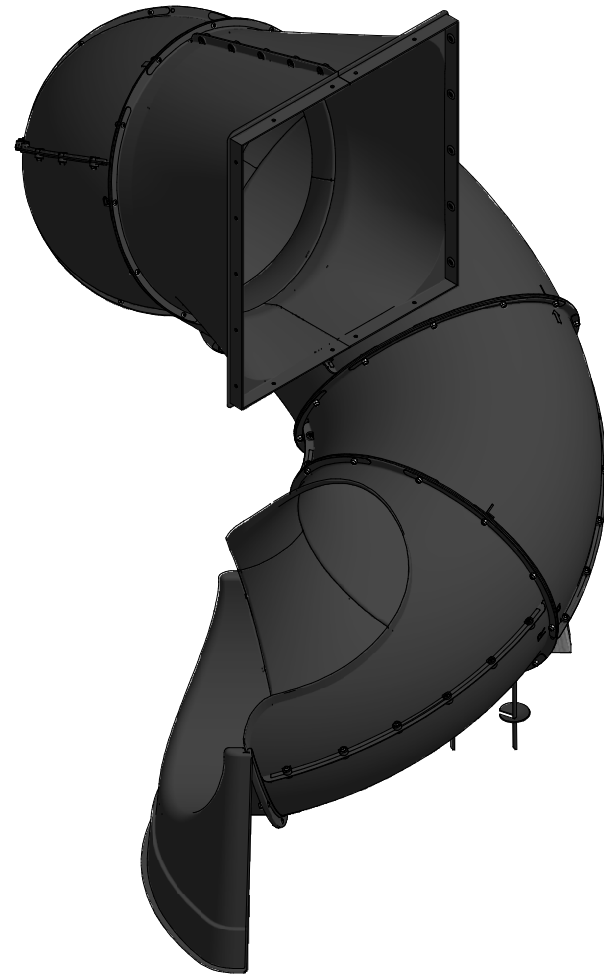

Part Number

9198036 TUBE SLIDE - LH FOOTPRINT

Sheet

1 OF 3

DRAWN BY	DESCRIPTION	REV
CB	LEFT HAND SLIDE	
DATE	PART NUMBER	
12/11/2019	9198036 TUBE SLIDE - LH FOOTPRINT	

Part Number

9198036 TUBE SLIDE - LH FOOTPRINT

Sheet

2 OF 3

DRAWN BY	CB	DESCRIPTION	LEFT HAND SLIDE
DATE	12/11/2019	PART NUMBER	9198036 TUBE SLIDE - LH FOOTPRINT
		REV	

DRAWN BY	CB	DESCRIPTION	LEFT HAND SLIDE
DATE	12/11/2019	PART NUMBER	9198036 TUBE SLIDE - LH FOOTPRINT
		REV	