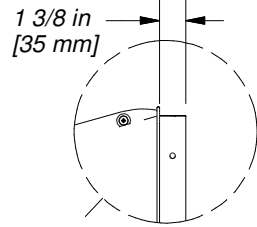

Part Number

9198036 TUBE SLIDE - LH FOOTPRINT

Sheet

1 OF 3

DRAWN BY	DESCRIPTION	REV
CB	LEFT HAND SLIDE	
DATE	PART NUMBER	
12/11/2019	9198036 TUBE SLIDE - LH FOOTPRINT	

Part Number

9198036 TUBE SLIDE - LH FOOTPRINT

Sheet

2 OF 3

DRAWN BY	CB	DESCRIPTION	LEFT HAND SLIDE
DATE	12/11/2019	PART NUMBER	9198036 TUBE SLIDE - LH FOOTPRINT
		REV	

DRAWN BY	CB	DESCRIPTION	LEFT HAND SLIDE
DATE	12/11/2019	PART NUMBER	9198036 TUBE SLIDE - LH FOOTPRINT
		REV	