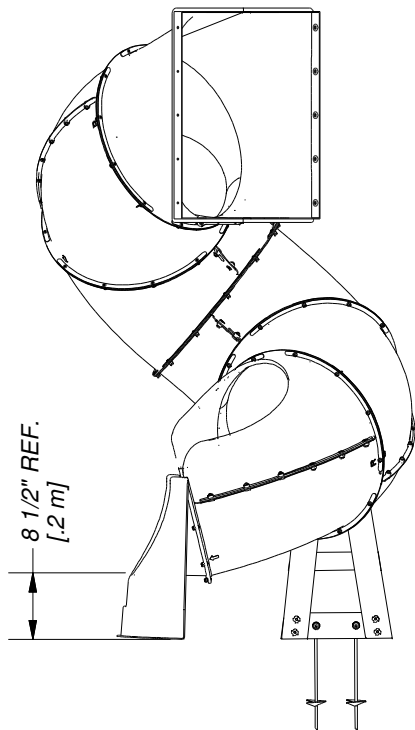

Part Number

9198036 TUBE SLIDE - LH FOOTPRINT

Sheet

1 OF 3

DRAWN BY	DESCRIPTION	REV
CB	LEFT HAND SLIDE	
DATE	PART NUMBER	
12/11/2019	9198036 TUBE SLIDE - LH FOOTPRINT	

Part Number

9198036 TUBE SLIDE - LH FOOTPRINT

Sheet

2 OF 3

DRAWN BY	CB	DESCRIPTION	LEFT HAND SLIDE
DATE	12/11/2019	PART NUMBER	9198036 TUBE SLIDE - LH FOOTPRINT
		REV	

DRAWN BY	CB	DESCRIPTION	LEFT HAND SLIDE
DATE	12/11/2019	PART NUMBER	9198036 TUBE SLIDE - LH FOOTPRINT
		REV	