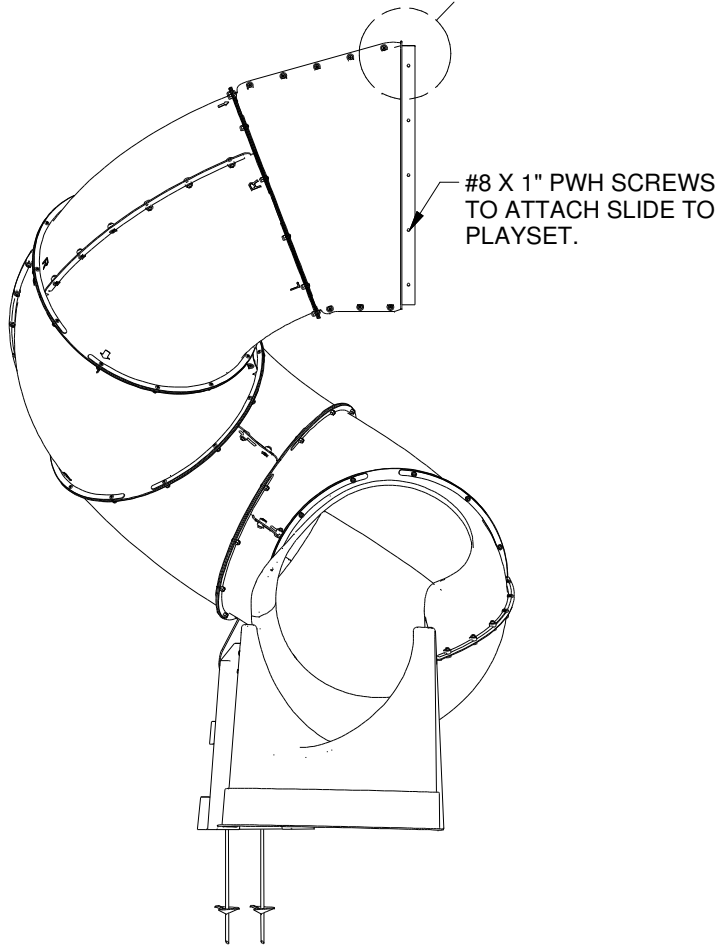

Part Number

9198036 TUBE SLIDE - LH FOOTPRINT

Sheet

1 OF 3

DRAWN BY	DESCRIPTION	REV
CB	LEFT HAND SLIDE	
DATE	PART NUMBER	
12/11/2019	9198036 TUBE SLIDE - LH FOOTPRINT	

Part Number

9198036 TUBE SLIDE - LH FOOTPRINT

Sheet

2 OF 3

DRAWN BY	CB	DESCRIPTION	LEFT HAND SLIDE
DATE	12/11/2019	PART NUMBER	9198036 TUBE SLIDE - LH FOOTPRINT
		REV	

DRAWN BY	CB	DESCRIPTION	LEFT HAND SLIDE
DATE	12/11/2019	PART NUMBER	9198036 TUBE SLIDE - LH FOOTPRINT
		REV	