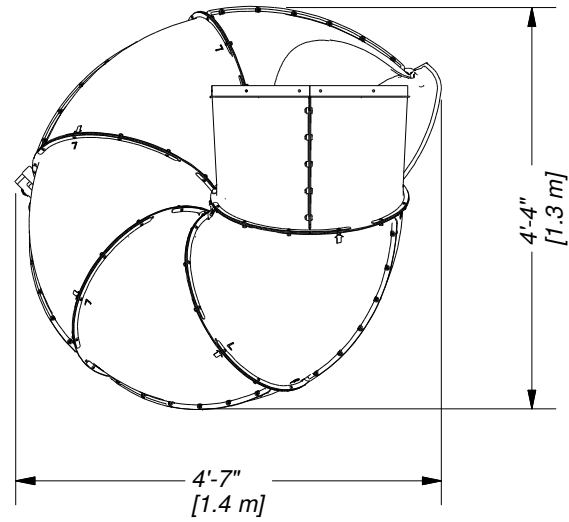

Part Number

9198036 TUBE SLIDE - LH FOOTPRINT

Sheet

1 OF 3

DRAWN BY	DESCRIPTION	REV
CB	LEFT HAND SLIDE	
DATE	PART NUMBER	
12/11/2019	9198036 TUBE SLIDE - LH FOOTPRINT	

Part Number

9198036 TUBE SLIDE - LH FOOTPRINT

Sheet

2 OF 3

DRAWN BY	CB	DESCRIPTION	LEFT HAND SLIDE
DATE	12/11/2019	PART NUMBER	9198036 TUBE SLIDE - LH FOOTPRINT
		REV	

DRAWN BY	CB	DESCRIPTION	LEFT HAND SLIDE
DATE	12/11/2019	PART NUMBER	9198036 TUBE SLIDE - LH FOOTPRINT
		REV	