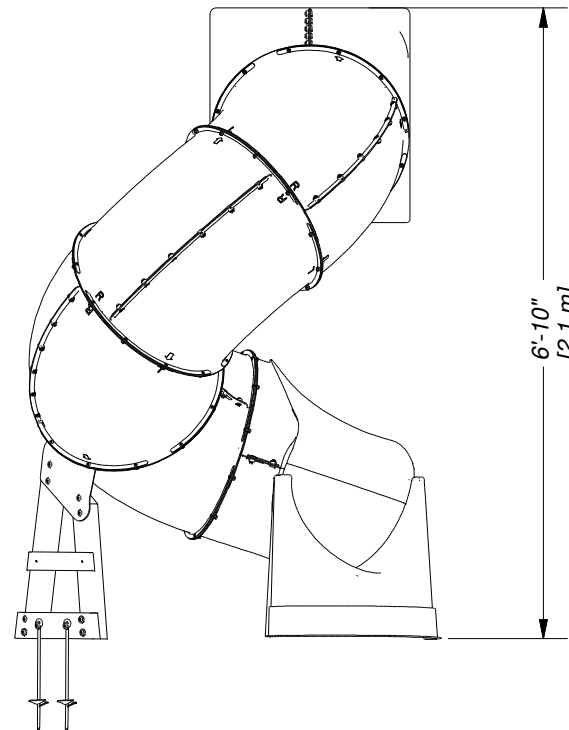

Part Number

9198036 TUBE SLIDE - LH FOOTPRINT

Sheet

1 OF 3

DRAWN BY	DESCRIPTION	REV
CB	LEFT HAND SLIDE	
DATE	PART NUMBER	
12/11/2019	9198036 TUBE SLIDE - LH FOOTPRINT	

Part Number

9198036 TUBE SLIDE - LH FOOTPRINT

Sheet

2 OF 3

DRAWN BY	CB	DESCRIPTION	LEFT HAND SLIDE
DATE	12/11/2019	PART NUMBER	9198036 TUBE SLIDE - LH FOOTPRINT
		REV	

DRAWN BY	CB	DESCRIPTION	LEFT HAND SLIDE
DATE	12/11/2019	PART NUMBER	9198036 TUBE SLIDE - LH FOOTPRINT
		REV	