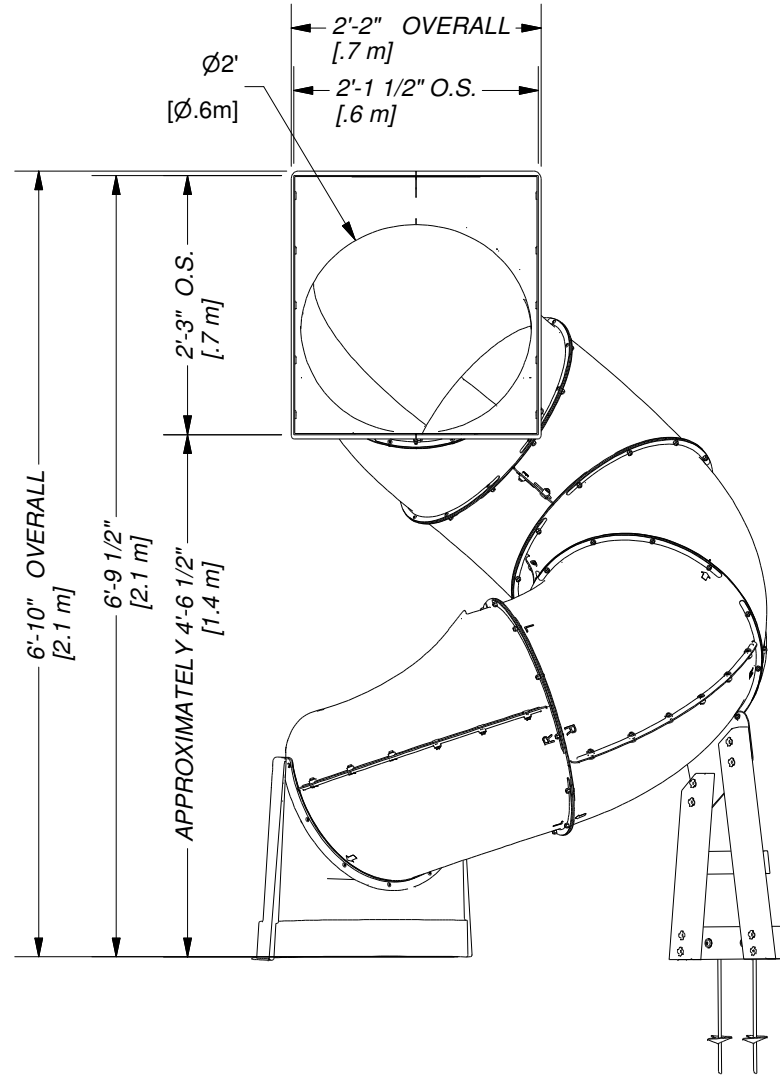

Part Number

9198036 TUBE SLIDE - LH FOOTPRINT

Sheet

1 OF 3

DRAWN BY	DESCRIPTION	REV
CB	LEFT HAND SLIDE	
DATE	PART NUMBER	
12/11/2019	9198036 TUBE SLIDE - LH FOOTPRINT	

Part Number

9198036 TUBE SLIDE - LH FOOTPRINT

Sheet

2 OF 3

DRAWN BY	CB	DESCRIPTION	LEFT HAND SLIDE
DATE	12/11/2019	PART NUMBER	9198036 TUBE SLIDE - LH FOOTPRINT
		REV	

DRAWN BY	CB	DESCRIPTION	LEFT HAND SLIDE
DATE	12/11/2019	PART NUMBER	9198036 TUBE SLIDE - LH FOOTPRINT
		REV	