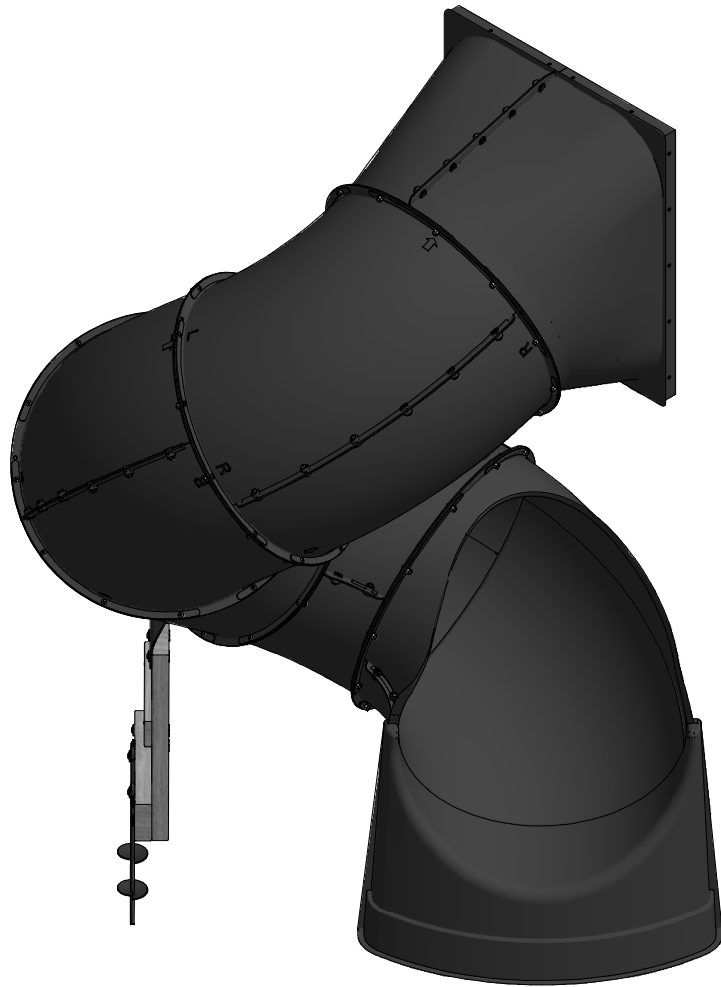

Part Number

9198036 TUBE SLIDE - LH FOOTPRINT

Sheet

1 OF 3

DRAWN BY	DESCRIPTION	REV
CB	LEFT HAND SLIDE	
DATE	PART NUMBER	
12/11/2019	9198036 TUBE SLIDE - LH FOOTPRINT	

Part Number

9198036 TUBE SLIDE - LH FOOTPRINT

Sheet

2 OF 3

DRAWN BY	CB	DESCRIPTION	LEFT HAND SLIDE
DATE	12/11/2019	PART NUMBER	9198036 TUBE SLIDE - LH FOOTPRINT
		REV	

DRAWN BY	CB	DESCRIPTION	LEFT HAND SLIDE
DATE	12/11/2019	PART NUMBER	9198036 TUBE SLIDE - LH FOOTPRINT
		REV	