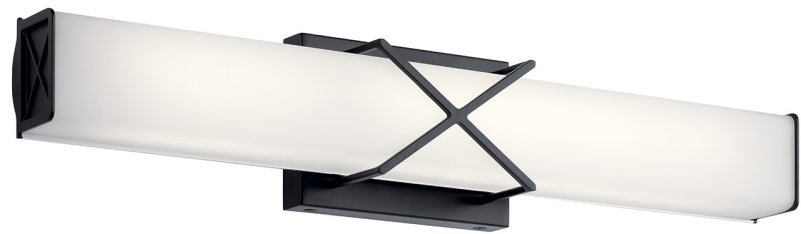

SPECIFICATIONS

Certifications/Qualifications

ADA Compliant	Yes
Prop65	No
DarkSky Approved	No
Location Rating	Damp
	kichler.com/warranty

Dimensions

Height	4.5"
Width	22"
Height From Center Of Wall Opening (Spec Sheet)	11"
Depth	3.5"
Weight	4.78 LBS
Canopy Height	4.5"
Canopy Width	6.25"
Canopy Depth	1"

Mounting/Installation

Interior/Exterior	Interior Product
Mounting Style	WALL MOUNT
Mounting Weight	3.6 LBS
Modular	Yes
Lead Wire Length	6
Wire Connectors	Wire Nuts

FIXTURE ATTRIBUTES

Housing/Glass

Primary Material	Steel
------------------	-------

Product/Ordering Information

SKU	45657MBKLED
Finish	Matte Black
UPC	783927603041

Finishes

- Brushed Nickel
- Chrome
- Matte Black

ALSO IN THIS FAMILY

45656CHLED

45656MBKLED

45656NILED