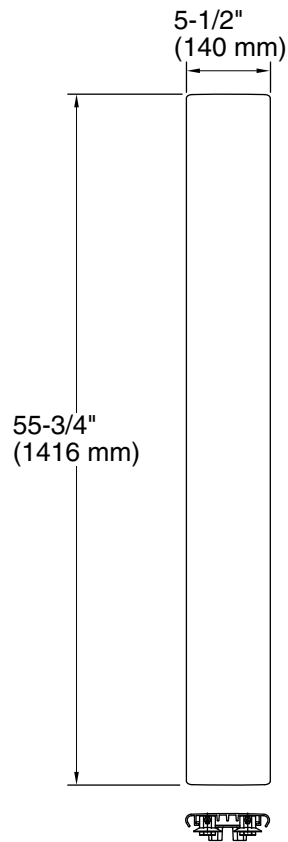

Features

- For use with the K-9928 or K-9996 Groove acrylic shower base

Material

- Aluminum

Recommended Products/Accessories

K-9925 48" x 36" alcove shower base, rear center drain

Codes/Standards

None Applicable

Technical Information

All product dimensions are nominal.

Material: Aluminum

Notes

Install this product according to the installation instructions.