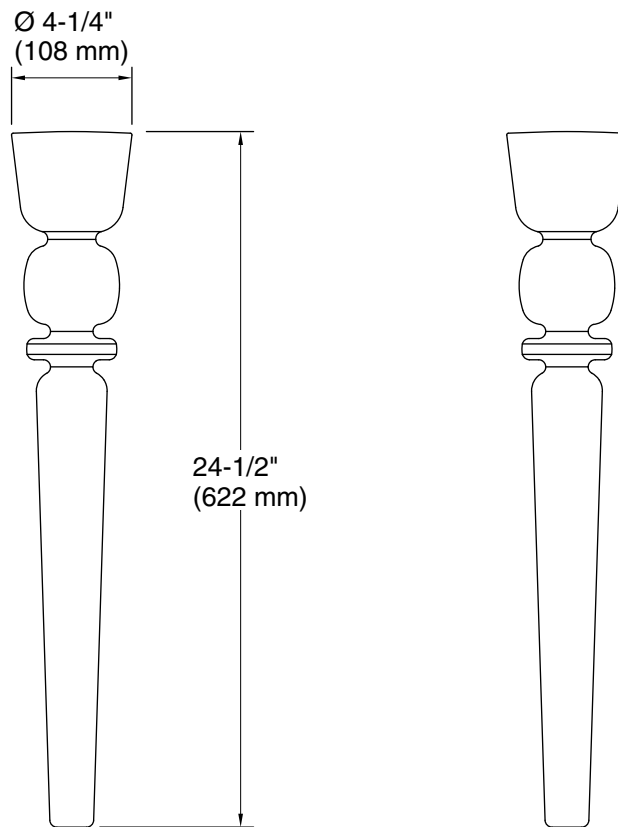

Features

- Set of two legs.
- Combines with the K-21103 Farmstead kitchen sink.

Material

- KOHLER® enameled cast iron.

Recommended Products/Accessories

K-21103-1HP5 Freestanding Kitchen Sink
K-21103-1HW Freestanding Kitchen Sink
K-21103-2HP5 Freestanding Kitchen Sink
K-21103-2HW Freestanding Kitchen Sink
K-21103-3HP5 Freestanding Kitchen Sink
K-21103-3HW Freestanding Kitchen Sink
K-23725 Cast iron cleaner

0 White

P5 Iron Black

Technical Information

All product dimensions are nominal.

Installation Type: Wall-mount

Material: Kohler Cast Iron

Notes

Install this product according to the installation instructions.