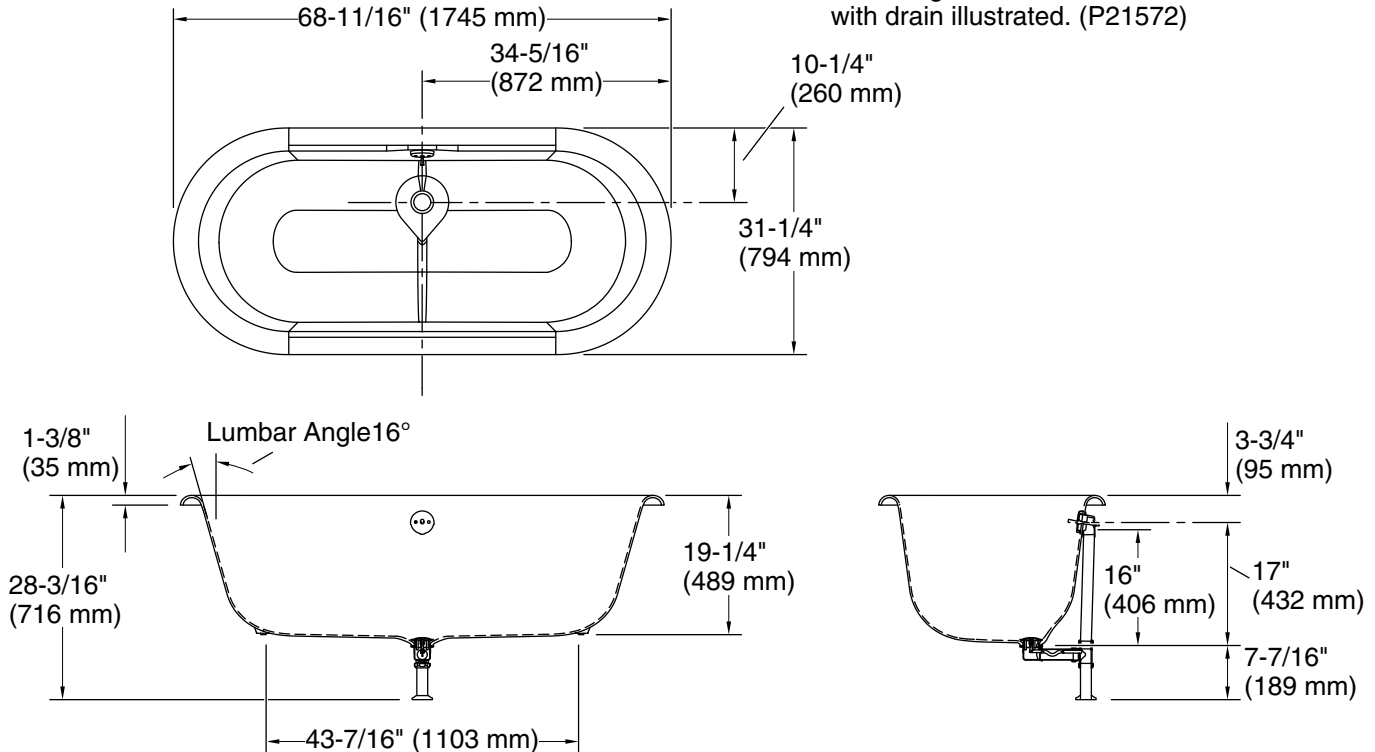

### Features

- White exterior
- Enameled interior
- Required feet (P50203-00), waste and overflow (P21572-00) sold separately
- 68-7/8" (1749 mm) total length
- 31-1/2" (800 mm) total width
- 26-3/8" (670 mm) total height
- Center side drain

### Technical Information

All product dimensions are nominal.

Drain location:	Center
Basin area, bottom:	48" x 15" (1219 mm x 381 mm)
Basin area, top:	68-7/8" x 31-1/2" (1749 mm x 800 mm)
Weight:	340 lbs (154.2 kg)
Water depth:	16" (406 mm)
Water capacity:	72 gal (272.5 L)