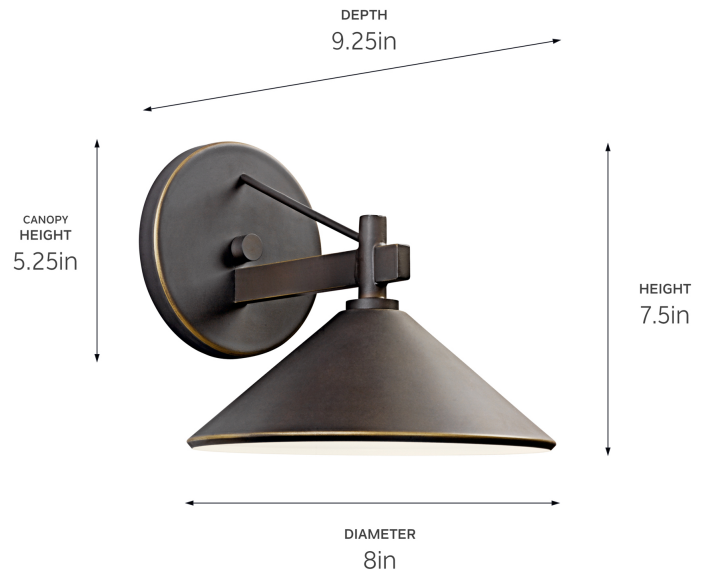

SPECIFICATIONS

Certifications/Qualifications

ADA Compliant	No
Prop65	No
DarkSky Approved	Yes
Location Rating	Wet
	kichler.com/warranty

Dimensions

Height	7.5"
Width	8"
Height From Center Of Wall Opening (Spec Sheet)	2.5"
Depth	9.25"
Weight	0.5 LBS
Canopy Width	5.25"
Canopy Depth	0.75"

Electrical

Input Voltage	120 V

Light Source

Light Source	Bulb
Lamp Included	Not Included
# Of Bulbs/LED Modules	1
Max Or Nominal Watt	40 W
Lamp Type	R14
Socket Type	E26 (Medium)
Dimmable	Yes

Mounting/Installation

Interior/Exterior	Exterior Product
Mounting Style	WALL MOUNT
Modular	No
Lead Wire Length	6

FIXTURE ATTRIBUTES

Housing/Glass

Primary Material	Aluminum
Shade Included	Yes
Shade Description	Metal Cone Shade
Shade Dimensions	8.00 DIA X 3.25

Product/Ordering Information

SKU	49059OZ
Finish	Olde Bronze®
UPC	783927301114

Finishes

- Black
- Olde Bronze®