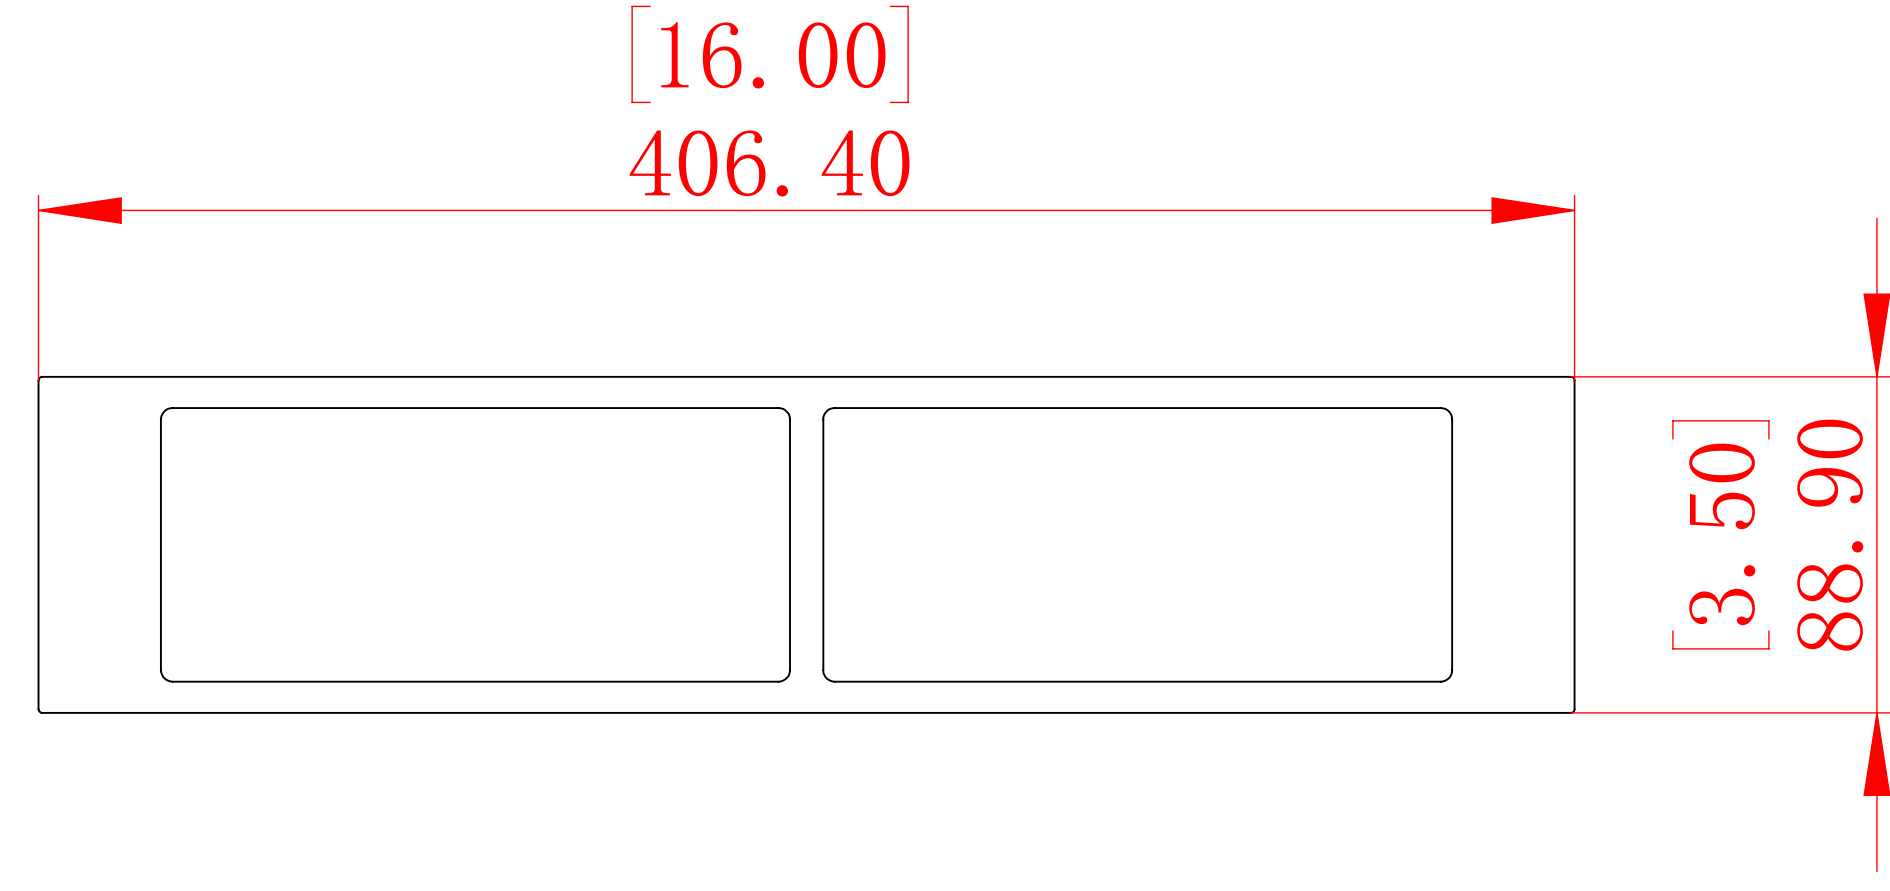

FRONT

SIDE

BACK

ISOMETRIC

SONANCE

991 Calle Amanecer, San Clemente, CA.
92673
58800 2-7777 949 492-7777
FAX 949 361-5579
www.sonance.com

PPX-HPTK-GRILLE

SCALE: 1 : 2

DRAWN BY:

DRWN - PART NUMBER

REV.

SHEET: 01 OF

RELEASED ON: