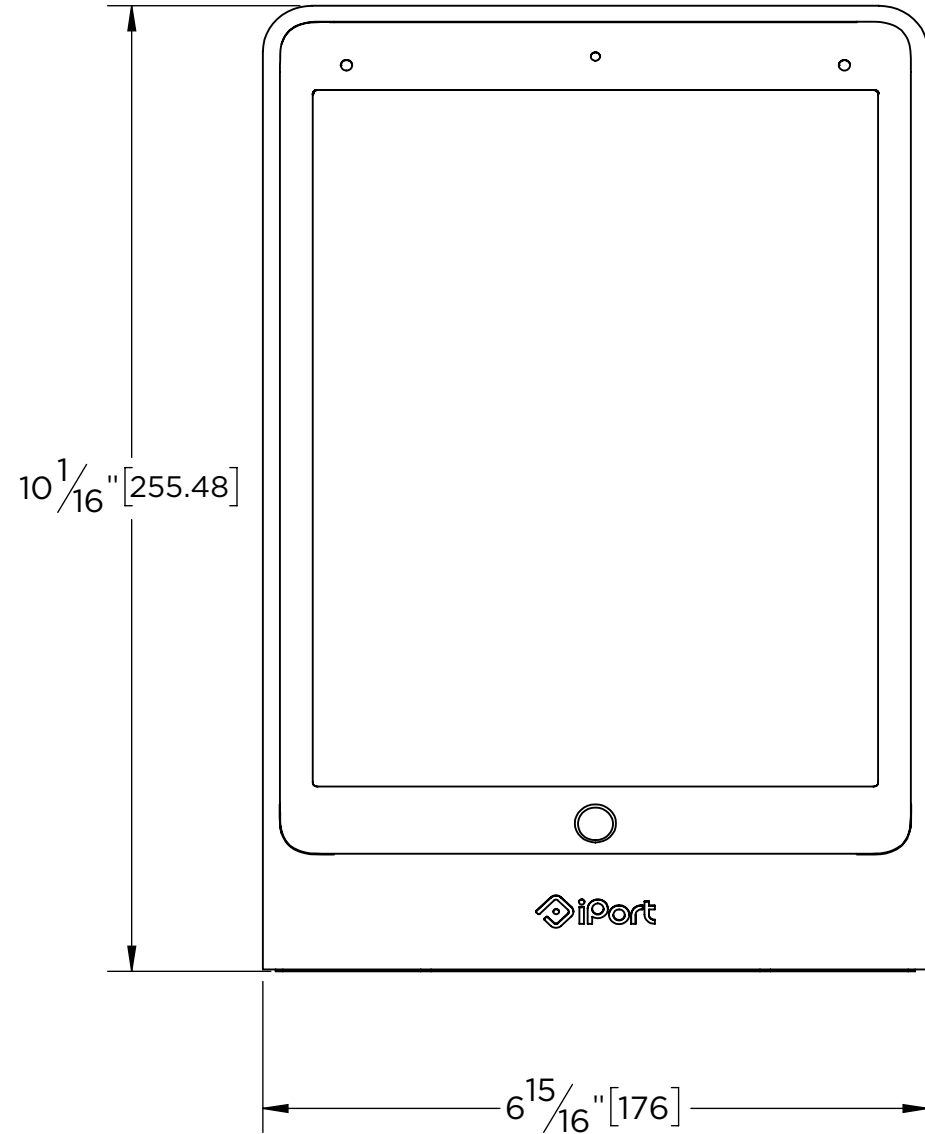

4

3

2

1

METRIC/INCHES	SONANCE IPÖRT		
DESIGNED IN SAN CLEMENTE, CALIFORNIA BY IPÖRT	NAME TABLE MOUNT AIR		
<small>NOTICE OF PROPRIETARY INFORMATION: THE INFORMATION CONTAINED HEREIN IS THE PROPRIETARY PROPERTY OF DANA INNOVATIONS. THE POSSESSOR AGREES TO THE FOLLOWING: 1. TO MAINTAIN THIS DOCUMENT IN CONFIDENCE 2. NOT TO REPRODUCE OR COPY IT 3. NOT TO REVEAL OR PUBLISH IT IN WHOLE OR IN PART 4. ALL RIGHTS RESERVED</small>	SIZE B	SKU 72007	REV
	SCALE: 1:4	WEIGHT:	SHEET 1 OF 1

4

3

2

1