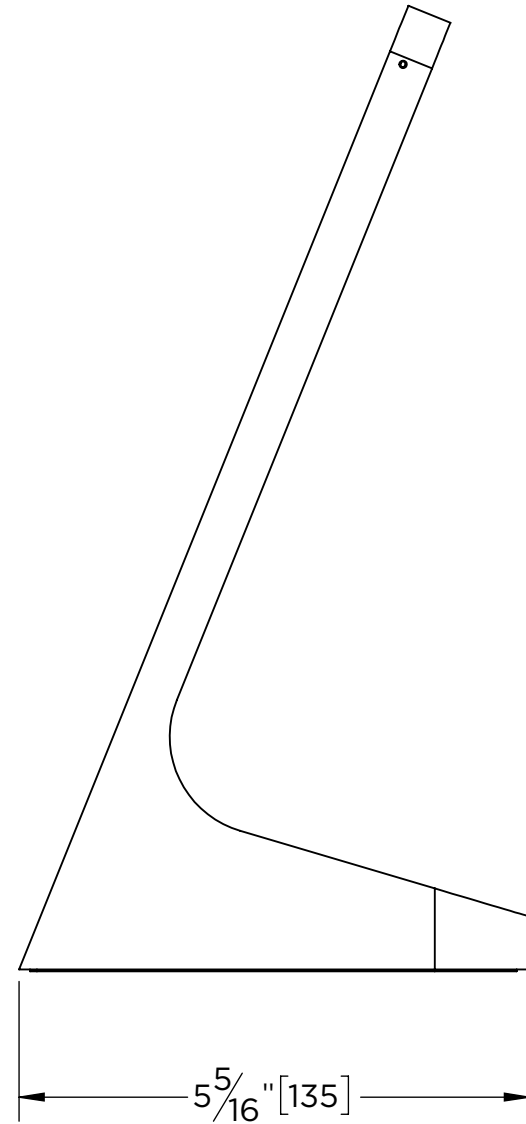

4

3

2

1

METRIC/INCHES	SONANCE IPÖRT		
DESIGNED IN SAN CLEMENTE, CALIFORNIA BY IPÖRT	NAME TABLE MOUNT AIR		
<small>NOTICE OF PROPRIETARY INFORMATION: THE INFORMATION CONTAINED HEREIN IS THE PROPRIETARY PROPERTY OF DANA INNOVATIONS. THE POSSESSOR AGREES TO THE FOLLOWING: 1. TO MAINTAIN THIS DOCUMENT IN CONFIDENCE 2. NOT TO REPRODUCE OR COPY IT 3. NOT TO REVEAL OR PUBLISH IT IN WHOLE OR IN PART 4. ALL RIGHTS RESERVED</small>	SIZE B	SKU 72007	REV
	SCALE: 1:4	WEIGHT:	SHEET 1 OF 1

4

3

2

1