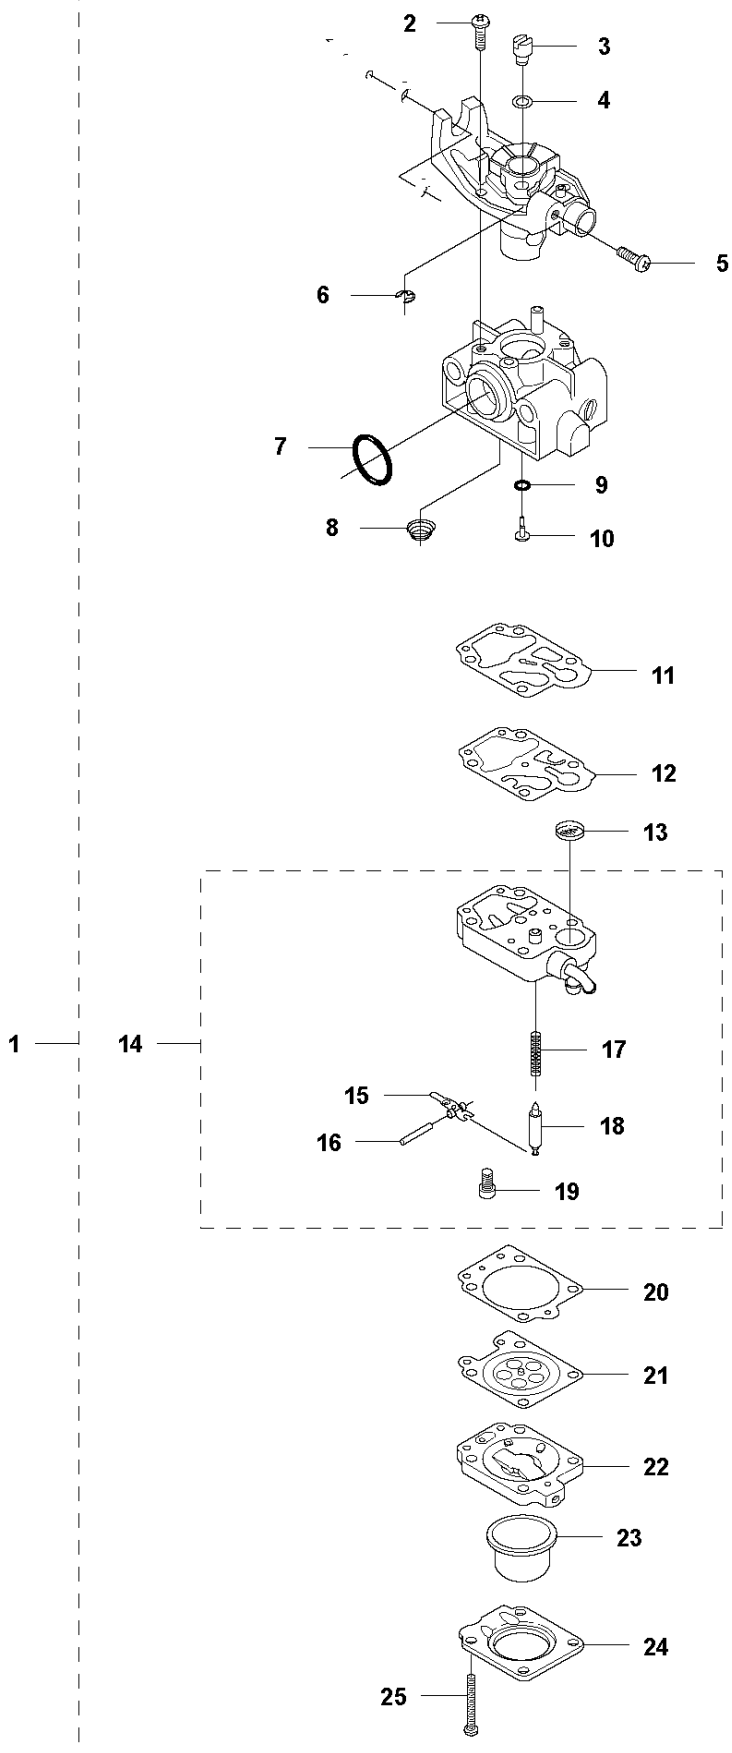

N 324L
CARBURETOR DETAILS

Walbro WYB-6C
Walbro WYB-7C

CARBURETOR DETAILS

324 L

Ref	Part No	Description	Remark	QTY	KIT
1	531 00 86-81	CARBURETTOR	Walbro WYB-6C	1	
1	544 19 33-01	CARBURETTOR	Walbro WYB-7C	1	
2	531 00 86-75	SCREW		2	
3	531 00 86-74	SWIVEL		1	
4	531 00 86-78	WASHER		1	
5	531 00 24-43	SCREW		1	
6	531 00 86-71	CIRCLIP		1	
7	531 00 86-86	O-RING		1	
8	531 00 86-77	SPRING		1	
9	531 00 86-72	O-RING		1	
10	531 00 86-88	SPARE PARTS	#32 (STD)	1	
11	531 00 86-60	GASKET		1	
12	531 00 86-62	SPARE PARTS		1	
13	531 00 86-65	FILTER		1	
14	531 00 86-63	PUMP HOUSING		1	
15	531 00 86-70	LEVER		1	14
16	531 00 86-69	SHAFT		1	14
17	531 00 86-67	SPRING		1	14
18	531 00 86-66	NEEDLE VALVE		1	14
19	531 00 86-68	SCREW		1	14
20	531 00 86-59	GASKET		1	
21	531 00 86-61	SPARE PARTS		1	
22	531 00 86-64	HOUSING		1	
23	531 00 86-79	BULB		1	
24	531 00 86-73	HUB CAP		1	
25	531 00 86-76	SCREW		4