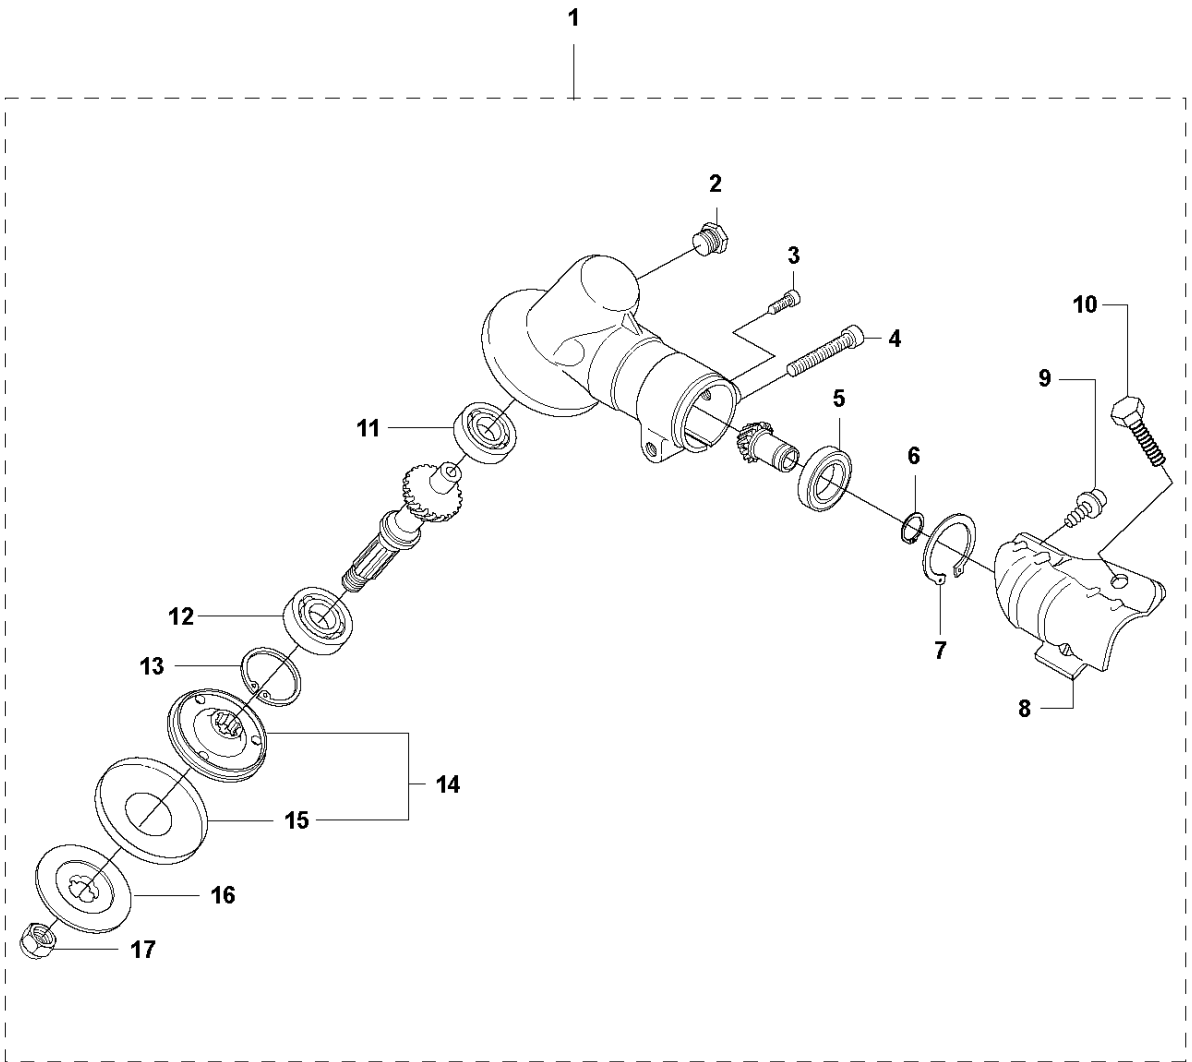

SPARE PARTS LIST

TRIMMERS/EDGERS

324 L

A 324L
BEVEL GEAR

BEVEL GEAR

324 L

Ref	Part No	Description	Remark	QTY	KIT
1	537 34 25-01	BEVEL GEAR		1	
2	503 20 15-01	SCREW IHHM		1	1
3	503 20 14-12	SCREW IHSCFMO		1	1
4	503 20 07-25	SCREW IHSCFM		1	1
5	738 21 99-00	BALL BEARING		1	1
6	735 31 11-00	CIRCLIP		1	1
7	735 31 25-10	CIRCLIP		1	1
8	503 93 55-01	CLAMP.GUARD		1	1
9	503 20 07-12	SCREW IHSCFM		1	1
10	725 23 70-51	SCREW		1	1
11	738 21 98-00	BALL BEARING		1	1
12	503 25 24-01	BALL BEARING		1	1
13	735 31 28-10	CIRCLIP		1	1
14	537 23 49-01	DRIVER ASSY		1	1
15	537 29 26-01	CUP		1	1, 14
16	537 28 56-01	SUPPORT FLANGE		1	1
17	503 85 63-01	NUT		1	1

B 324L
SHAFT & HANDLE

SHAFT & HANDLE

324 L

Ref	Part No	Description	Remark	QTY KIT
1	537 21 49-01	TUBE		1
2	725 23 80-51	SCREW EHHM		1
3	503 87 90-01	KNOB		1
4	503 87 19-03	HANDLE		1
5	502 19 71-01	SQUARE NUT		1
6	503 94 03-01	DISTANCE		1
7	503 86 45-01	DRIVE SHAFT		1
8	735 31 12-00	CIRCLIP		1
9	522 55 29-01	CLUTCH DRUM ASSY		1
10	587 35 70-01	DECAL		1

C 324L
STARTER

HANDLE & CONTROLS

324 L

Ref	Part No	Description	Remark	QTY	KIT
1	503 85 29-06	HANDLE		1	
2	503 91 81-01	THROTTLE LEVER		1	1
3	503 87 79-01	THROTTLE TRIGGER		1	1
4	537 01 13-01	RECOIL SPRING		1	1
5	503 87 80-01	THROTTLE LOCKOUT		1	1
6	503 96 14-01	ABSORBER		1	1
7	503 71 82-01	SWITCH		1	1
8	503 21 66-20	SCREW IHSCT		5	1
9	503 96 13-01	SCREW		1	1
10	740 42 06-00	O-RING		1	1
11	503 99 55-02	HANDLE HALF		1	1
12	503 99 56-02	HANDLE HALF		1	1
13	740 42 06-00	O-RING		1	1
14	503 96 13-01	SCREW		1	1
15	503 99 56-02	HANDLE HALF		1	1
16	503 99 56-01	HANDLE HALF		1	1
17	503 99 55-02	HANDLE HALF		1	1
18	503 99 55-01	HANDLE HALF		1	1
19	537 33 51-01	WIRING ASSY		1	1

D 324L
CYLINDER COVER

CYLINDER COVER

324 L

Ref	Part No	Description	Remark	QTY KIT
1	531 00 87-28	CYLINDER COVER ASSY		1
2	522 80 63-01	SCREW		1
3	576 99 86-21	LABEL		1
4	502 28 61-01	CLIP		1

E 324L
STARTER