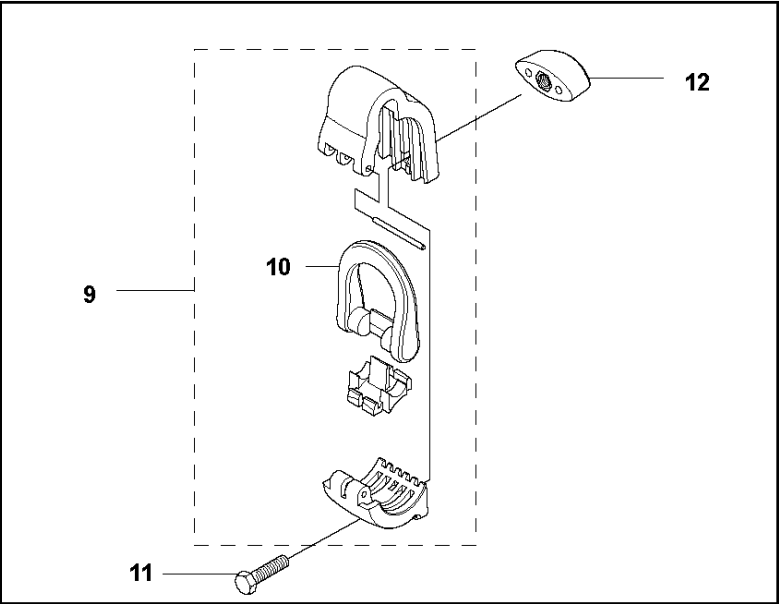

R 324L
ACCESSORIES

ACCESSORIES

324 L

Ref	Part No	Description	Remark	QTY	KIT
1	502 28 59-01	STOP		1	
2	537 36 21-01	COMBINATION WRENCH		1	
3	501 60 02-03	SCREWDRIVER		1	
4	502 21 58-01	WRENCH		1	
5	503 97 64-01	GREASE		1	
6	537 31 29-01	TRANSPORT GUARD		1	
7	531 00 92-71	4T OIL	80ml	1	
8	537 21 62-01	HARNESS		1	
8	537 21 62-02	HARNESS	USA	1	
9	537 35 36-01	LOOP		1	
10	537 35 01-01	LOOP		1	9
11	725 23 31-51	SCREW		1	
12	537 13 04-02	KNOB		1