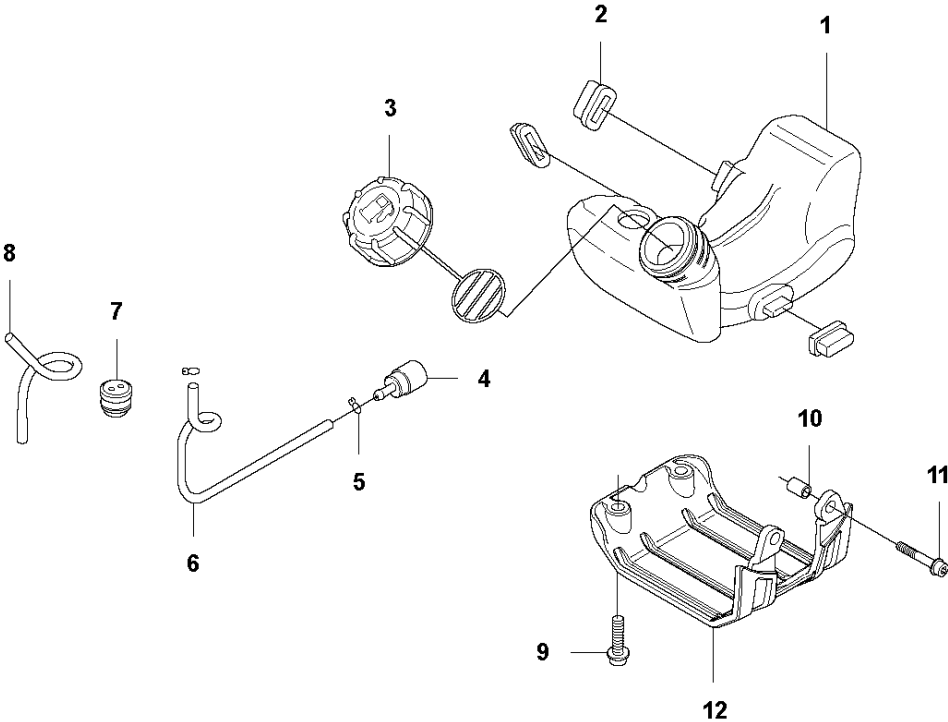

G 324L
FUEL TANK

FUEL TANK

324 L

Ref	Part No	Description	Remark	QTY KIT
1	531 00 87-05	FUEL TANK		1
2	531 00 87-06	ELEMENT		3
3	544 84 32-01	TANK CAP		1
4	531 00 87-09	FUEL FILTER		1
5	531 00 87-12	CLIP		2
6	531 00 87-10	FUEL HOSE		1
7	531 00 87-04	GROMMET		1
8	531 00 87-11	RETURN HOSE		1
9	531 00 86-51	SCREW		2
10	531 00 86-53	SLEEVE		3
11	531 00 86-17	SCREW		2
12	537 31 16-01	BUMPER		1