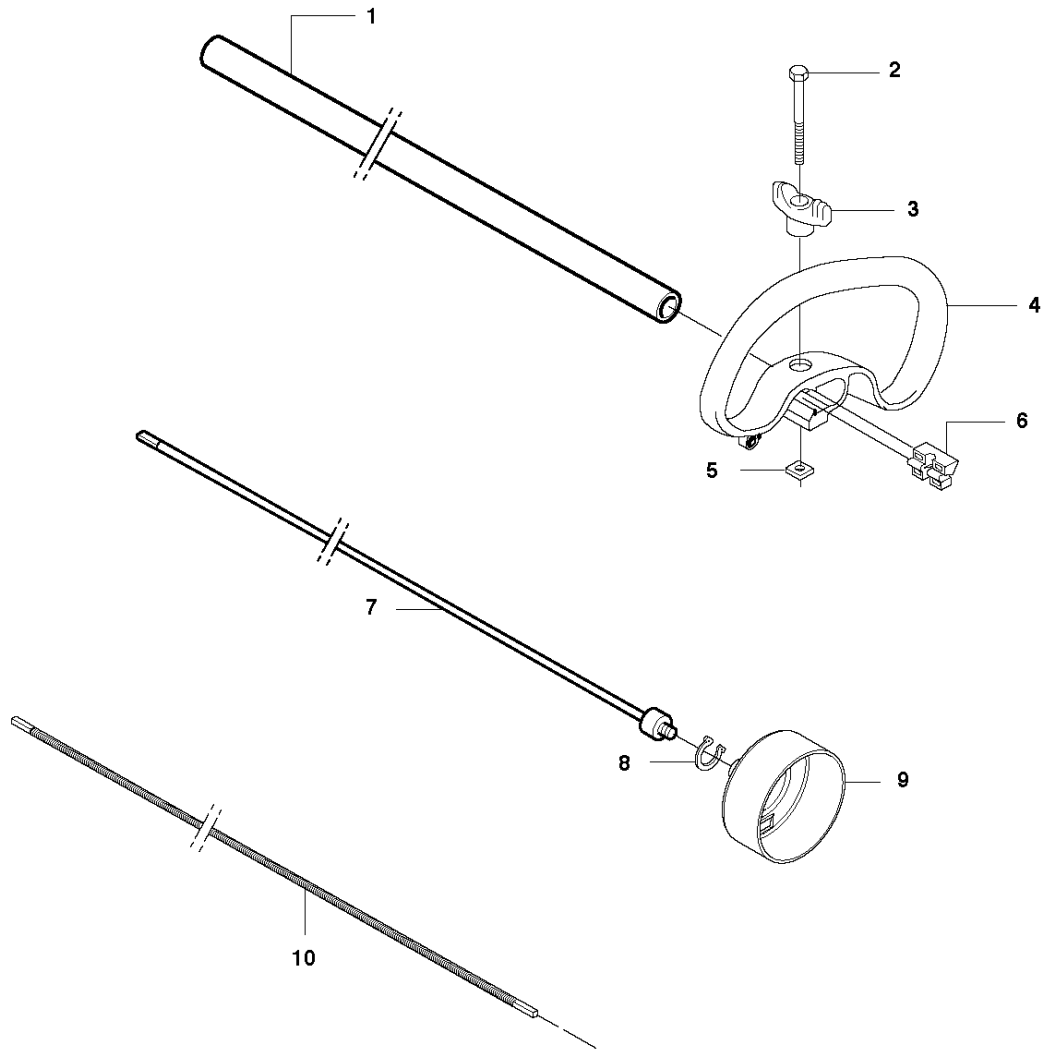

SPARE PARTS LIST

TRIMMERS/EDGERS

324 L

A 324L
BEVEL GEAR

BEVEL GEAR

324 L

Ref	Part No	Description	Remark	QTY	KIT
1	537 34 25-01	BEVEL GEAR		1	
2	503 20 15-01	SCREW IHHM		1	1
3	503 20 14-12	SCREW IHSCFMO		1	1
4	503 20 07-25	SCREW IHSCFM		1	1
5	738 21 99-00	BALL BEARING		1	1
6	735 31 11-00	CIRCLIP		1	1
7	735 31 25-10	CIRCLIP		1	1
8	503 93 55-01	CLAMP.GUARD		1	1
9	503 20 07-12	SCREW IHSCFM		1	1
10	725 23 70-51	SCREW		1	1
11	738 21 98-00	BALL BEARING		1	1
12	503 25 24-01	BALL BEARING		1	1
13	735 31 28-10	CIRCLIP		1	1
14	537 23 49-01	DRIVER ASSY		1	1
15	537 29 26-01	CUP		1	1, 14
16	537 28 56-01	SUPPORT FLANGE		1	1
17	503 85 63-01	NUT		1	1

B 324L
SHAFT & HANDLE

SHAFT & HANDLE

324 L

Ref	Part No	Description	Remark	QTY KIT
1	537 21 49-01	TUBE		1
2	725 23 80-51	SCREW EHHM		1
3	503 87 90-01	KNOB		1
4	503 87 19-03	HANDLE		1
5	502 19 71-01	SQUARE NUT		1
6	503 94 03-01	DISTANCE		1
7	503 86 45-01	DRIVE SHAFT		1
8	735 31 12-00	CIRCLIP		1
9	522 55 29-01	CLUTCH DRUM ASSY		1
10	587 35 70-01	DECAL		1

C 324L
STARTER

HANDLE & CONTROLS

324 L

Ref	Part No	Description	Remark	QTY	KIT
1	503 85 29-06	HANDLE		1	
2	503 91 81-01	THROTTLE LEVER		1	1
3	503 87 79-01	THROTTLE TRIGGER		1	1
4	537 01 13-01	RECOIL SPRING		1	1
5	503 87 80-01	THROTTLE LOCKOUT		1	1
6	503 96 14-01	ABSORBER		1	1
7	503 71 82-01	SWITCH		1	1
8	503 21 66-20	SCREW IHSCT		5	1
9	503 96 13-01	SCREW		1	1
10	740 42 06-00	O-RING		1	1
11	503 99 55-02	HANDLE HALF		1	1
12	503 99 56-02	HANDLE HALF		1	1
13	740 42 06-00	O-RING		1	1
14	503 96 13-01	SCREW		1	1
15	503 99 56-02	HANDLE HALF		1	1
16	503 99 56-01	HANDLE HALF		1	1
17	503 99 55-02	HANDLE HALF		1	1
18	503 99 55-01	HANDLE HALF		1	1
19	537 33 51-01	WIRING ASSY		1	1

D 324L
CYLINDER COVER

CYLINDER COVER

324 L

Ref	Part No	Description	Remark	QTY KIT
1	531 00 87-28	CYLINDER COVER ASSY		1
2	522 80 63-01	SCREW		1
3	576 99 86-21	LABEL		1
4	502 28 61-01	CLIP		1

E 324L
STARTER