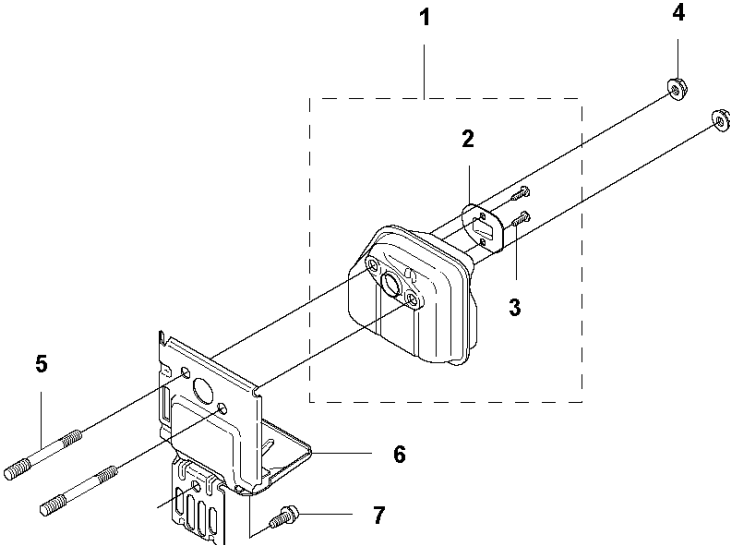

H 324L
MUFFLER

MUFFLER

324 L

Ref	Part No	Description	Remark	QTY	KIT
1	531 00 86-96	MUFFLER ASSY		1	
2	531 00 86-97	SPARK ARRESTER SCREEN		1	1
3	531 00 87-02	SCREW		2	1
4	531 00 87-03	NUT		2	
5	531 00 86-99	SPARE PARTS		2	
6	531 00 86-98	AIR CONDUCTOR		1	
7	531 00 87-01	SCREW		1