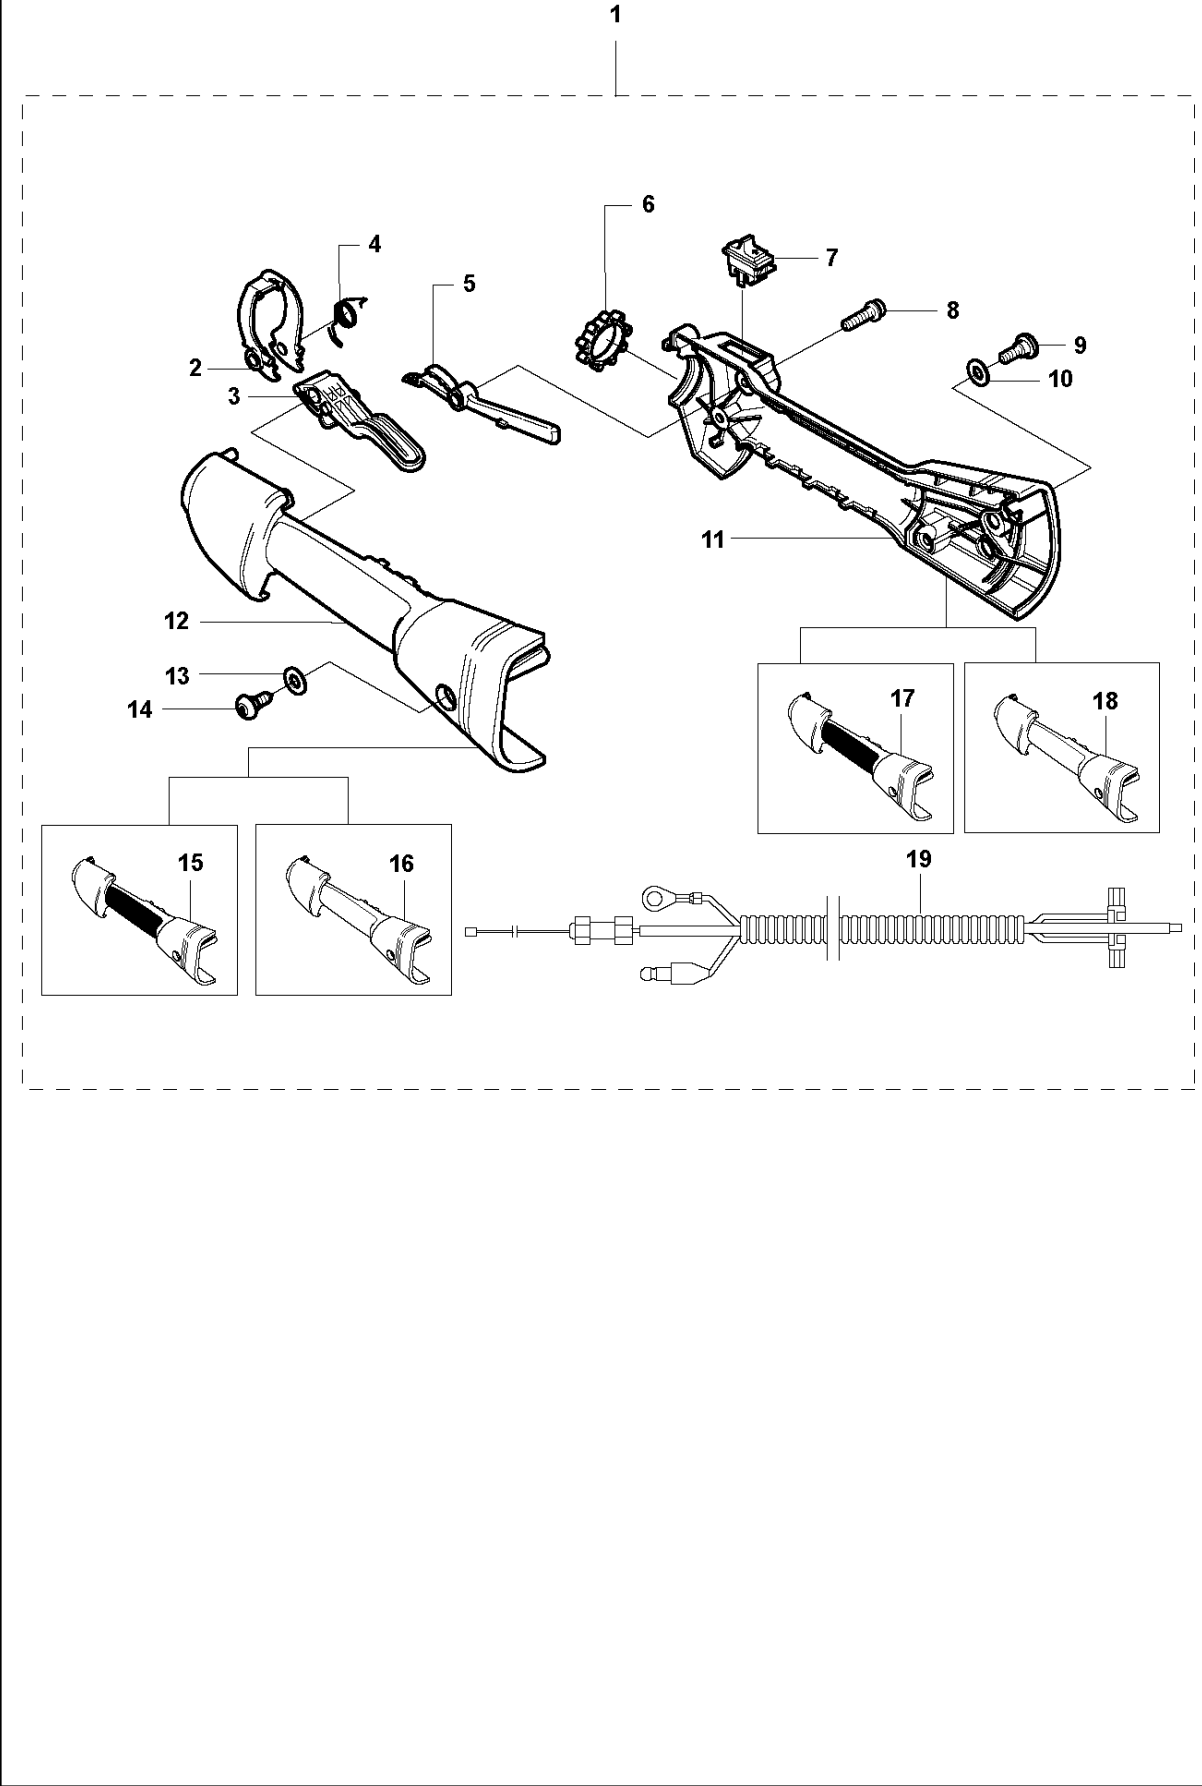

SPARE PARTS LIST

TRIMMERS/EDGERS

324 L

A 324L
BEVEL GEAR

BEVEL GEAR

324 L

Ref	Part No	Description	Remark	QTY	KIT
1	537 34 25-01	BEVEL GEAR		1	
2	503 20 15-01	SCREW IHHM		1	1
3	503 20 14-12	SCREW IHSCFMO		1	1
4	503 20 07-25	SCREW IHSCFM		1	1
5	738 21 99-00	BALL BEARING		1	1
6	735 31 11-00	CIRCLIP		1	1
7	735 31 25-10	CIRCLIP		1	1
8	503 93 55-01	CLAMP.GUARD		1	1
9	503 20 07-12	SCREW IHSCFM		1	1
10	725 23 70-51	SCREW		1	1
11	738 21 98-00	BALL BEARING		1	1
12	503 25 24-01	BALL BEARING		1	1
13	735 31 28-10	CIRCLIP		1	1
14	537 23 49-01	DRIVER ASSY		1	1
15	537 29 26-01	CUP		1	1, 14
16	537 28 56-01	SUPPORT FLANGE		1	1
17	503 85 63-01	NUT		1	1

B 324L
SHAFT & HANDLE

SHAFT & HANDLE

324 L

Ref	Part No	Description	Remark	QTY KIT
1	537 21 49-01	TUBE		1
2	725 23 80-51	SCREW EHHM		1
3	503 87 90-01	KNOB		1
4	503 87 19-03	HANDLE		1
5	502 19 71-01	SQUARE NUT		1
6	503 94 03-01	DISTANCE		1
7	503 86 45-01	DRIVE SHAFT		1
8	735 31 12-00	CIRCLIP		1
9	522 55 29-01	CLUTCH DRUM ASSY		1
10	587 35 70-01	DECAL		1

C 324L
STARTER

HANDLE & CONTROLS

324 L

Ref	Part No	Description	Remark	QTY	KIT
1	503 85 29-06	HANDLE		1	
2	503 91 81-01	THROTTLE LEVER		1	1
3	503 87 79-01	THROTTLE TRIGGER		1	1
4	537 01 13-01	RECOIL SPRING		1	1
5	503 87 80-01	THROTTLE LOCKOUT		1	1
6	503 96 14-01	ABSORBER		1	1
7	503 71 82-01	SWITCH		1	1
8	503 21 66-20	SCREW IHSCT		5	1
9	503 96 13-01	SCREW		1	1
10	740 42 06-00	O-RING		1	1
11	503 99 55-02	HANDLE HALF		1	1
12	503 99 56-02	HANDLE HALF		1	1
13	740 42 06-00	O-RING		1	1
14	503 96 13-01	SCREW		1	1
15	503 99 56-02	HANDLE HALF		1	1
16	503 99 56-01	HANDLE HALF		1	1
17	503 99 55-02	HANDLE HALF		1	1
18	503 99 55-01	HANDLE HALF		1	1
19	537 33 51-01	WIRING ASSY		1	1

D 324L
CYLINDER COVER

CYLINDER COVER

324 L

Ref	Part No	Description	Remark	QTY KIT
1	531 00 87-28	CYLINDER COVER ASSY		1
2	522 80 63-01	SCREW		1
3	576 99 86-21	LABEL		1
4	502 28 61-01	CLIP		1

E 324L
STARTER