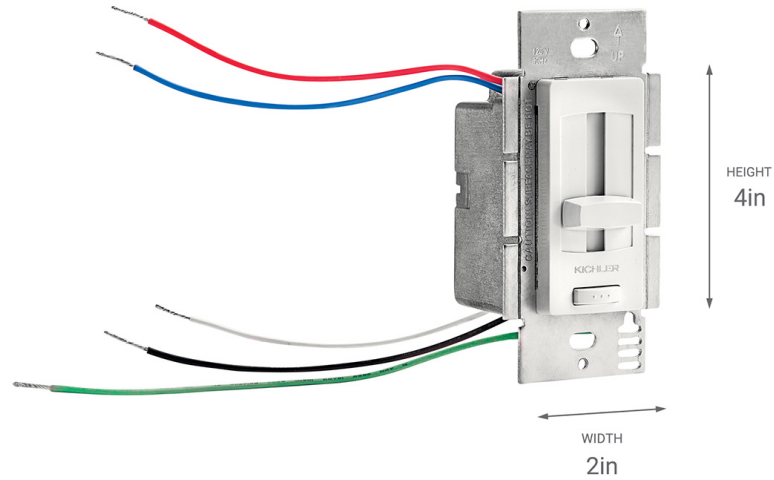

**Electrical**

Input Voltage	120 V
---------------	-------

**Light Source**

Dimmable	Yes
Dimmable Notes	100% - 1%

**Mounting/Installation**

Interior/Exterior	Interior Product
Mountable On Wall Or Ceiling	No
Mounting Weight	0.45 LBS
Modular	Yes

**FIXTURE ATTRIBUTES**

**Housing/Glass**

Primary Material	Aluminum
Shade Included	No

**Product/Ordering Information**

SKU	6DD24V060WH
Finish	White Material (Not Painted)
UPC	783927545525

**Finishes**

- White Material (Not Painted)