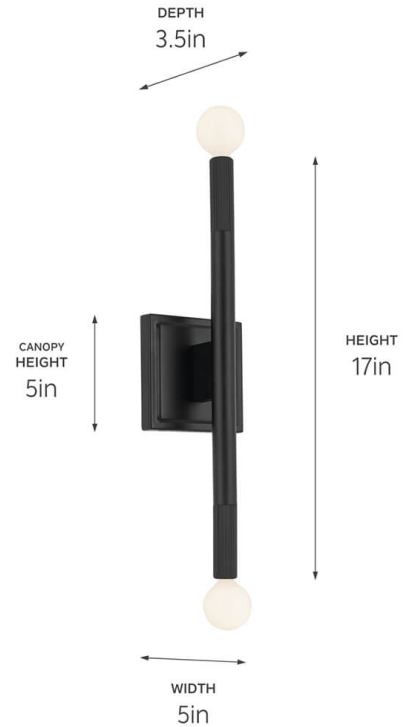

SPECIFICATIONS

Certifications/Qualifications

ADA Compliant	No
Prop65	No
Location Rating	Damp
	kichler.com/warranty

Dimensions

Height	17"
Width	5"
Height From Center Of Wall Opening (Spec Sheet)	8.5"
Depth	4"
Weight	1.75 LBS
Canopy Height	5"
Canopy Width	5"
Canopy Depth	1"

Electrical

Input Voltage	120 V

Light Source

Light Source	Bulb
Lamp Included	Not Included
# Of Bulbs/LED Modules	2
Max Or Nominal Watt	60 W
Lamp Type	B, G16.5, T6
Socket Type	E12 (Candelabra)
Dimmable	Yes
Dimmable Notes	Dimmable when used with dimmer switch (sold separately); when using LED bulbs, see bulb manufacturer dimming specifications.

Mounting/Installation

Interior/Exterior	Interior Product
Mounting Weight	1.75 LBS
Install Glass Up Or Down	Both
Lead Wire Length	6
Wire Connectors	Wire Nuts

FIXTURE ATTRIBUTES

Housing/Glass

Primary Material	Steel
Shade Included	No

Product/Ordering Information

SKU	52556BK
Finish	Black
UPC	783927031363

Finishes

- Black
- Champagne Bronze™
- Polished Nickel