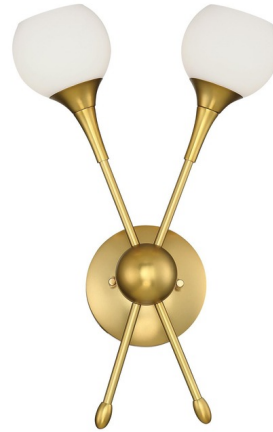

## Pontil Wall Light

By George Kovacs

### Description

The Pontil Wall Light features two Etched Opal glass shades with a Brushed Nickel or Honey Gold finish. Two 60 watt 120 volt G9 base xenon bulbs are included. 10.75 inch width x 16.25 inch height x 6.5 inch depth. ETL listed for damp locations.

Shown in honey gold / etched opal

### Specifications

COLOR . . . . . Etched Opal  
BODY FINISH . . . . . Honey Gold  
WATTAGE . . . . . 120W  
DIMMER . . . . . Standard 120V  
DIMENSIONS . . . . . 10.75"W x 16.25"H x 6.5"D  
BULB INCLUDED . . . . . 2 x JCD/G9/60W/120V Krypton Xenon