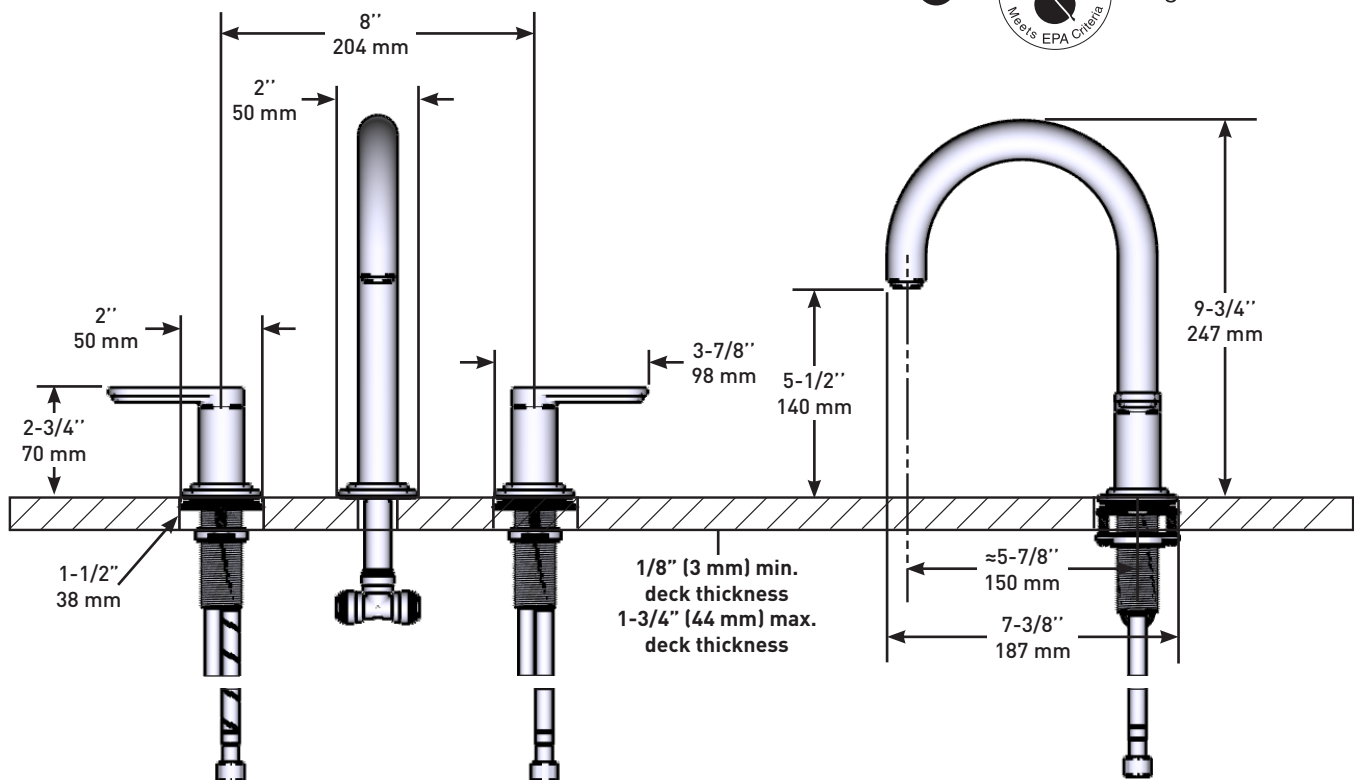

For warranty or additional information, contact:

US Customers

U.S.A.
houseofrohl.com/support
1-800-777-9762

QUEBEC / MARITIMES / WESTERN CANADA
QUÉBEC / MARITIMES / OUEST CANADIEN
QUEBEC / MARITIMOS / CANADA OCCIDENTAL
houseofrohl.ca/support
1-866-473-8442

Canadian Customers

ONTARIO
houseofrohl.ca/support
1-800-287-5354