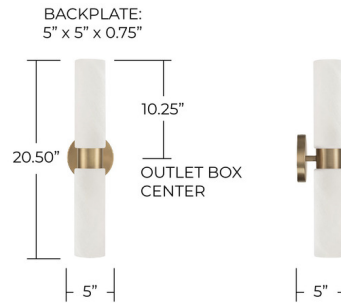

## Alyssa 2-Light Wall Sconce By Capital Lighting

### Description

Highlight sleek, modern style with the Alyssa 2-Light Wall Sconce. The warm finish adds warmth to the earthy, elegant Faux Alabaster glass shades, while the elongated lines deliver sophisticated style. Horizontal or vertical hanging capability seamlessly suits any space.

### Specifications

COLOR . . . . . White  
BODY FINISH . . . . . Aged Brass  
WATTAGE . . . . . 34W  
DIMMER . . . . . Standard 120V  
DIMENSIONS . . . . . 5"W x 20.5"H x 5"D  
BULB NOT INCLUDED . . . . . 2 x T8/Medium (E26)/17W/120V LED  
COUNTRY OF ORIGIN . . . . . China