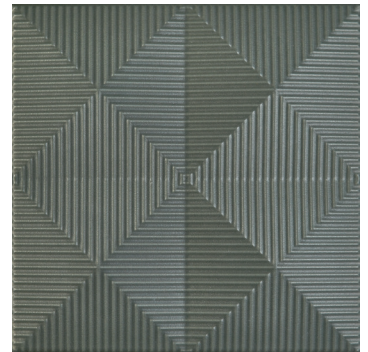

Prismara™ is where playfulness meets sophistication. This vibrant series brings spaces to life with its dynamic 3D textures and grooves, offering a tactile experience that's as engaging as it is visually striking. Available in 6 lively colors, Prismara invites creativity and bold design statements, perfect for those who want to infuse energy and personality into their projects.

PRISMARA™

Glazed Ceramic

WALL RESIDENTAL COMMERCIAL INDOOR

Snow

Mini Snow

Fog

Mini Fog

Sun

Mini Sun

Rose

Mini Rose

Aqua

Mini Aqua

Eco

Mini Eco

Sizes					
	6" x 6" 6.10" x 6.10"				
Thickness	7.4mm				
Grout Joint Recommendation	Check Website				
Testing	Breaking Strength C648	Chemical Resistance C650	Water Absorption C373	Scratch Hardness MOHS	Shade Variation Rating
	Results*	Check Website	Check Website	Check Website	Check Website