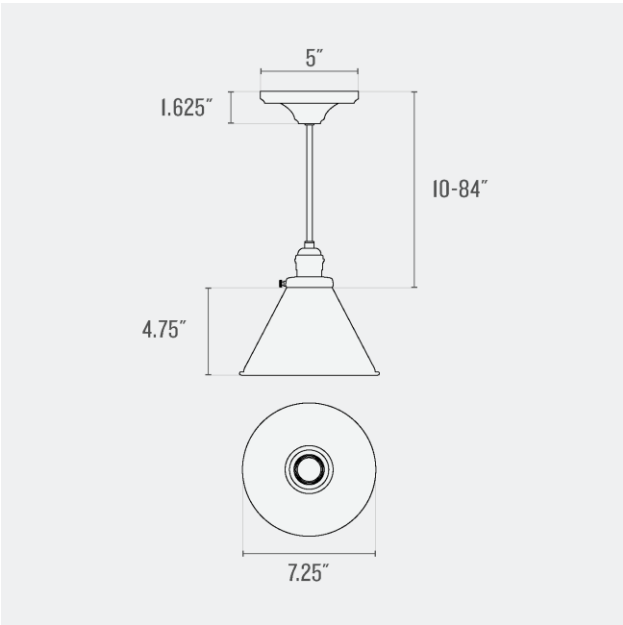

SCHOOLHOUSE

Agnes Pendant 2.25", Metal Slim Cone Shade

Application: Pendant

Product Origin: Processed and assembled in Portland, Oregon using ethically-sourced domestic and global components.

UL Listed: Yes

Max Wattage: 60 W

Voltage: 120/220 V

Location Rating: Damp

Dimensions:

Choice of Length: 10 - 84"

Overall: 7.25" W x 7.25" D

Shade: 4.75" H x 7.25" W x 7.25" D

Canopy: 1.625" H x 5" W x 5" D

Materials: Brass, Steel

One year guarantee

Fixture Option(s)

Shade Option(s)

Cord Option(s)