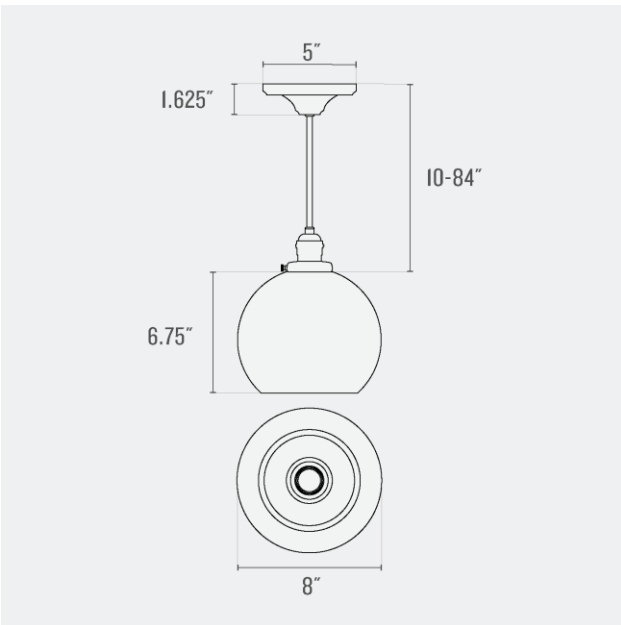

Voltage: 120/220 V

Location Rating: Damp

Dimensions:

Choice of Length: 10 - 84"

Overall: 6.625" W x 6.625" D

Shade: 4.625" H x 6.625" W x 6.625" D

Canopy: 1.625" H x 5" W x 5" D

Materials: Brass, Glass

Dimensions:

Choice of Length: 10 - 84"

Overall: 7" W x 7" D

Shade: 4.75" H x 7" W x 7" D

Canopy: 1.625" H x 5" W x 5" D

Materials: Brass, Steel

One year guarantee

Fixture Option(s)

Canopy: 1.625" H x 5" W x 5" D

Materials: Brass, Glass

One year guarantee

Fixture Option(s)

Natural Brass
(NB)

True Black
(TB)

Shade Option(s)

Opal Glass
(OP)