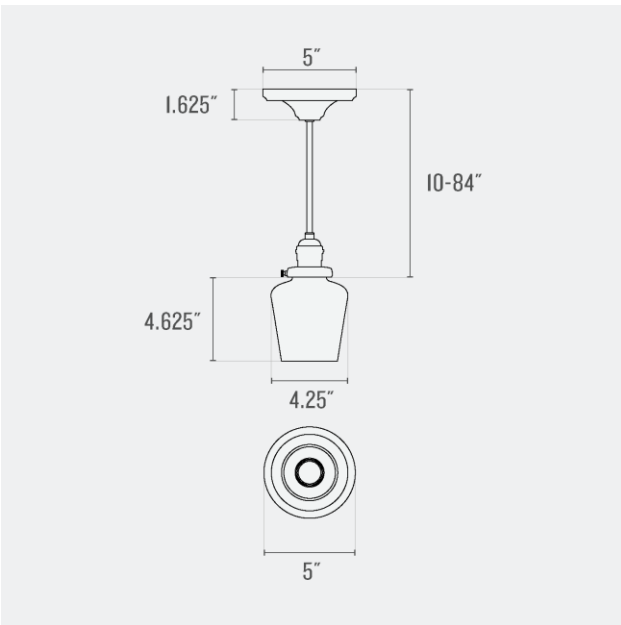

Voltage: 120/220 V

Location Rating: Damp

Dimensions:

Choice of Length: 10 - 84"

Overall: 6.625" W x 6.625" D

Shade: 4.625" H x 6.625" W x 6.625" D

Canopy: 1.625" H x 5" W x 5" D

Materials: Brass, Glass

UL Listed: Yes

Max Wattage: 60 W

Voltage: 120/220 V

Location Rating: Damp

Dimensions:

Choice of Length: 10 - 84"

Overall: 5" W x 5" D

Shade: 4.625" H x 4.25" W x 4.25" D

Canopy: 1.625" H x 5" W x 5" D

Materials: Brass, Glass

One year guarantee

Fixture Option(s)

Natural Brass (NB)

True Black (TB)

Shade Option(s)

Black Pinstripe (BPS)

Dimensions:

Choice of Length: 10 - 84"

Overall: 7" W x 7" D

Shade: 4.75" H x 7" W x 7" D

Canopy: 1.625" H x 5" W x 5" D

Materials: Brass, Steel

One year guarantee

Fixture Option(s)