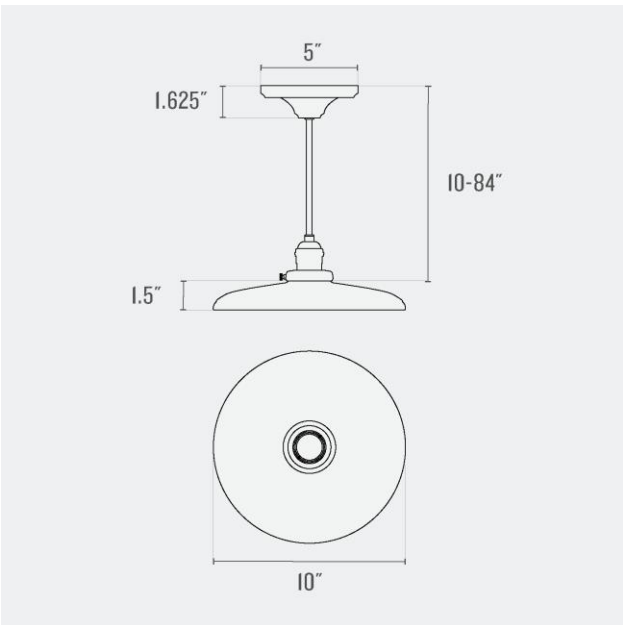

Voltage: 120/220 V

Location Rating: Damp

Dimensions:

Choice of Length: 10 - 84"

Overall: 6.625" W x 6.625" D

Shade: 4.625" H x 6.625" W x 6.625" D

Canopy: 1.625" H x 5" W x 5" D

Materials: Brass, Glass

Dimensions:

Choice of Length: 10 - 84"

Overall: 7" W x 7" D

Shade: 4.75" H x 7" W x 7" D

Canopy: 1.625" H x 5" W x 5" D

Materials: Brass, Steel

One year guarantee

Fixture Option(s)

UL Listed: Yes

Max Wattage: 60 W

Voltage: 120/220 V

Location Rating: Damp

Dimensions:

Choice of Length: 10 - 84"

Overall: 10" W x 10" D

Shade: 1.5" H x 10" W x 10" D

Canopy: 1.625" H x 5" W x 5" D

Materials: Brass, Steel

One year guarantee

Fixture Option(s)

Natural Brass (NB)

True Black (TB)

Shade Option(s)

White, Gloss (WT-G)