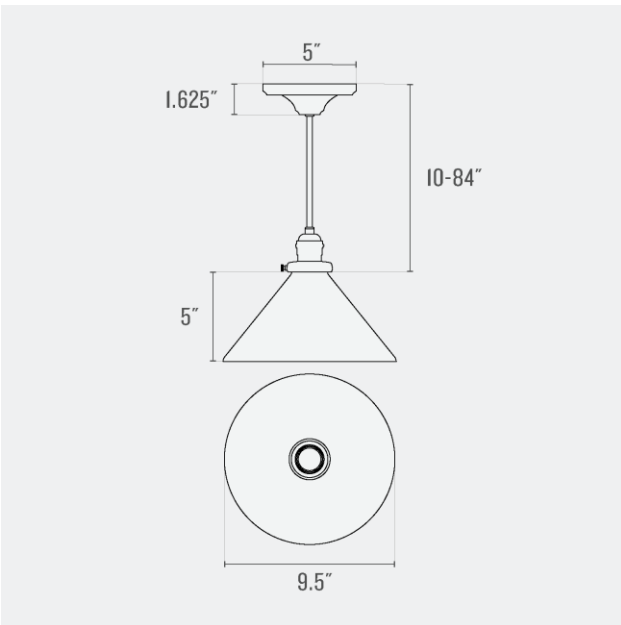

Voltage: 120/220 V

Location Rating: Damp

Dimensions:

Choice of Length: 10 - 84"

Overall: 6.625" W x 6.625" D

Shade: 4.625" H x 6.625" W x 6.625" D

Canopy: 1.625" H x 5" W x 5" D

Materials: Brass, Glass

Canopy: 1.625" H x 5" W x 5" D

Materials: Brass, Glass

One year guarantee

Fixture Option(s)

Natural Brass (NB)

True Black (TB)

Shade Option(s)

Black Pinstripe (BPS)

Dimensions:

Choice of Length: 10 - 84"

Overall: 7" W x 7" D

Shade: 4.75" H x 7" W x 7" D

Canopy: 1.625" H x 5" W x 5" D

Materials: Brass, Steel

One year guarantee

Fixture Option(s)

Canopy: 1.625" H x 5" W x 5" D

Materials: Brass, Glass

One year guarantee

Fixture Option(s)

Natural Brass
(NB)

True Black
(TB)

Shade Option(s)

Opal Glass
(OP)