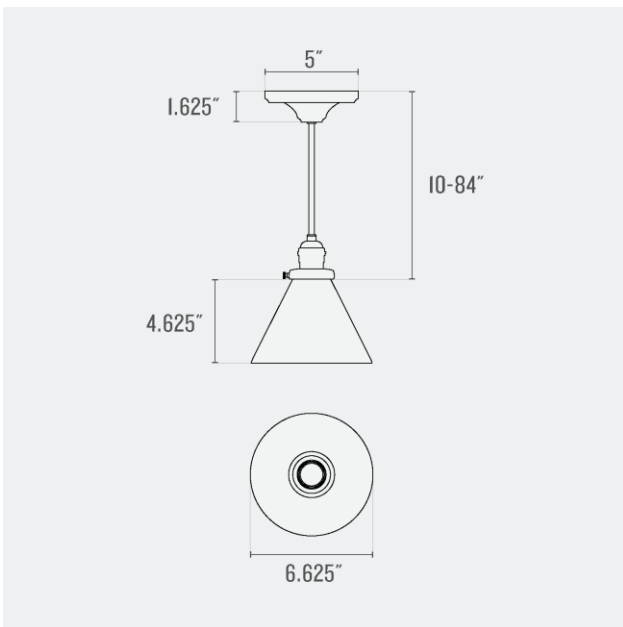

SCHOOLHOUSE

Agnes Pendant 2.25", Slim Cone Shade

Application: Pendant

Product Origin: Processed and assembled in Portland, Oregon using ethically-sourced domestic and global components.

UL Listed: Yes

Max Wattage: 60 W

Voltage: 120/220 V

Location Rating: Damp

Dimensions:

Choice of Length: 10 - 84"

Overall: 6.625" W x 6.625" D

Shade: 4.625" H x 6.625" W x 6.625" D

Canopy: 1.625" H x 5" W x 5" D

Materials: Brass, Glass

One year guarantee

Fixture Option(s)

Shade Option(s)

Cord Option(s)