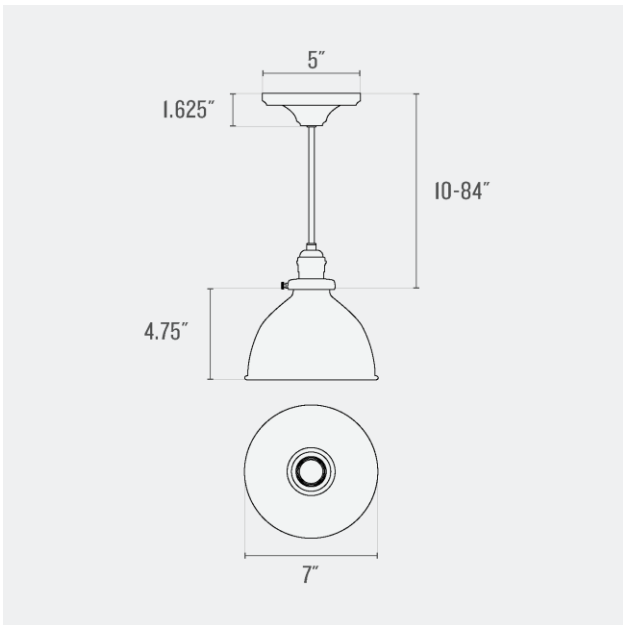

Voltage: 120/220 V

Location Rating: Damp

Dimensions:

Choice of Length: 10 - 84"

Overall: 6.625" W x 6.625" D

Shade: 4.625" H x 6.625" W x 6.625" D

Canopy: 1.625" H x 5" W x 5" D

Materials: Brass, Glass

Canopy: 1.625" H x 5" W x 5" D

Materials: Brass, Glass

One year guarantee

Fixture Option(s)

Natural Brass (NB)

True Black (TB)

Shade Option(s)

Black Pinstripe (BPS)

Dimensions:

Choice of Length: 10 - 84"

Overall: 7" W x 7" D

Shade: 4.75" H x 7" W x 7" D

Canopy: 1.625" H x 5" W x 5" D

Materials: Brass, Steel

One year guarantee

Fixture Option(s)

Canopy: 1.625" H x 5" W x 5" D

Materials: Brass, Glass

One year guarantee

Fixture Option(s)

Natural Brass
(NB)

True Black
(TB)

Shade Option(s)

Opal Glass
(OP)