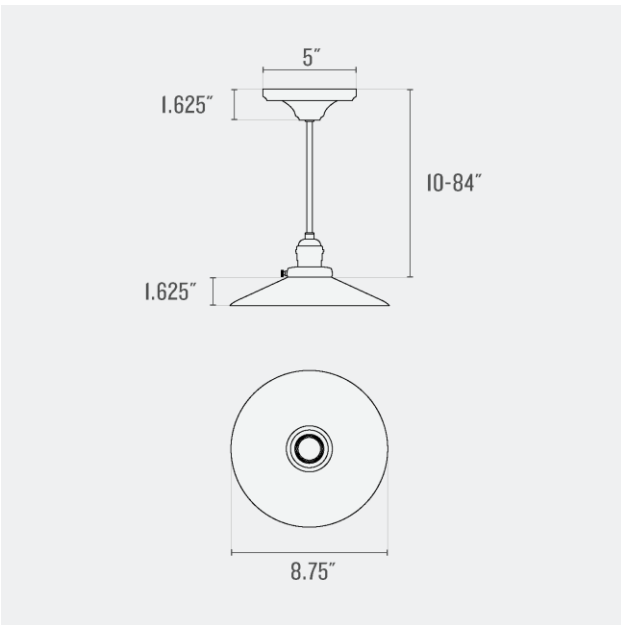

SCHOOLHOUSE

Agnes Pendant 2.25", Saucer Shade

Application: Pendant

Product Origin: Processed and assembled in Portland, Oregon using ethically-sourced domestic and global components.

UL Listed: Yes

Max Wattage: 60 W

Voltage: 120/220 V

Location Rating: Damp

Dimensions:

Choice of Length: 10 - 84"

Overall: 8.75" W x 8.75" D

Shade: 1.625" H x 8.75" W x 8.75" D

Canopy: 1.625" H x 5" W x 5" D

Materials: Brass, Glass

One year guarantee

Fixture Option(s)

Shade Option(s)

Cord Option(s)