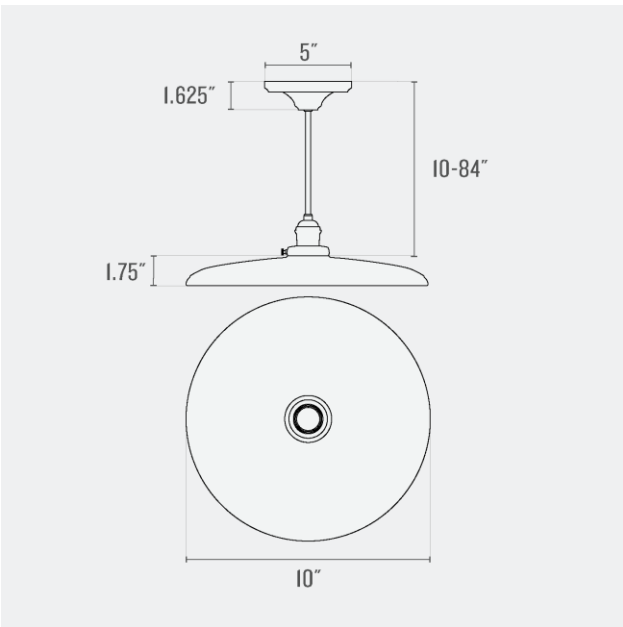

Voltage: 120/220 V

Location Rating: Damp

Dimensions:

Choice of Length: 10 - 84"

Overall: 6.625" W x 6.625" D

Shade: 4.625" H x 6.625" W x 6.625" D

Canopy: 1.625" H x 5" W x 5" D

Materials: Brass, Glass

Dimensions:

Choice of Length: 10 - 84"

Overall: 7" W x 7" D

Shade: 4.75" H x 7" W x 7" D

Canopy: 1.625" H x 5" W x 5" D

Materials: Brass, Steel

One year guarantee

Fixture Option(s)

UL Listed: Yes

Max Wattage: 60 W

Voltage: 120/220 V

Location Rating: Damp

Dimensions:

Choice of Length: 10 - 84"

Overall: 14" W x 14" D

Shade: 1.75" H x 14" W x 14" D

Canopy: 1.625" H x 5" W x 5" D

Materials: Brass, Steel

One year guarantee

Fixture Option(s)

Natural Brass (NB)

True Black (TB)

Shade Option(s)

White, Gloss (WT-G)