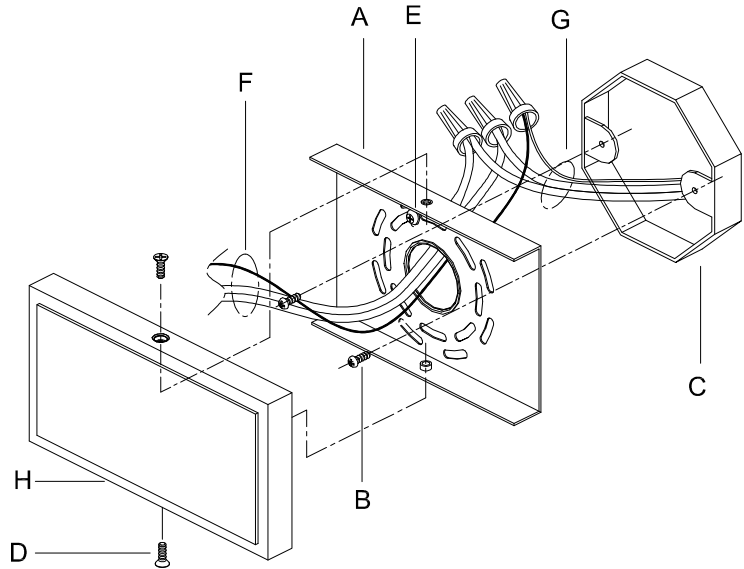

CAUTION: Read instructions carefully and turn electricity off at main circuit breaker panel before beginning installation.

300121, 300122, 300123

WARNING - If any Special Control Devices are used with this Fixture, Follow the Instructions Carefully to assure full compliance with N.E.C. requirements. If there are any questions, contact a Qualified Electrical Contractor.

CAUTION - All glass is fragile, use care when handling Glass component(s) and or Lamp(s).

CANOPY MOUNTING & WIRE CONNECTION ASSEMBLY STEPS:

1. E → A
2. B,A → C
3. F → G 
4. D,H → A

FIXTURE ASSEMBLY STEPS: