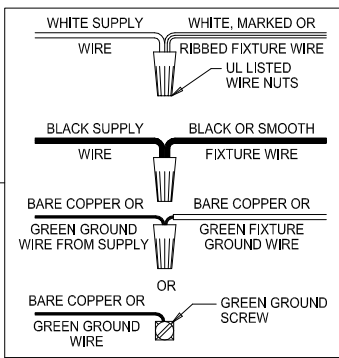

CAUTION: Read instructions carefully and turn electricity off at main circuit breaker panel before beginning installation.

300121, 300122, 300123

WARNING - If any Special Control Devices are used with this Fixture, Follow the Instructions Carefully to assure full compliance with N.E.C. requirements. If there are any questions, contact a Qualified Electrical Contractor.

CAUTION - All glass is fragile, use care when handling Glass component(s) and or Lamp(s).

CANOPY MOUNTING & WIRE CONNECTION ASSEMBLY STEPS:

1. E → A
2. B,A → C
3. F → G 
4. D,H → A

FIXTURE ASSEMBLY STEPS: