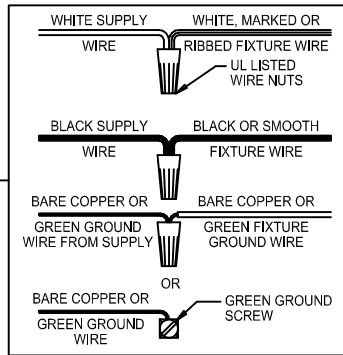

CAUTION: Read instructions carefully and turn electricity off at main circuit breaker panel before beginning installation.

300095

WARNING - If any Special Control Devices are used with this Fixture, Follow the Instructions Carefully to assure full compliance with N.E.C. requirements. If there are any questions, contact a Qualified Electrical Contractor.

CAUTION - All glass is fragile, use care when handling Glass component(s) and or Lamp(s).

CANOPY MOUNTING & WIRE CONNECTION ASSEMBLY STEPS:

1. D,E → A
2. K → D
3. B,A → C
4. F → G
5. H,J → D

ADJUST HEIGHT WITH "D"	
L	→ A (TO LOCK)
RÉGLEZ LA HAUTEUR AVEC "D"	
L	→ A (À VERROUILLER)
AJUSTA LA ALTURA CON "D"	
L	→ A (APRETAR)

FIXTURE ASSEMBLY STEPS:

1. N,M → P
2. L → P

**B, C, G & L
(NOT FURNISHED)
(NON FOURNIE)
(NO INCLUIDA)**