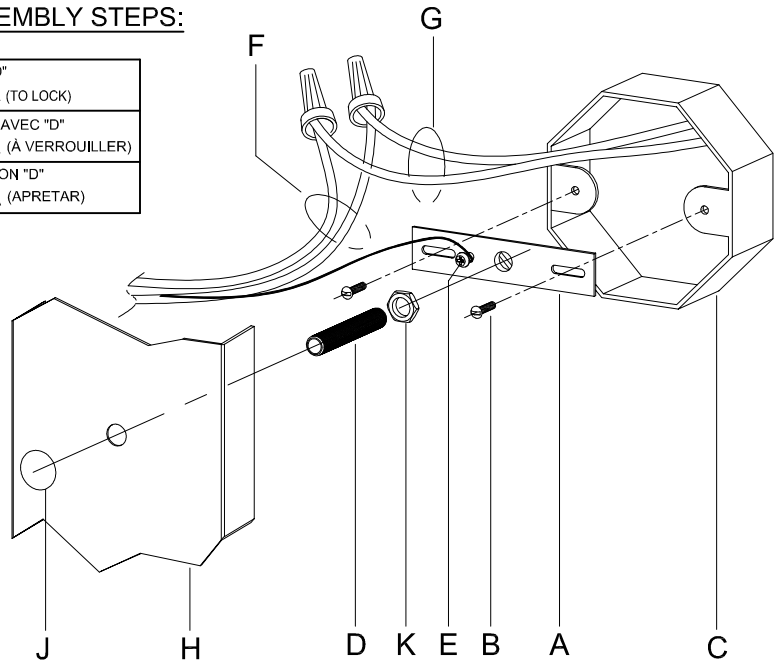

CAUTION: Read instructions carefully and turn electricity off at main circuit breaker panel before beginning installation.

300095

WARNING - If any Special Control Devices are used with this Fixture, Follow the Instructions Carefully to assure full compliance with N.E.C. requirements. If there are any questions, contact a Qualified Electrical Contractor.

CAUTION - All glass is fragile, use care when handling Glass component(s) and or Lamp(s).

CANOPY MOUNTING & WIRE CONNECTION ASSEMBLY STEPS:

1. D,E → A
2. K → D
3. B,A → C
4. F → G
5. H,J → D

ADJUST HEIGHT WITH "D"	
L	→ A (TO LOCK)
RÉGLEZ LA HAUTEUR AVEC "D"	
L	→ A (À VERROUILLER)
AJUSTA LA ALTURA CON "D"	
L	→ A (APRETAR)

FIXTURE ASSEMBLY STEPS:

1. N,M → P
2. L → P

**B, C, G & L
(NOT FURNISHED)
(NON FOURNIE)
(NO INCLUIDA)**