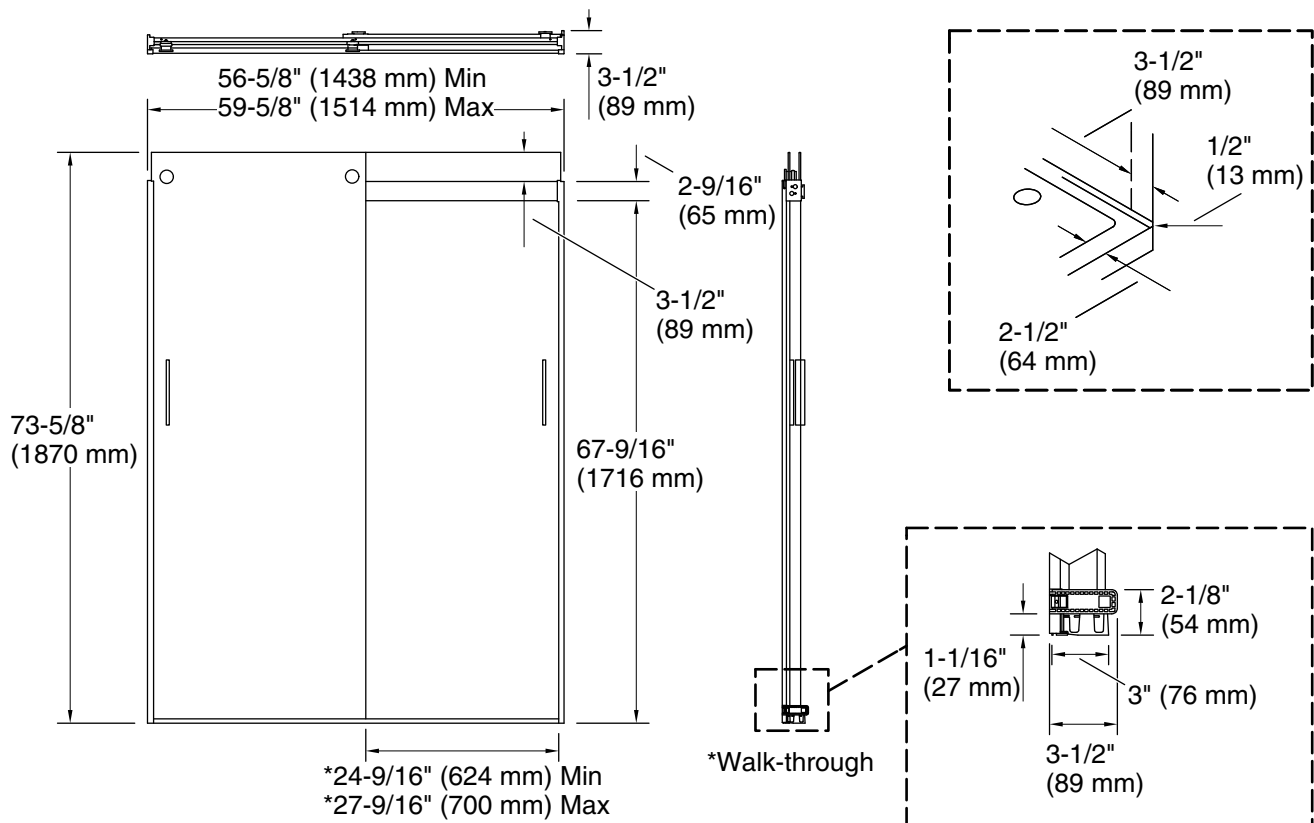

Material

- Frameless, 1/4" (6 mm) thick Crystal Clear tempered glass

Installation

- Sliding shower door
- Not for use in hospitality

Codes/Standards

ANSI Z97.1
CAN/CGSB-12.1
CPSC 16CFR 1201

KOHLER® Bath and Shower Doors Ten-Year Limited Warranty

Available Glass Options

Code	Description
L	Crystal Clear

Technical Information

All product dimensions are nominal.

Base-To-Wall	1/2" (13 mm)
Radius – Max:	
Shower Ledge Min	2-1/2" (64 mm)
Flat:	
Shower Wall Min	3-1/2" (89 mm)
Flat:	

Notes

Install this product according to the installation guide.

If replacing a shower door, the narrow wall jamb design of this door may not cover the existing shower door holes.

The vertical opening should be a minimum of 76-1/2" (1943 mm) to allow for installation clearance.