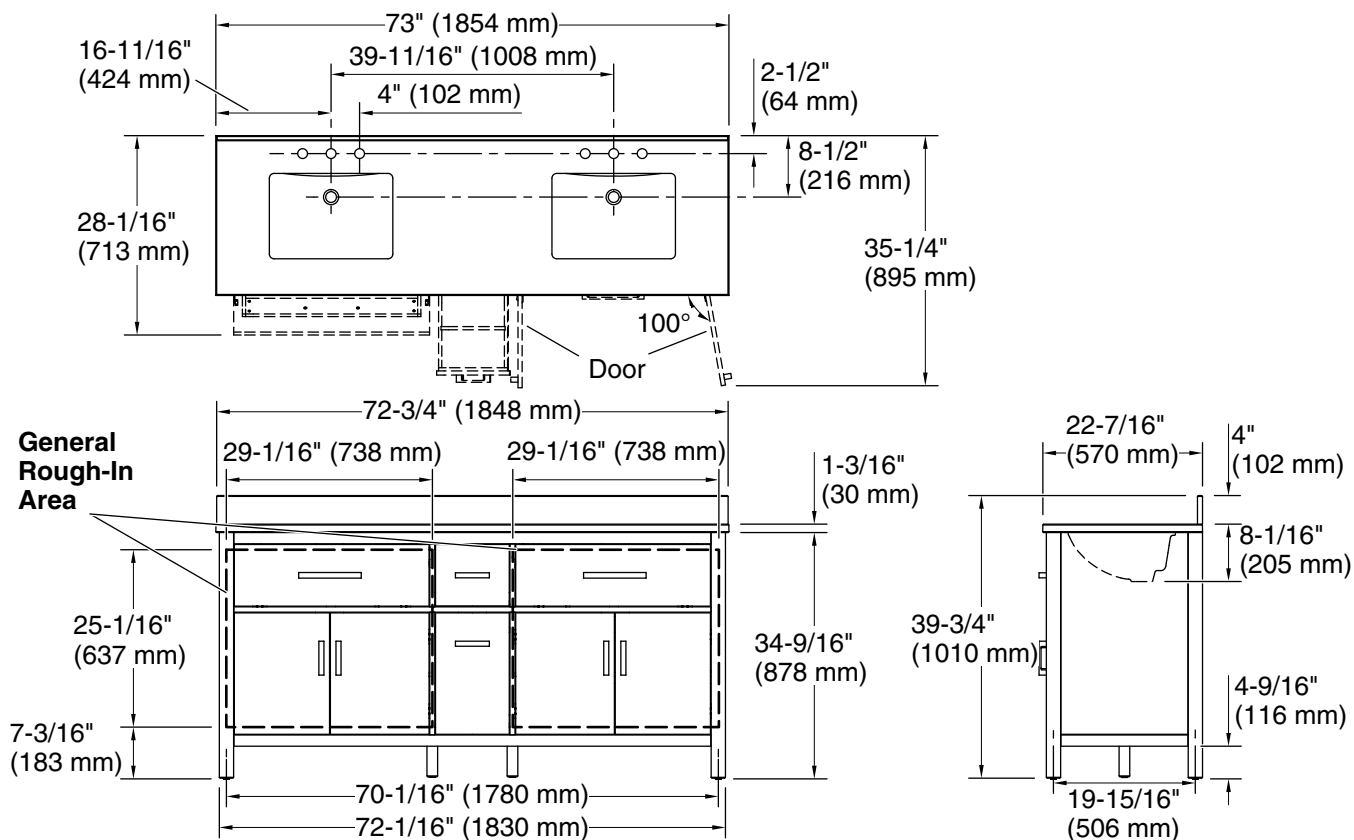

Technical Information

All product dimensions are nominal.

Lighting included: No

Notes

Select the type of fastener based upon the wall material. Two 250 lb (113.4 kg) minimum load bearing fasteners are recommended.