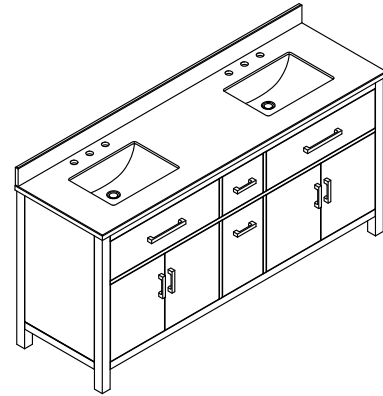

Features

- Set includes cabinet, precut quartz vanity top, backsplash, sinks, cabinet hardware
- Convenient tilt-down drawer under each basin for storing smaller, frequently-used items
- Two full-extension 17" (432 mm) drawers with soft-close side-mount slides
- Three-way adjustable slow-close door hinges for easy cabinet access
- 20-1/2" (521 mm) cabinet interior provides ample storage space
- Finish-matched cabinet interior offers generous clearance for plumbing
- Vanity top has 8" (203 mm) widespread faucet holes; requires deck-mount faucets (sold separately)
- Brushed Nickel hardware included on White, Atmos Grey, and Carbon Oak vanities, and Matte Black hardware on Light Oak vanities.
- White (GWT) quartz vanity top and backsplash add beauty and long-lasting durability
- Coordinates with White (GWT) quartz side splash (sold separately)

Material

- Vitreous china sinks
- Solid wood and moisture-resistant MDF
- Vitreous china sink
- Quartz vanity top and backsplash

Installation

- Separate vanity top makes for simplified installation
- Easy installation – no special tools required

Recommended Products/Accessories

K-38554 4" x 21-11/16" quartz side splash

Codes/Standards

None Applicable

KOHLER® One-Year Limited Warranty

See website for detailed warranty information.

Available Colors/Finishes

Color tiles intended for reference only.

Color	Code	Description
	0	White
	BWK	Carbon Oak
	WEK	Light Oak
	AGA	Atmos Grey
	DAK	Draper Oak