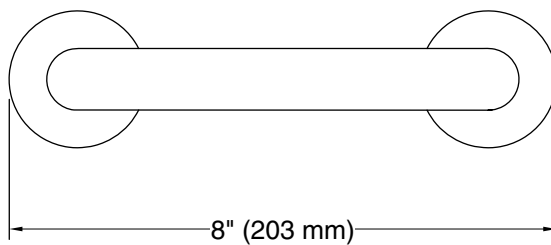

Features

- Pivoting holder makes changing toilet paper quick and simple
- Coordinates with faucets and accessories in the Composed collection

Material

- Premium metal construction for durability and reliability
- KOHLER finishes resist corrosion and tarnishing

Technical Information

All product dimensions are nominal.

Material: Zinc, Brass

Notes

Install this product according to the installation instructions.