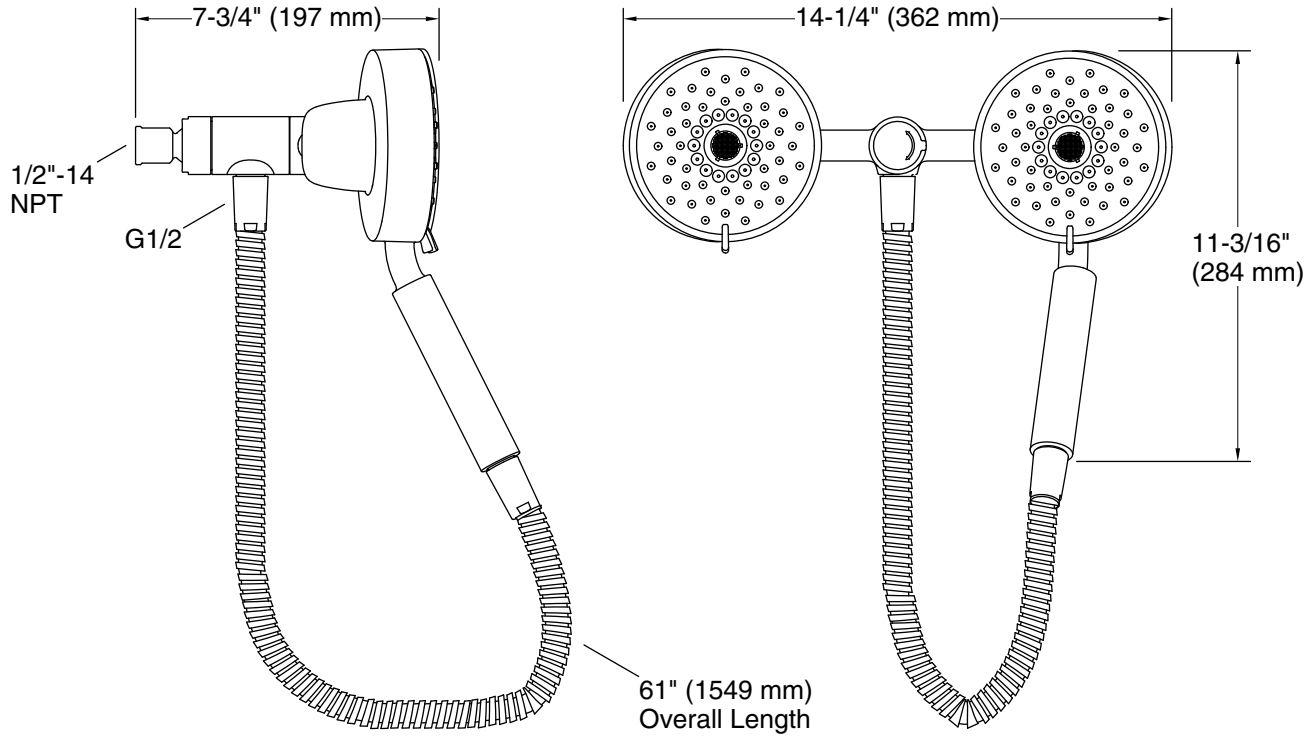

Features

- Multifunction showerhead and handshower each have advanced spray engines to provide three experiences: full coverage, pulsating massage, and silk spray
- Full coverage spray produces an encompassing spray ideal for everyday use
- Pulsating massage spray targets sore muscles to ease away aches and pains
- Silk spray releases a dense, luxurious spray ideal for rinsing
- Pause feature temporarily pauses water flow to conserve water while you lather, shave, or shampoo
- MasterClean™ sprayface features an easy-to-clean surface that withstands mineral buildup and maximizes spray performance
- 2.5 gpm (9.5 lpm) maximum flow rate at 45 psi (3.1 bar)
- Box includes: Showerhead, handshower, 60" (1524 mm) metal hose

K-933 Shower Arm and Flange
K-7395 Shower Arm and Flange
K-7397 Shower Arm and Flange
K-20005 Shower Arm and Flange
K-26318 Shower arm and flange

Codes/Standards

ASME A112.18.1/CSA B125.1
DOE - Energy Policy Act 1992

Technical Information

All product dimensions are nominal.

Spout:

Handshower rated max flow: 2.5 gal/min (9.5 l/min)

Shower/Rainhead rated max flow: 2.5 gal/min (9.5 l/min)

Notes

Install this product according to the installation instructions.