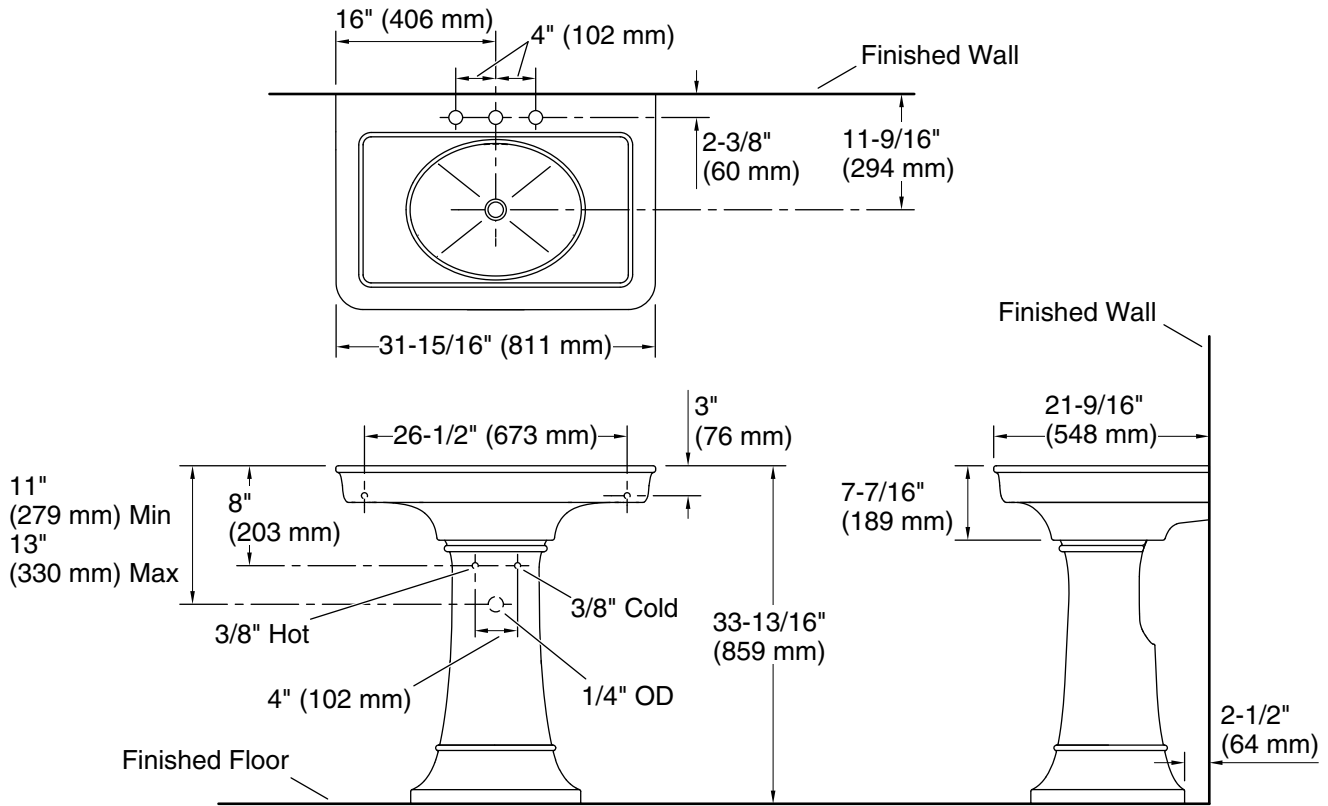

KALLISTA®

Tuxedo® by Barbara Barry
Pedestal Sink
P72037-00

Features

- Constructed for 8" (203 mm) widespread sink faucet installation
- 32" (813 mm) total width
- 21-9/16" (548 mm) total length
- 33-13/16" (859 mm) total height

	0	Stucco White
---	---	--------------

KALLISTA®

Tuxedo® by Barbara Barry
Pedestal Sink
P72037-00

Technical Information

All product dimensions are nominal.

Basin configuration:	Single Bowl
Bowl area (Basin #1):	Length: 17-1/8" (435 mm) Width: 13-1/4" (337 mm) Bowl depth: 4-1/4" (108 mm) Water depth: 4-1/4" (108 mm)
Number of deck holes:	3