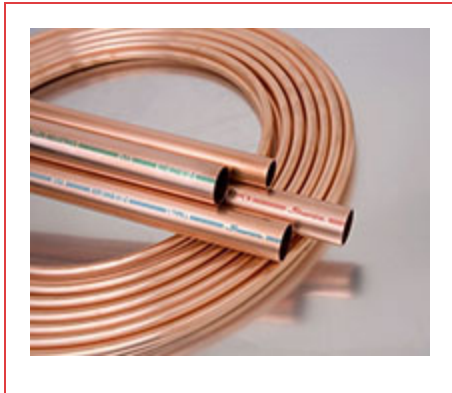

ITEM # KS06100, PLUMBING WATER TUBE, 3/4" X 100'

Streamline® Copper Tube sets the standard for quality, consistency and service in the plumbing industries. With a full line of copper tube products to support most all plumbing supply and DWV applications, Streamline® Copper Tube is available in all common types including, Type K, Type L, Type M and DWV. Each piece of tube is incised marked and color coded for easy, long lasting identity. Manufactured in accordance with applicable standards, our ongoing commitment to quality continues to make

[+ more](#)

[Specifications](#) | [Dimensions](#) | [Details](#)

Specifications

Type	Type K Soft Coil
Standards	ASTM B88 NSF 61 UNS C12200
Weight	0.641 lb
Material	C12200

Operating Temperature[Copper Tube for HVACR Applications](#)**Operating Pressure**[Copper Tube for HVACR Applications](#)**Item Size**