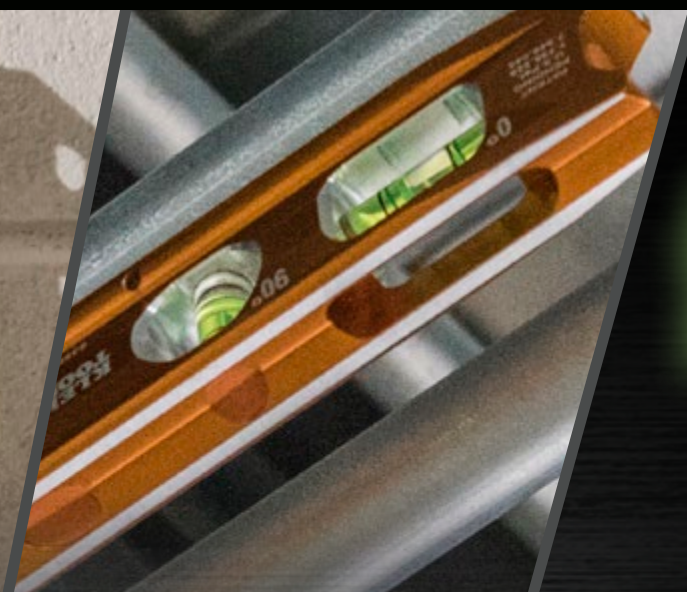

Prevent dog-legs in conduit bends

Unique 3-point attachment to securely hold to conduit

HIGH-VISIBILITY ORANGE
won't get lost on conduit

Patent Pending

MAGNET TRACK

Permanently locks magnets to levels

ULTRA POWERFUL
Rare-Earth Magnets

EASY-TO-READ
vials with top-view windows

LIGHTS UP!

SUPER BRIGHT
HIGH-DEFINITION
LED VIALS

ACCU-BEND™
4-VIAL LEVEL
935AB4V

ACCU-BEND™
1-VIAL LEVEL
(does not include magnets)
935AB1V

Top V-Groove fits contour of pipe

Tapered nose easily slides into pockets and fits in tighter spaces

BILLET ALUMINUM TORPEDO LEVEL
935RB

LIGHTED BILLET TORPEDO LEVEL
935RBLT

ALUMINUM TORPEDO LEVEL

935R

- Tough aluminum frame
- Ultra powerful rare-earth magnets with locking track
- High-visibility orange body

TORPEDO LEVEL

935

- High-visibility orange body
- Strip magnet

Levels available in 6-pack
COUNTER DISPLAYS!*

*935 not available in a display

	Cat No.	UPC 0-92644+	Description	Vials	Magnet	Length	Weight
	935	93500-8	Torpedo Level	Level, 90°, 45°	Strip Magnet	9" (229 mm)	.26 lbs. (118 g)
	935R	93501-5	Aluminum Torpedo Level	Level, 90°, 45°	Ultra Powerful Rare-Earth	9" (229 mm)	.55 lbs. (249 g)
	935RB	93502-2	Billet Aluminum Torpedo Level	Level, 90°, 45°, 30°	Ultra Powerful Rare-Earth	8" (203 mm)	.45 lbs. (204 g)
	935RBLT	93503-9	Lighted Billet Aluminum Torpedo Level	Level, 90°, 45°	Ultra Powerful Rare-Earth	9" (229 mm)	.66 lbs. (299 g)
	935AB1V	93506-0	Accu-Bend™ 1-Vial Level	90°	N/A	2.5" (64 mm)	.15 lbs. (68 g)
	935AB4V	93507-7	Accu-Bend™ 4-Vial Level	Level, 90°, 45°, 30°	Ultra Powerful Rare-Earth	6.25" (159 mm)	.37 lbs. (168 g)