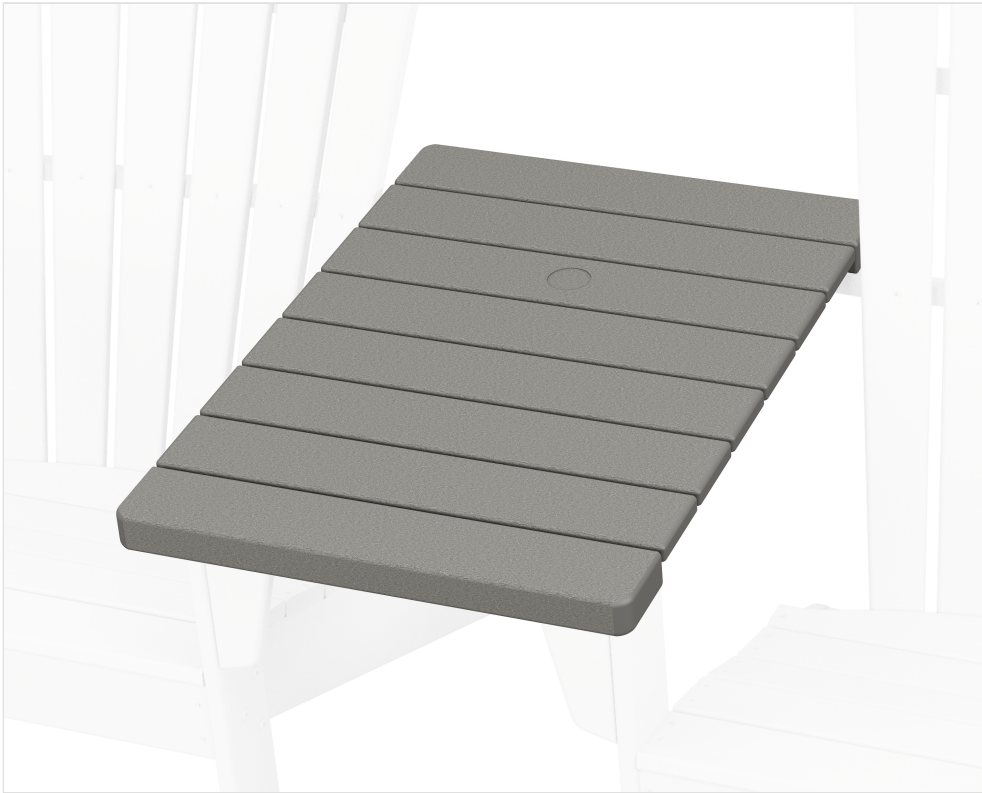

POLYWOOD®

Sustainable Outdoor Furniture

CLIMATETUFF™
MATERIALS

COLORSTAY™
TECHNOLOGY

MADE IN
THE USA

CONSCIOUSLY
CRAFTED

Straight Adirondack Connecting Table

BRAND | POLYWOOD®

COLLECTION | Tables

SKU | TT15S

SPECIFICATIONS

Weight	16.0 lbs
Width	20.0"
Height	2.25"
Depth	29.06"

AVAILABLE LUMBER COLORS