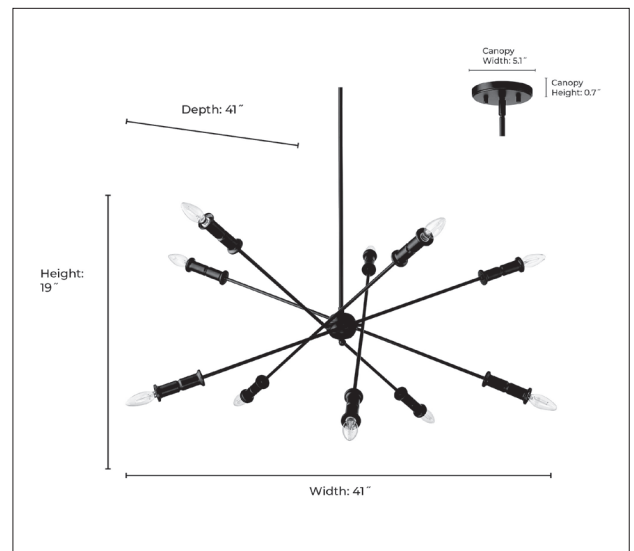

29110

POTISS TEN LIGHT CHANDELIER

FINISH

MB - Matte Black

DIMENSIONS

Width 41"
Height 19"
Canopy Width 5.1"
Canopy Height 0.7"
Canopy Depth 5.1"
Stems (1) 6", (1) 12", (1) 18"
Wire 144"
Weight 7.92 lbs.

MATERIAL

Steel

Glass

Glass No

LAMPING

Bulbs 10-Candle
Bulb Base Candelabra (E12)
Watts per Bulb 40W
Voltage 120V
Total Wattage 400W
Bulbs Included No

CERTIFICATION

ETL Listed Dry

ITEM NUMBER

SKU's 29110 MB

29108 MB

Millennium Lighting
105 Declaration Drive
McDonough, GA 30253
www.millenniumlighting.com