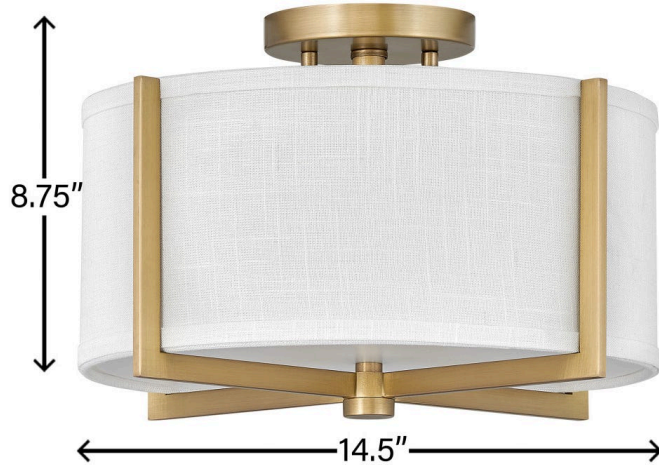

GALERIE

COLLECTION

AXIS OFF WHITE

41706HB

MEDIUM SEMI-FLUSH MOUNT

Creativity meets practicality in Axis. Featuring a classic crossed-stem design, its shade comes in Off White Linen or Heather Gray Linen complemented by a Black or Heritage Brass finish.

DETAILS	
FINISH:	Heritage Brass
MATERIAL:	Steel
SHADE:	Off-White Linen
DIMMABLE:	YES - WITH DIMMABLE LAMP (NOT INCLUDED)

DIMENSIONS	
WIDTH:	14.5"
HEIGHT:	8.8"
WEIGHT:	3.9lb

LIGHT SOURCE	
LIGHT SOURCE:	Socketed
WATTAGE:	2-14w Med. LED, 25w Equiv.
VOLTAGE:	120v

MOUNTING	
CANOPY:	4.75" Dia.

SHIPPING	
CARTON LENGTH:	16.3
CARTON WIDTH:	11.2
CARTON HEIGHT:	16.5
CARTON WEIGHT:	7.3

PRODUCT DETAILS:

- Dry Rated
- Merging modern and classic elements, the Galerie Collection offers a variety of LED ceiling and sconce fixtures with unique details and finishes that easily complement other Galerie Collection pieces.
- Merging the best of traditional and modern elements with a sophisticated and streamlined look
- Diffusers are made of high transmittance, high diffusion, color stable LDA-filled polycarbonate to maximize delivered lumens