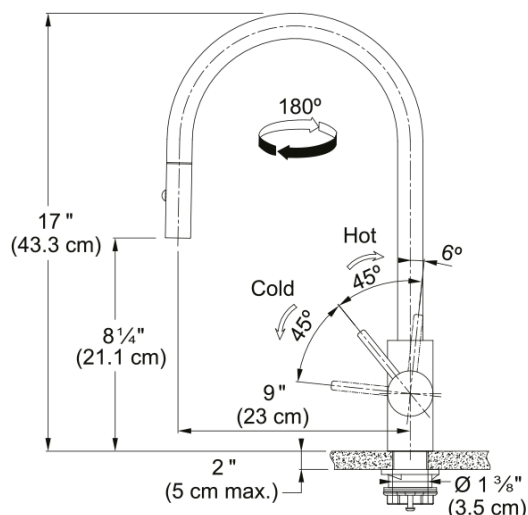

## Eos Neo Pull-Down Faucet - EOS-PD-GLD | 115.0685.308

17-in Single Handle Pull-Down Kitchen Faucet in Gold. The Eos Neo faucet combines all the advantages of a modern faucet in a straightforward design. Its tall spout makes it ideal for washing vegetables or filling large pots. The laminar aerator ensures a clear, non-splashing water stream with minimal noise, while the single handle allows for precise control over the amount and temperature of the water. This faucet is constructed with 304 stainless steel and delivers corrosion resistance inside and out. The durable PVD finish is resistant to scratching and the color never fades, even with frequent cleaning. The pull-down spray head allows you to quickly toggle between a gentle stream or a powerful spray for efficient cleaning. ADA and AB100 compliant.

### Aspect

Spout type	J - spout
Product color	Gold
Type of material	Stainless steel 304
Flexible pullout hose material	Nylon grey
Spray head material	Stainless steel

### Product Dimensions

Height Overall	17.047
Faucet hole diameter	35 mm
Cartridge dimension	35 mm

### Installation

Mounting type	Shank
Water supply hose connection	1/2"
Water supply hose length	17.72 in