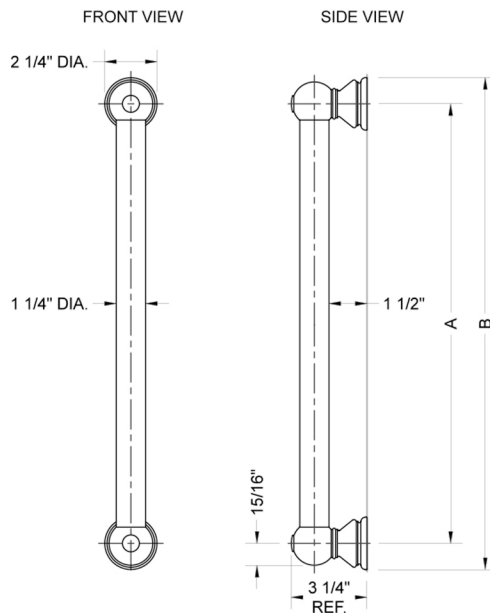

## 16" G30 Straight Grab Bar

Model #: G30-16-

### FEATURES:

- Grab bars are ADA compliant when installed properly
- All brass construction, fully polished & plated
- Style options to complement all collections
- Optional handshower sliders and toilet paper/washcloth holders can be added only upon initial order
- \*NOTE: GRAB BARS OVER 32" REQUIRE A MIDDLE POST
- All grab bars can be custom sized. Contact JACLO for pricing & availability

### SPECIFICATION DRAWING:

BRASS LUXURY GRAB BAR			
PART. #	DESCRIPTION	A	B
G30-12-XX	12" CENTER TO CENTER	12"	14 1/4"
G30-16-XX	16" CENTER TO CENTER	16"	18 1/4"
G30-18-XX	18" CENTER TO CENTER	18"	20 1/4"
G30-24-XX	24" CENTER TO CENTER	24"	28 1/4"
G30-32-XX	32" CENTER TO CENTER	32"	44 1/4"
*NOTE: GRAB BARS OVER 32" REQUIRE A MIDDLE POST			
G30-36-XX	36" CENTER TO CENTER	36"	38 1/4"
G30-42-XX	42" CENTER TO CENTER	42"	44 1/4"
G30-48-XX	48" CENTER TO CENTER	48"	50 1/4"
G30-60-XX	60" CENTER TO CENTER	60"	62 1/4"