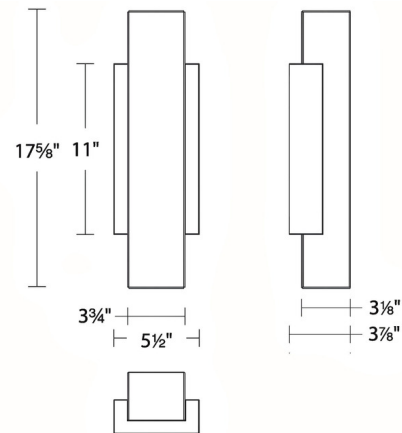

Description

The Volga Wall Light features a geometric silhouette rich with clean, straight lines for minimalist, modern expression. The rectangular fabric shade creates a contrast of color and texture with the sleek, black aluminum backplate. An integrated LED light source is housed within the shade, which is capped by an etched acrylic diffuser to reduce glare and hotspots. Dimmable 100% to 5% with ELV dimmers. Note: Fixture will be preset at selected color temperature but can be toggled between 2700K, 3000K, or 3500K prior to installation via a CCT-select switch in the canopy.

Specifications

COLOR Natural
 BODY FINISH Black
 WATTAGE 19W
 DIMMER Low Voltage Electronic
 DIMENSIONS 5.5"W x 17.63"H x 3.88"D
 INTEGRATED LED MODULE 1 x LED/19W/120-277V LED

Technical Information

COLOR RENDERING 90 CRI
 LAMP COLOR CCT Select
 LUMENS/WATT 33.16
 LUMINOUS FLUX 630 lumens

Shown in black / natural

CLICK TO VIEW PRODUCT

Notes: