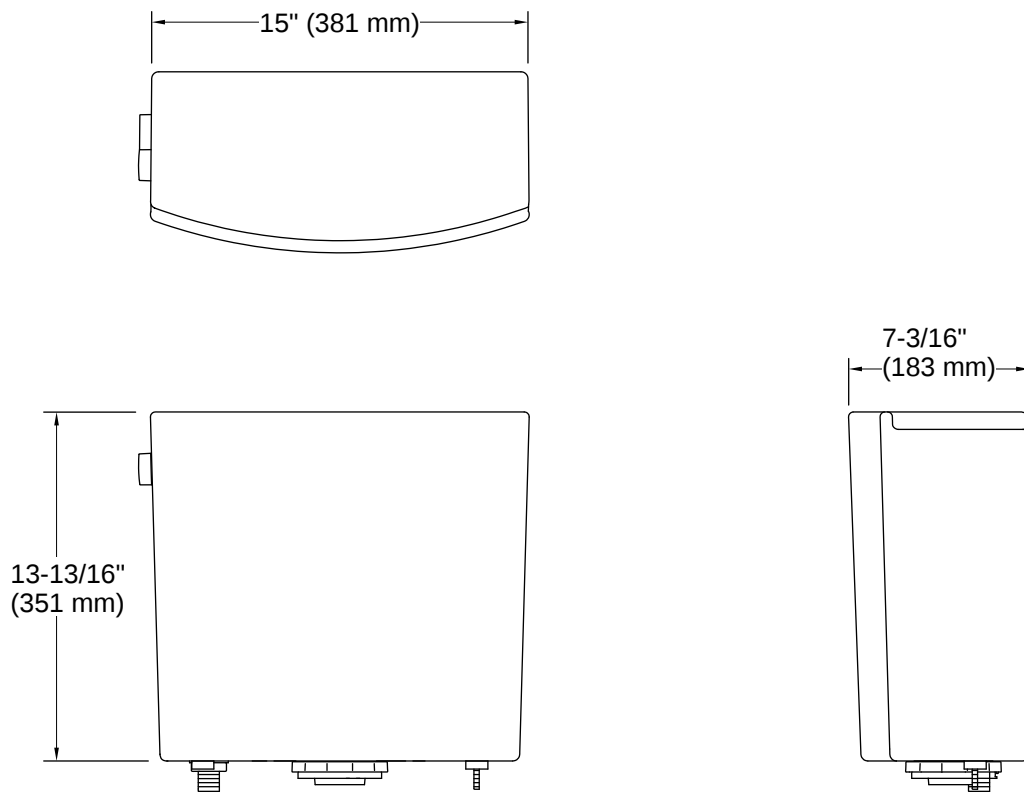

Installation Notes

Install this product according to the installation instructions.

Product dimensions are nominal and may vary per ASME A112.19.2 tolerances.