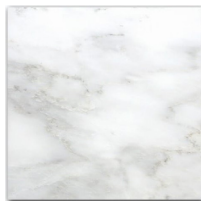

Made in:

B. Blonde: Belgium Nero M: Spain
B. Bluestone: Belgium B. Carrara: Italy
Statuary: Italy G. Bardiglio: Italy

Color

Arabescato
VTS ARBS

Bardiglio Dark
VTS BADK

Bardiglio Light
VTS BALT

Bianco Angelica
VTS BIAN

Bianco Carrara
VTS BICA

Basalt
VTS BSLT

Calacatta
VTS CALA

Clair
VTS CLAR

Dolomite Extra
VTS DOEX

Gioia Venatino
VTS GVEN

Nero Marquina
VTS NERO

Statuary
VTS STAT

Thassos Select
VTS THSE

Tibetan White
VTS TIWH

Vagli Calacatta
VTS VACA

Botticino
VTS BOTT

Grey Bardiglio
VTS GRBD

Lagos Azul
VTS LAAZ

Nero Marquina
VTS NERO

Normandy Grey
VTS NDGR