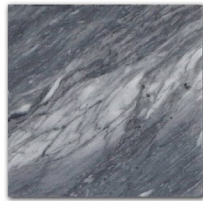

TECHNICAL INFORMATION

V2 Slight
Variation

Ready Ship

Recommend
offset pattern
≤33%

Must be
Sealed

Water Absorption:

B. Blonde: 0.0096 Nero M: 0.004
B. Bluestone: 0.0028 B. Carrara: 0.00115
Statuary: 0.0016 G. Bardiglio: 0.0012

Made in:

B. Blonde: Belgium Nero M: Spain
B. Bluestone: Belgium B. Carrara: Italy
Statuary: Italy G. Bardiglio: Italy

Color

Arabescato
VTS ARBS

Bardiglio Dark
VTS BADK

Bardiglio Light
VTS BALT

Bianco Angelica
VTS BIAN