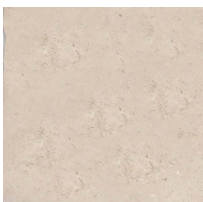

Thassos Select
VTS THSE

Tibetan White
VTS TIWH

Vagli Calacatta
VTS VACA

Botticino
VTS BOTT

Grey Bardiglio
VTS GRBD

Lagos Azul
VTS LAAZ

Nero Marquina
VTS NERO

Normandy Grey
VTS NDGR

Provence Beige
VTS PRBE

Belgian Blonde Stone
VTS BBLD

Belgian Bluestone
VTS BBLU

Provence Beige
VTS PRBE

Checkerboard

Virginia Tile Stone

Marble & Limestone

Tiles, Mosaic and Trim*