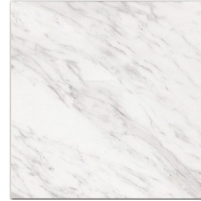

Made in:

B. Blonde: Belgium Nero M: Spain
B. Bluestone: Belgium B. Carrara: Italy
Statuary: Italy G. Bardiglio: Italy

Color

Arabescato
VTS ARBS

Bardiglio Dark
VTS BADK

Bardiglio Light
VTS BALT

Bianco Angelica
VTS BIAN

Bianco Carrara
VTS BICA

Basalt
VTS BSLT

Calacatta
VTS CALA

Clair
VTS CLAR

Dolomite Extra
VTS DOEX

Gioia Venatino
VTS GVEN

Nero Marquina
VTS NERO

Statuary
VTS STAT