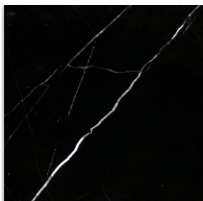

Made in:

B. Blonde: Belgium Nero M: Spain
B. Bluestone: Belgium B. Carrara: Italy
Statuary: Italy G. Bardiglio: Italy

Color

Arabescato
VTS ARBS

Bardiglio Dark
VTS BADK

Bardiglio Light
VTS BALT

Bianco Angelica
VTS BIAN

Bianco Carrara
VTS BICA

Basalt
VTS BSLT

Calacatta
VTS CALA

Clair
VTS CLAR

Dolomite Extra
VTS DOEX

Gioia Venatino
VTS GVEN

Nero Marquina
VTS NERO

Statuary
VTS STAT

Thassos Select
VTS THSE

Tibetan White
VTS TIWH

Vagli Calacatta
VTS VACA

Botticino
VTS BOTT

Grey Bardiglio
VTS GRBD

Lagos Azul
VTS LAAZ

Nero Marquina
VTS NERO

Normandy Grey
VTS NDGR