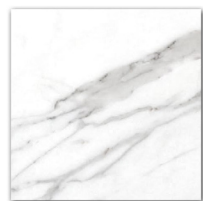

Made in:

B. Blonde: Belgium Nero M: Spain
B. Bluestone: Belgium B. Carrara: Italy
Statuary: Italy G. Bardiglio: Italy

Color

Arabescato
VTS ARBS

Bardiglio Dark
VTS BADK

Bardiglio Light
VTS BALT

Bianco Angelica
VTS BIAN

Bianco Carrara
VTS BICA

Basalt
VTS BSLT

Calacatta
VTS CALA

Clair
VTS CLAR

Dolomite Extra
VTS DOEX

Gioia Venatino
VTS GVEN

Nero Marquina
VTS NERO

Statuary
VTS STAT

Thassos Select
VTS THSE

Tibetan White
VTS TIWH

Vagli Calacatta
VTS VACA

Botticino
VTS BOTT

Grey Bardiglio
VTS GRBD

Lagos Azul
VTS LAAZ

Nero Marquina
VTS NERO

Normandy Grey
VTS NDGR