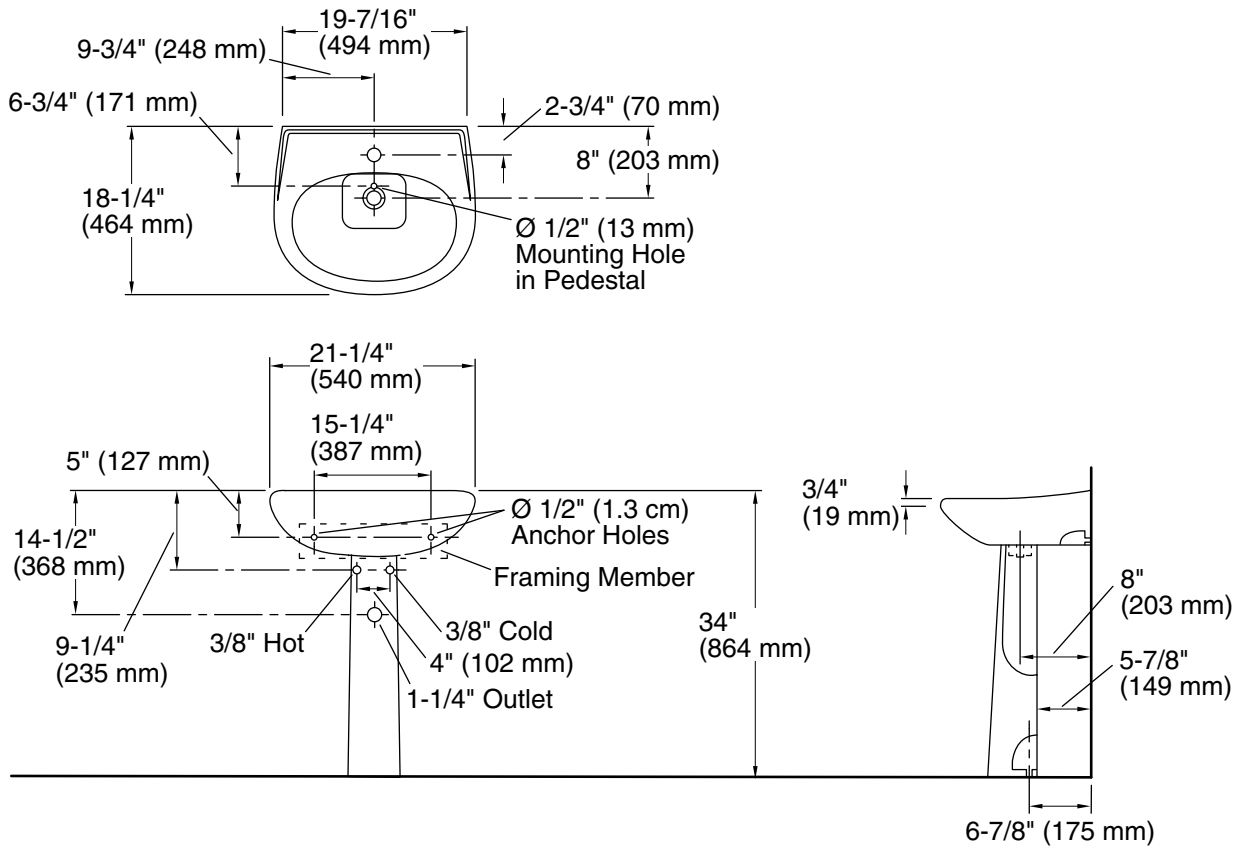

	0	White
-------------------------------------------------------------------------------------	---	-------

Technical Information

All product dimensions are nominal.

- Basin configuration: Single Bowl
- Bowl area (Only): Length: 18-1/4" (464 mm)
Width: 11-5/8" (295 mm)
Water depth: 4" (102 mm)
- With overflow: Yes
- Number of deck holes: 1
- Drain hole: 1-3/4" (44 mm)

Notes

- Install this product according to the installation instructions.
- Measure your actual product for roughing-in details.
- Product dimensions are nominal and may vary per ASME A112.19.2 tolerances.