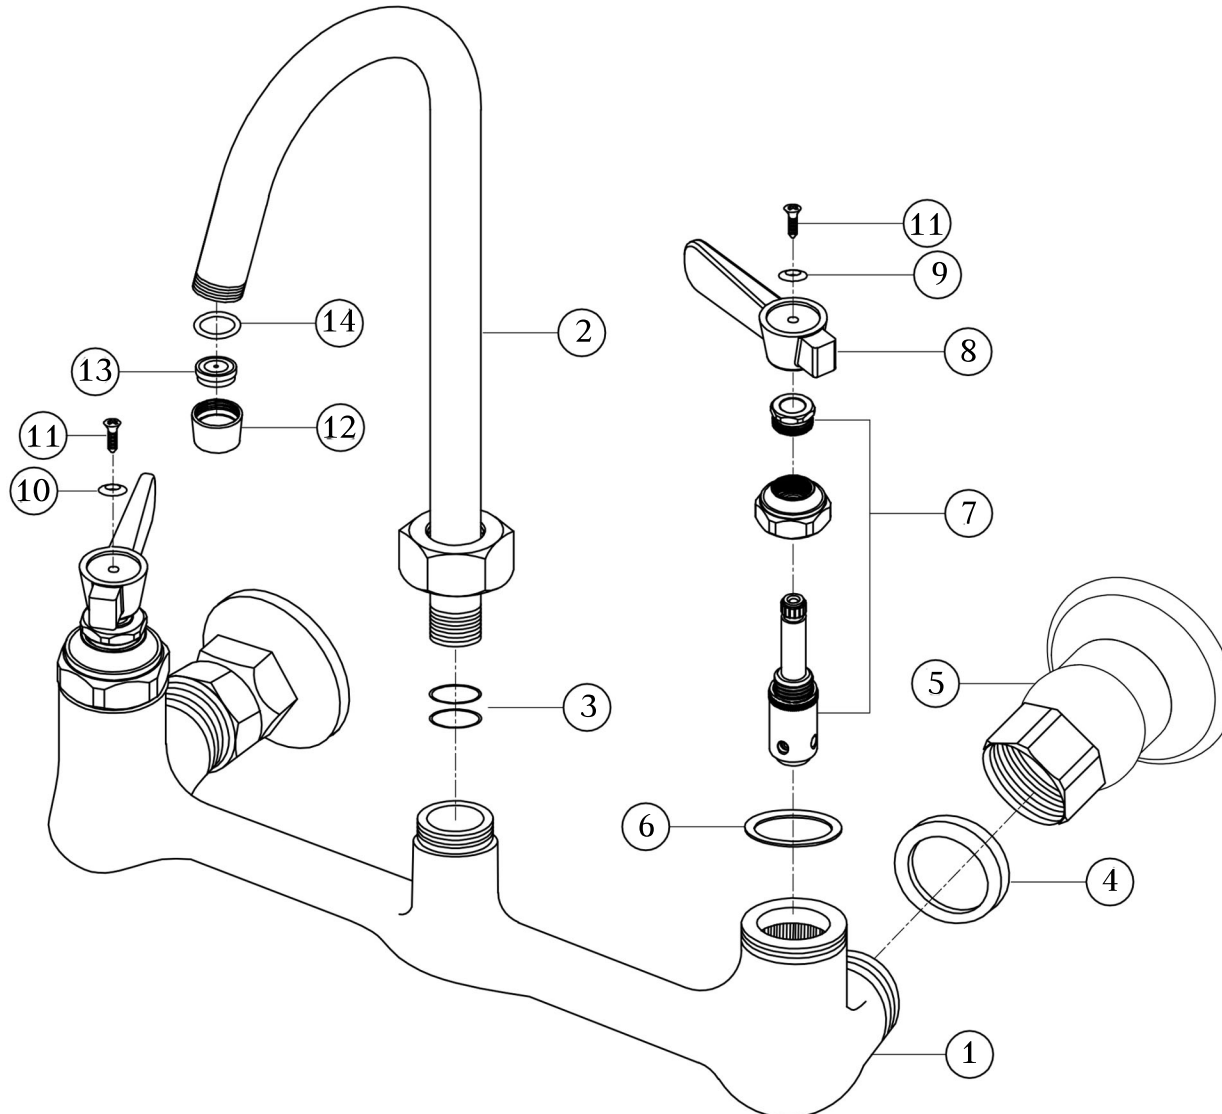

MAIDSTONE

www.MaidstoneSupply.com

Bridge Style Kitchen Faucet

Part No: 144-W1

Unpack and check all the parts,
and read the instructions.

PARTS NO.	DESCRIPTION	QTY
1	BODY	1
2	SPOUT	1
3	RUBBER O-RING	2
4	RUBBER WASHER	2
5	DECKMOUNT	2
6	RUBBER WASHER	1
7	CARTRIDGE	2
8	HANDLE	2
9	BLUE CLIP	1
10	RED CLIP	1
11	SCREW	2
12	SHELL	1
13	AERATOR	1
14	RUBBER WASHER	1