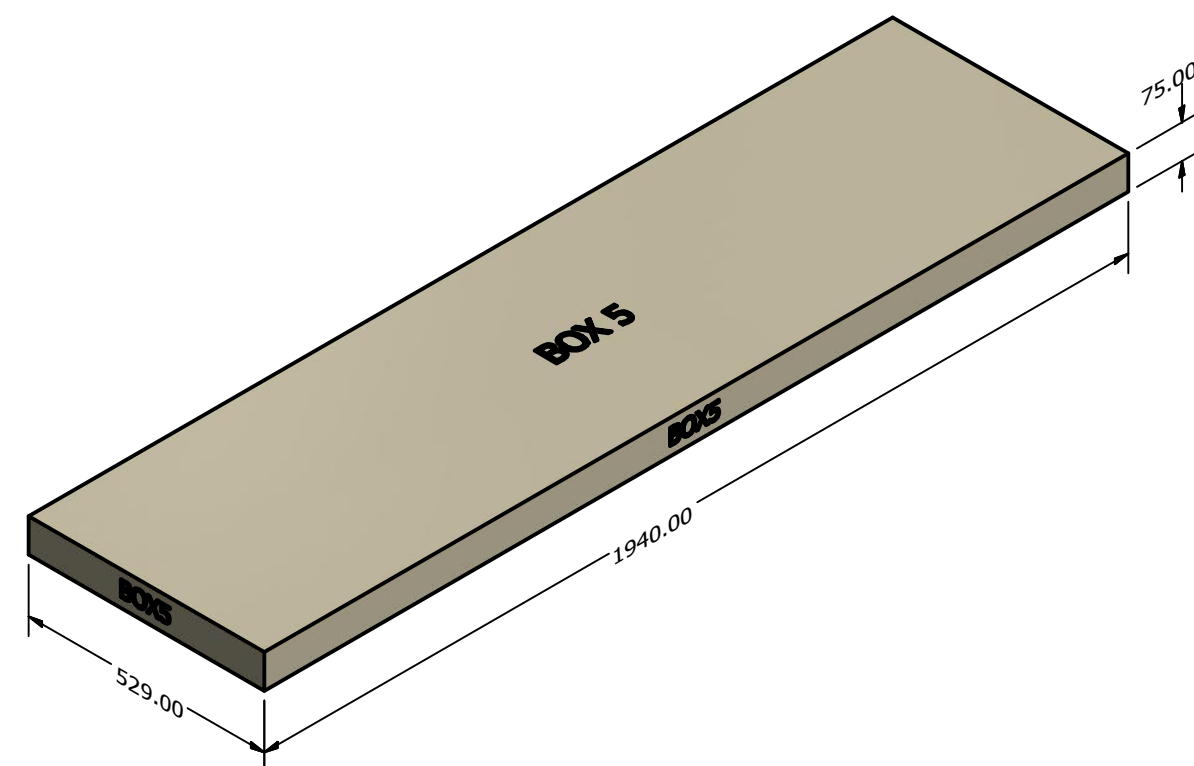

BOX1: 82kg

BOX2: 85kg

BOX3: 74kg

BOX4: 17kg

BOX5: 19kg

BOX6: 21kg

BOX7: 31kg

BOX8: 20kg

DRAWN				
CHECKED		TITLE		
QA				
MFG				
APPROVED				
		SIZE	DWG NO	REV
		D		
		SCALE	SHEET 1 OF 1	
		1 / 12