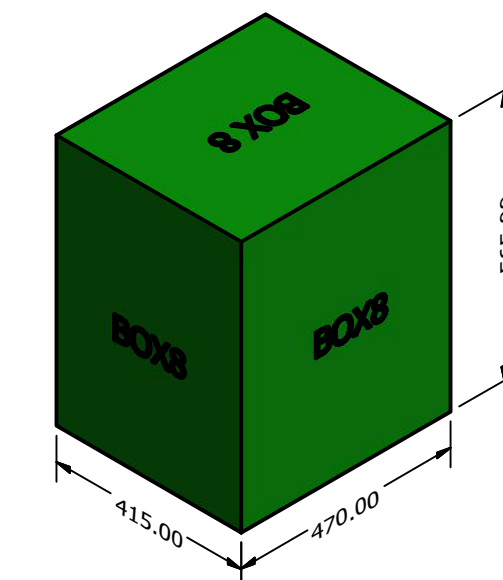

2504677 LENNON 4-6 PERSON CUBE SAUNA Container Loading Diagram

(1 set=8 boxes 42 sets/40HQ, 25 pallets/ 40HQ, Gross Weight: 15658kg)

Top view

Pallet C * 1

这两个位置需要使用装柜气泡袋进行填充, 避免托在柜子长度方向移动的可能。

Side view

Pallet A * 21

Pallet B * 3

这两托Pallet B 需要使用塑钢带与底部托盘进行固定, 避免运输过程中移动。

End view

DRAWN	Rudy	2019/8/19		
CHECKED			TITLE	
QA				
MFG				
APPROVED				
		SIZE	DWG NO	REV
		D	2006522	
		SCALE	1 / 20	SHEET 1 OF 1

Pallet A (2 wood kits)

Pallet C (BOX8*6)

DRAWN				
CHECKED		TITLE		
QA				
MFG				
APPROVED				
		SIZE	DWG NO	REV
		D		
		SCALE	1 : 7	SHEET 1 OF 1

BOX1: 82kg

BOX2: 85kg

BOX3: 74kg

BOX4: 17kg

BOX5: 19kg

BOX6: 21kg

BOX7: 31kg

BOX8: 20kg

DRAWN				
CHECKED		TITLE		
QA				
MFG				
APPROVED				
		SIZE	DWG NO	REV
		D		
		SCALE	SHEET 1 OF 1	
		1 / 12		