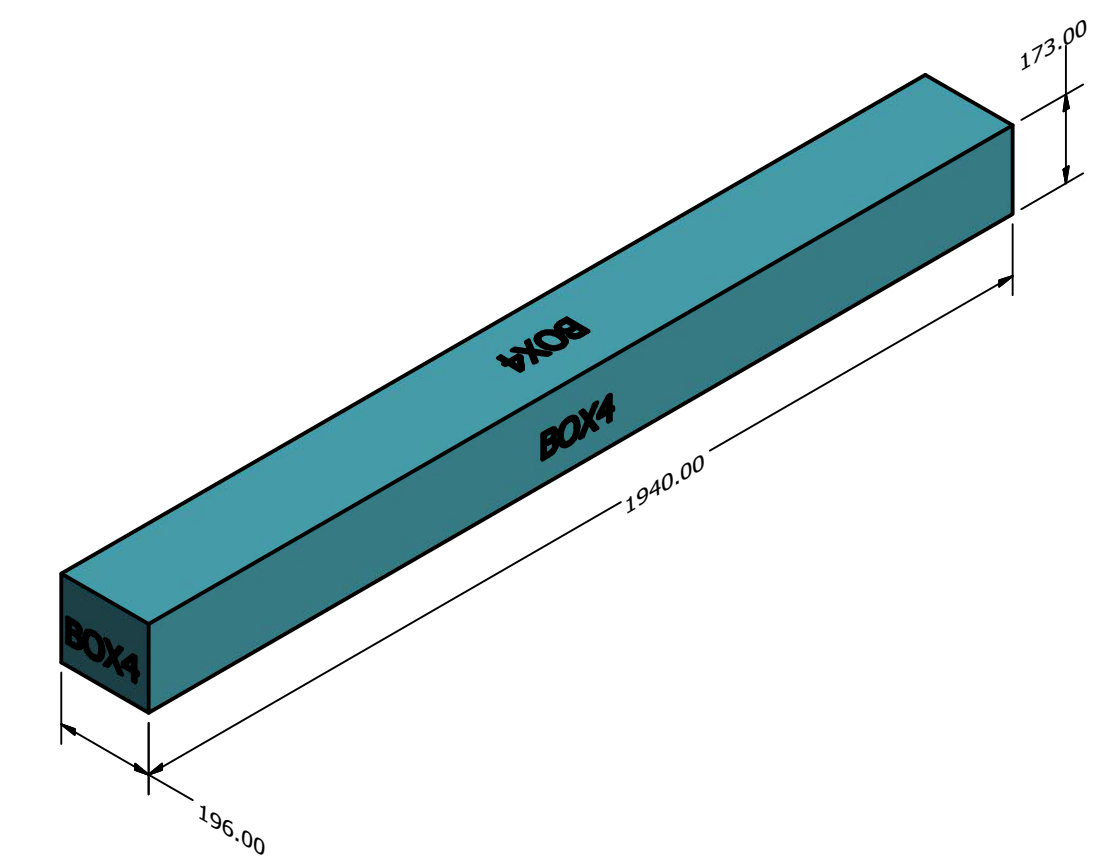

BOX1: 82kg

BOX2: 85kg

BOX3: 74kg

BOX4: 17kg

BOX5: 19kg

BOX6: 21kg

BOX7: 31kg

BOX8: 20kg

DRAWN				
CHECKED		TITLE		
QA				
MFG				
APPROVED				
		SIZE	DWG NO	REV
		D		
		SCALE	SHEET 1 OF 1	
		1 / 12