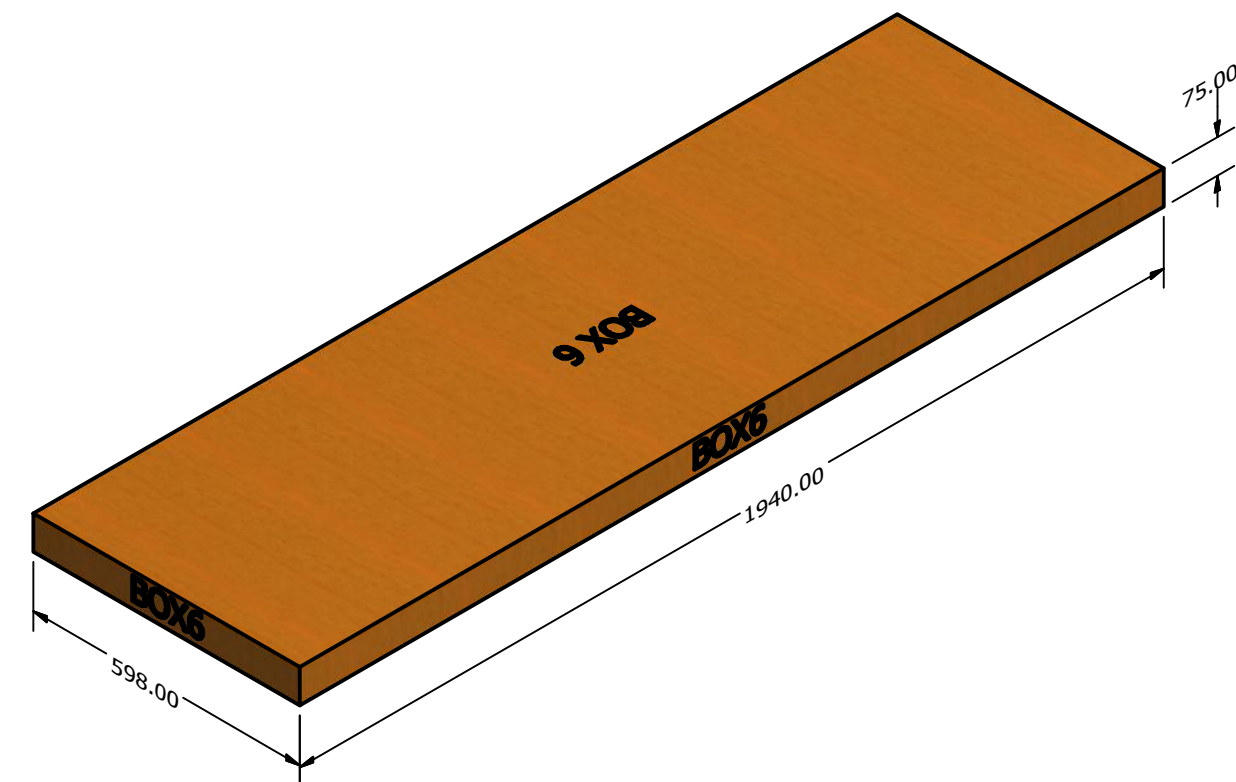

Pallet C (BOX8*6)

DRAWN				
CHECKED		TITLE		
QA				
MFG				
APPROVED				
		SIZE	DWG NO	REV
		D		
		SCALE	1 : 7	SHEET 1 OF 1

BOX1: 82kg

BOX2: 85kg

BOX3: 74kg

BOX4: 17kg

BOX5: 19kg

BOX6: 21kg

BOX7: 31kg

BOX8: 20kg

DRAWN				
CHECKED		TITLE		
QA				
MFG				
APPROVED				
		SIZE	DWG NO	REV
		D		
		SCALE	SHEET 1 OF 1	
		1 / 12		