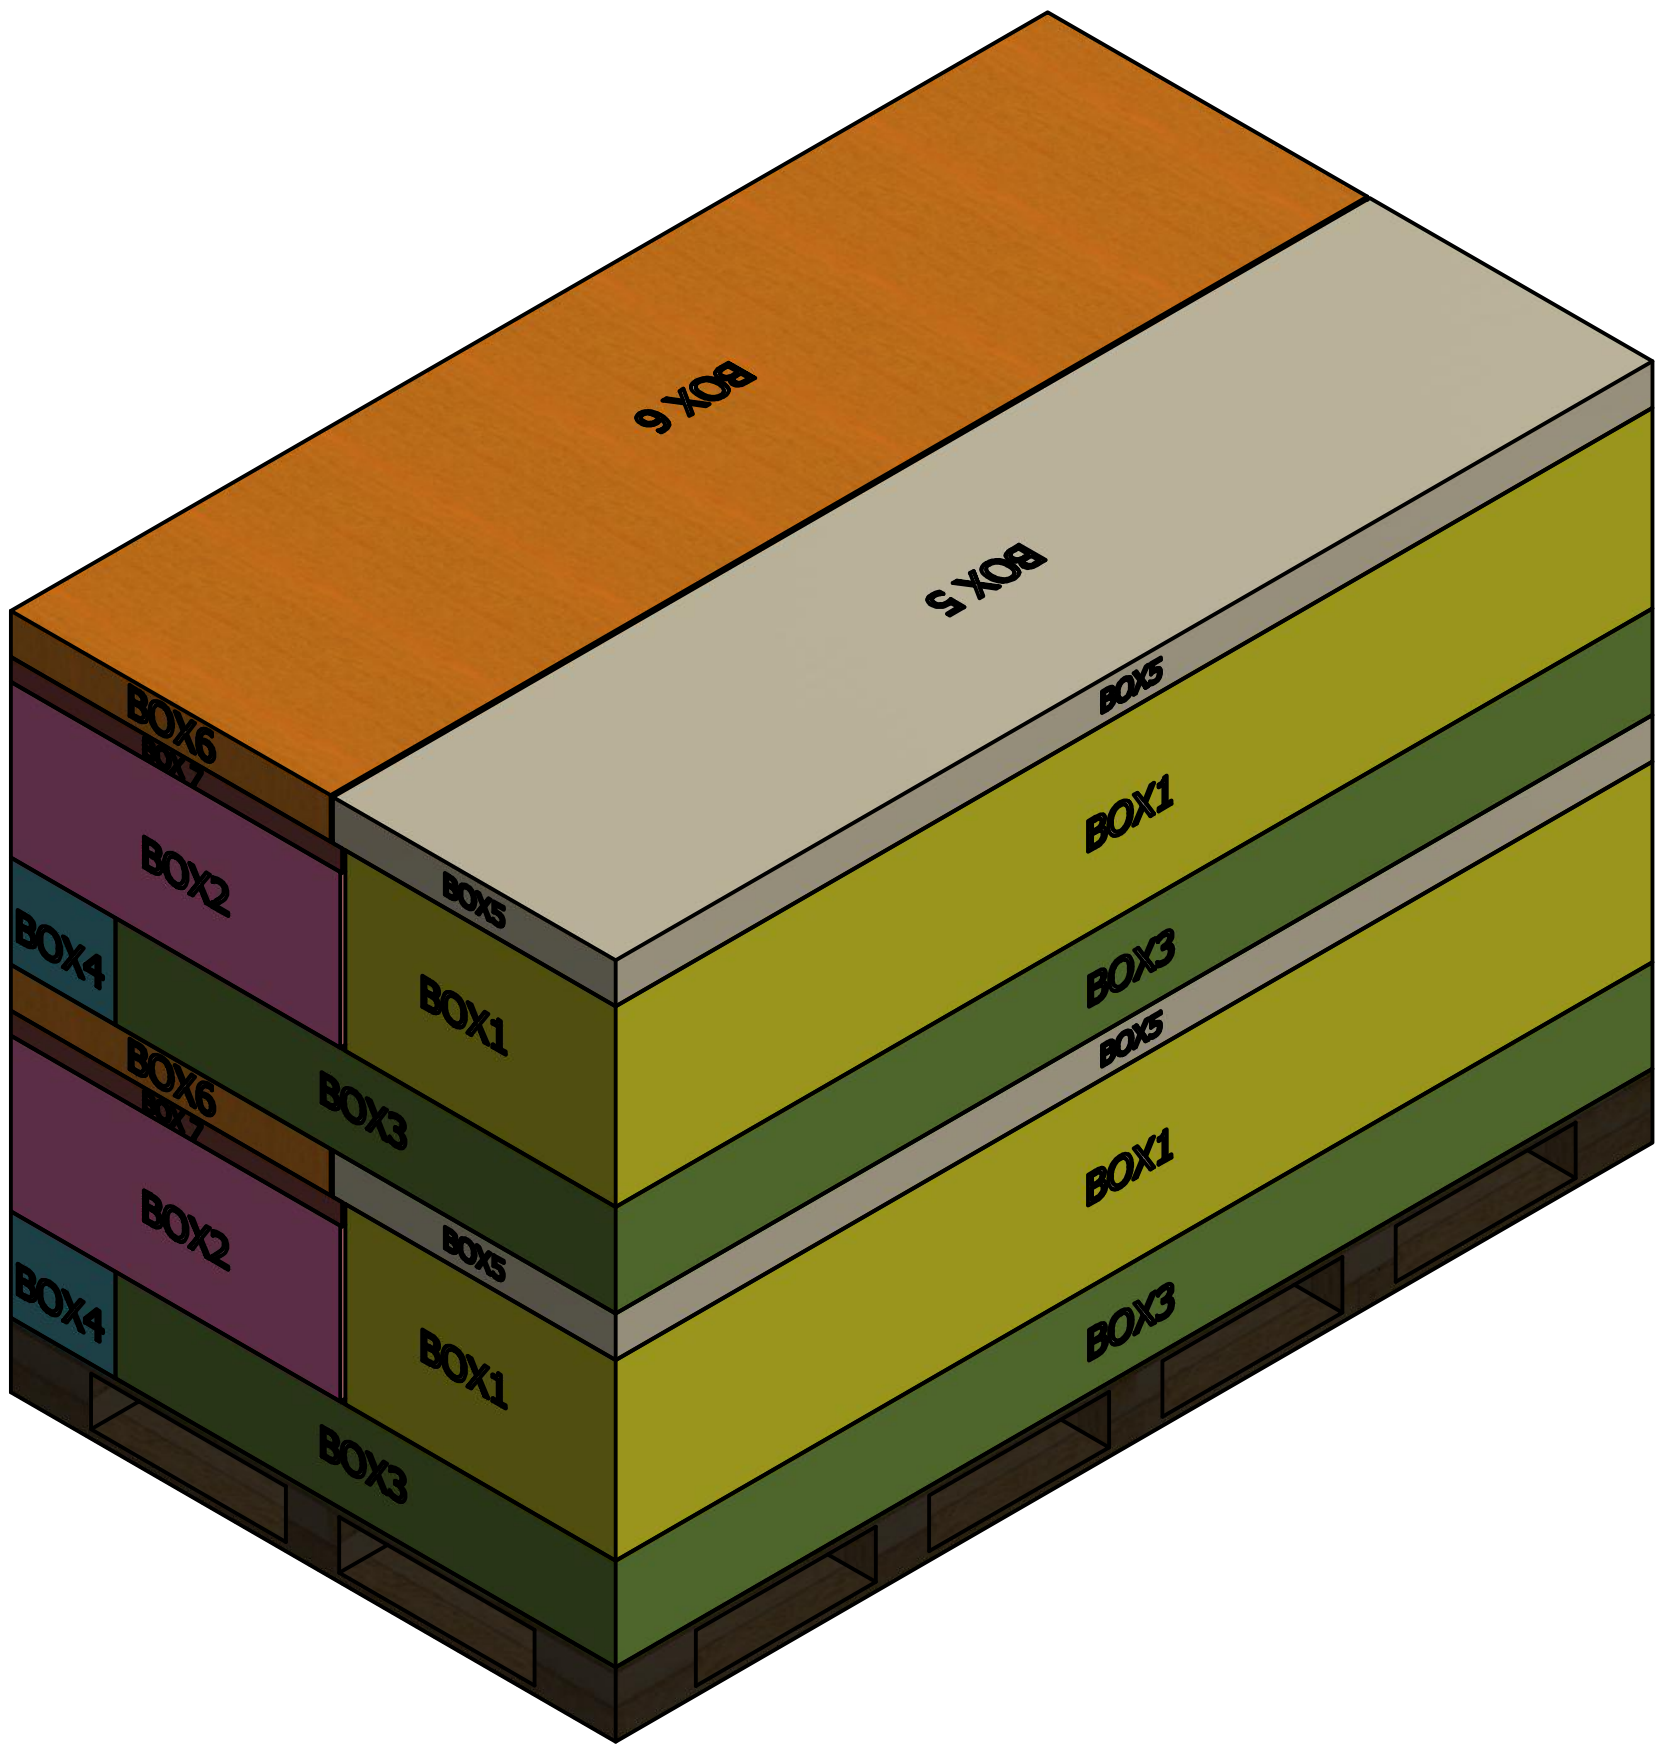

Pallet B * 3

这两托Pallet B 需要使用塑钢带与底部托盘进行固定, 避免运输过程中移动。

End view

DRAWN	Rudy	2019/8/19		
CHECKED			TITLE	
QA				
MFG				
APPROVED				
		SIZE	DWG NO	REV
		D	2006522	
		SCALE	1 / 20	SHEET 1 OF 1

Pallet A (2 wood kits)

DRAWN		TITLE		
CHECKED		TITLE		
QA		TITLE		
MFG		TITLE		
APPROVED		TITLE		
		SIZE	DWG NO	REV
		D		
		SCALE	SHEET 1 OF 1	
		1 : 10		

Pallet B (BOX8*12)

DRAWN		TITLE		
CHECKED		TITLE		
QA		TITLE		
MFG		TITLE		
APPROVED		TITLE		
		SIZE	DWG NO	REV
		D		
		SCALE	1 : 7	SHEET 1 OF 1