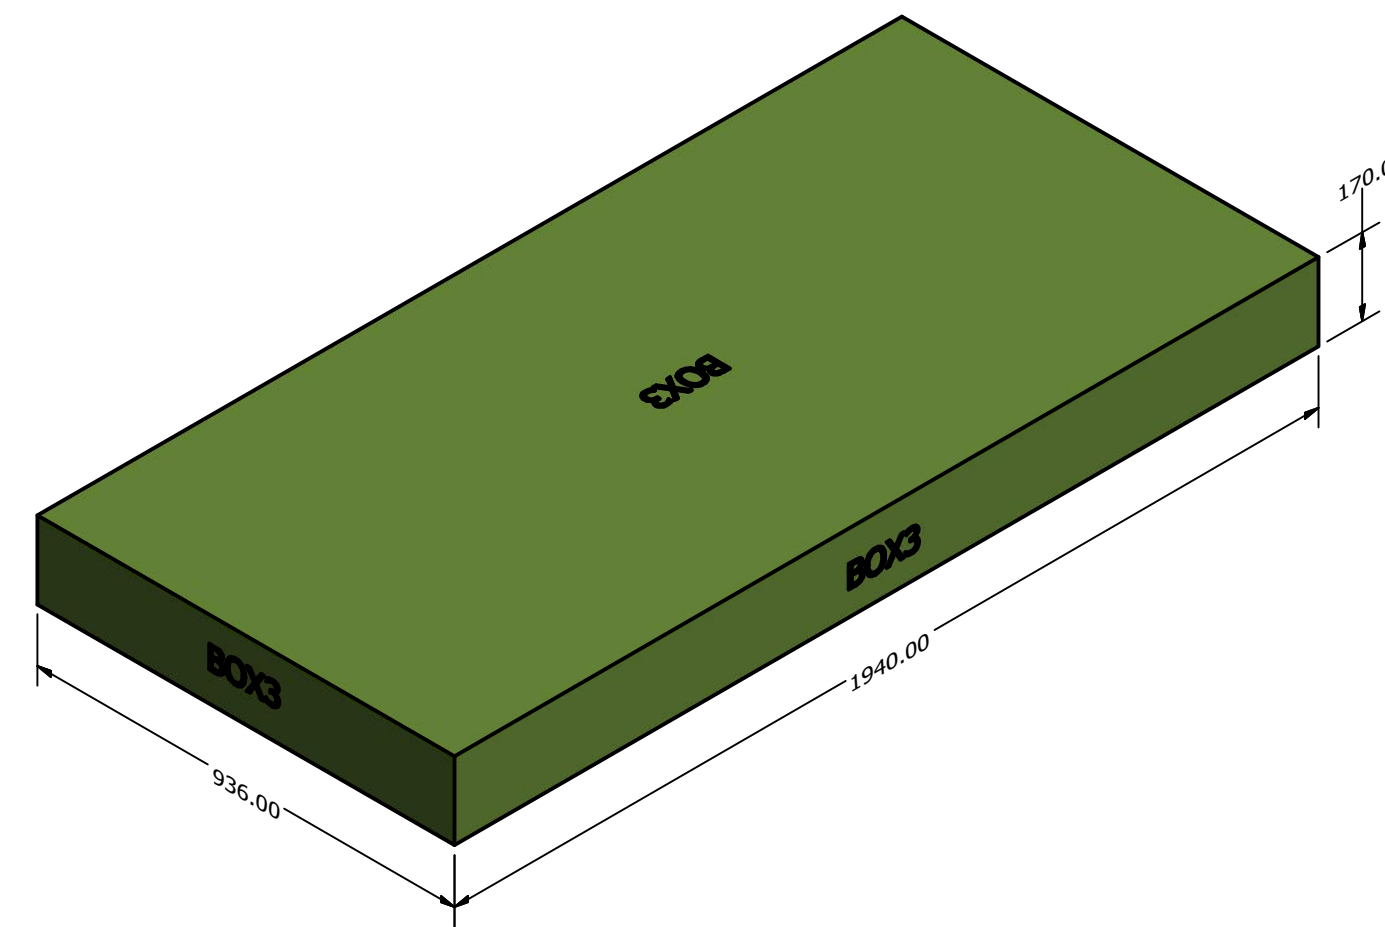

Pallet C (BOX8*6)

DRAWN				
CHECKED		TITLE		
QA				
MFG				
APPROVED				
		SIZE	DWG NO	REV
		D		
		SCALE	1 : 7	SHEET 1 OF 1

BOX1: 82kg

BOX2: 85kg

BOX3: 74kg

BOX4: 17kg

BOX5: 19kg

BOX6: 21kg