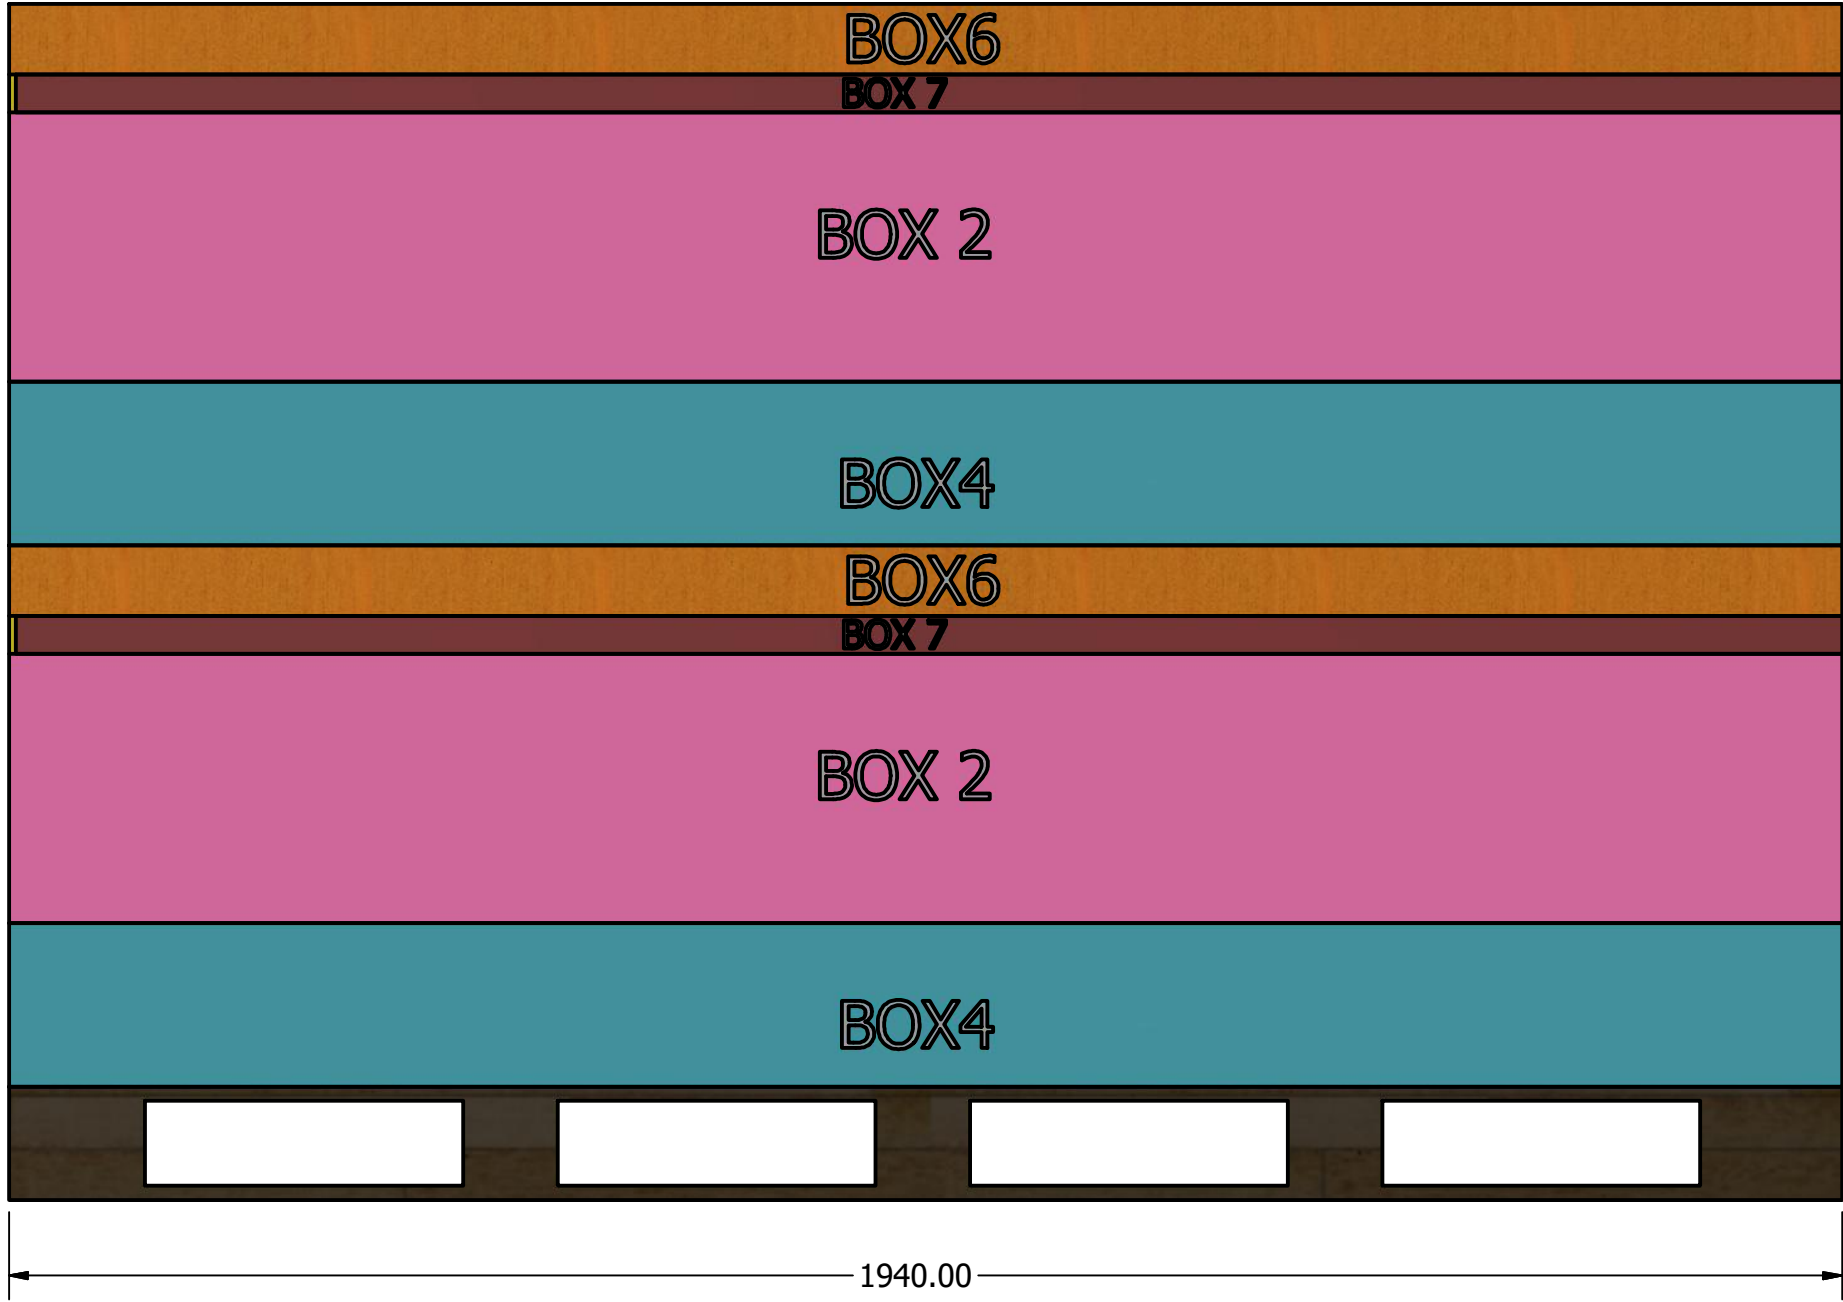

2504677 LENNON 4-6 PERSON CUBE SAUNA Container Loading Diagram

(1 set=8 boxes 42 sets/40HQ, 25 pallets/ 40HQ, Gross Weight: 15658kg)

Top view

Pallet C * 1

这两个位置需要使用装柜气泡袋进行填充, 避免托在柜子长度方向移动的可能。

Side view

Pallet A * 21

Pallet B * 3

这两托Pallet B 需要使用塑钢带与底部托盘进行固定, 避免运输过程中移动。

End view

DRAWN	Rudy	2019/8/19		
CHECKED			TITLE	
QA				
MFG				
APPROVED				
		SIZE	DWG NO	REV
		D	2006522	
		SCALE	1 / 20	SHEET 1 OF 1

Pallet A (2 wood kits)

DRAWN		TITLE		
CHECKED		TITLE		
QA		TITLE		
MFG		TITLE		
APPROVED		TITLE		
		SIZE	DWG NO	REV
		D		
		SCALE	SHEET 1 OF 1	
		1 : 10		

Pallet B (BOX8*12)

DRAWN		TITLE		
CHECKED		TITLE		
QA		TITLE		
MFG		TITLE		
APPROVED		TITLE		
		SIZE	DWG NO	REV
		D		
		SCALE	1 : 7	SHEET 1 OF 1