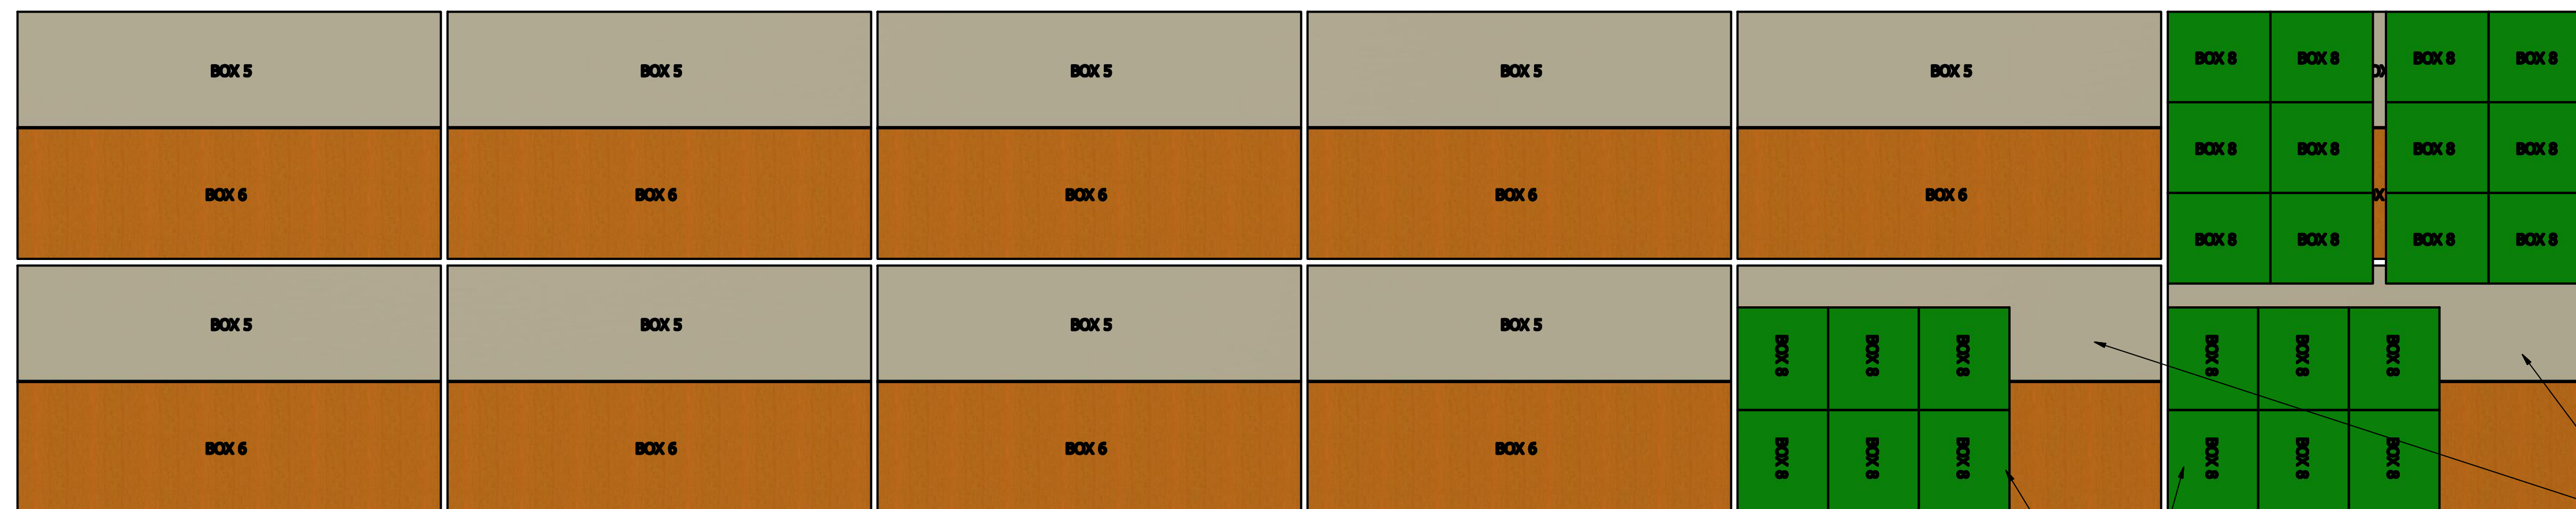

2504677 LENNON 4-6 PERSON CUBE SAUNA Container Loading Diagram

(1 set=8 boxes 42 sets/40HQ, 25 pallets/ 40HQ, Gross Weight: 15658kg)

Top view

Pallet C * 1

这两个位置需要使用装柜气泡袋进行填充, 避免托在柜子长度方向移动的可能。

Side view

Pallet A * 21

Pallet B * 3

这两托Pallet B 需要使用塑钢带与底部托盘进行固定, 避免运输过程中移动。

End view

DRAWN	Rudy	2019/8/19		
CHECKED			TITLE	
QA				
MFG				
APPROVED				
		SIZE	DWG NO	REV
		D	2006522	
		SCALE	1 / 20	SHEET 1 OF 1

Pallet A (2 wood kits)

DRAWN		TITLE		
CHECKED		TITLE		
QA		TITLE		
MFG		TITLE		
APPROVED		TITLE		
		SIZE	DWG NO	REV
		D		
		SCALE	SHEET 1 OF 1	
		1 : 10		

Pallet B (BOX8*12)

DRAWN		TITLE		
CHECKED		TITLE		
QA		TITLE		
MFG		TITLE		
APPROVED		TITLE		
		SIZE	DWG NO	REV
		D		
		SCALE	1 : 7	SHEET 1 OF 1