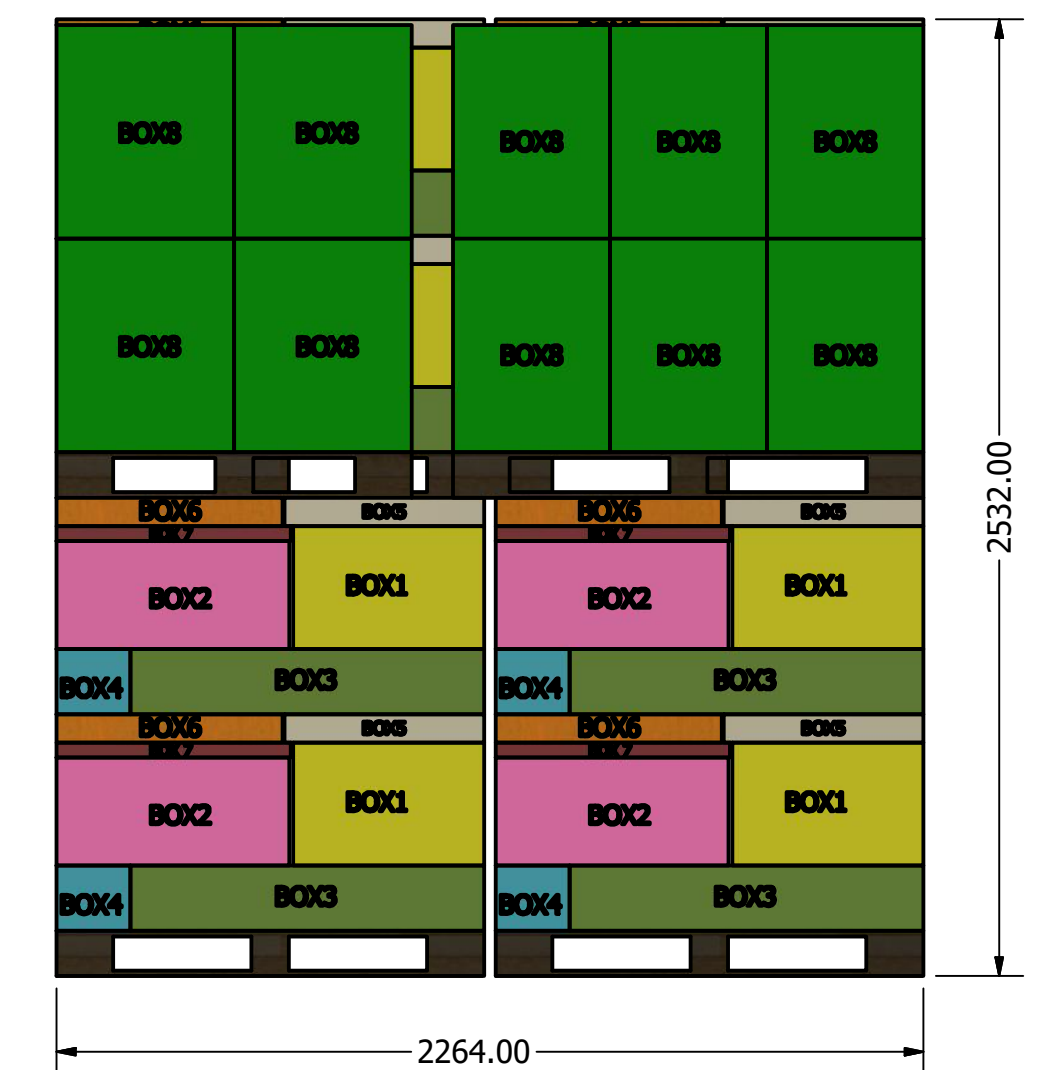

2504677 LENNON 4-6 PERSON CUBE SAUNA Container Loading Diagram

(1 set=8 boxes 42 sets/40HQ, 25 pallets/ 40HQ, Gross Weight: 15658kg)

Top view

Pallet C * 1

这两个位置需要使用装柜气泡袋进行填充, 避免托在柜子长度方向移动的可能。

Side view

Pallet A * 21

Pallet B * 3

这两托Pallet B 需要使用塑钢带与底部托盘进行固定, 避免运输过程中移动。

End view

DRAWN	Rudy	2019/8/19		
CHECKED			TITLE	
QA				
MFG				
APPROVED				
		SIZE	DWG NO	REV
		D	2006522	
		SCALE	1 / 20	SHEET 1 OF 1

Pallet A (2 wood kits)

DRAWN		TITLE		
CHECKED		TITLE		
QA		TITLE		
MFG		TITLE		
APPROVED		TITLE		
		SIZE	DWG NO	REV
		D		
		SCALE	SHEET 1 OF 1	
		1 : 10		

Pallet B (BOX8*12)

DRAWN		TITLE		
CHECKED		TITLE		
QA		TITLE		
MFG		TITLE		
APPROVED		TITLE		
		SIZE	DWG NO	REV
		D		
		SCALE	1 : 7	SHEET 1 OF 1