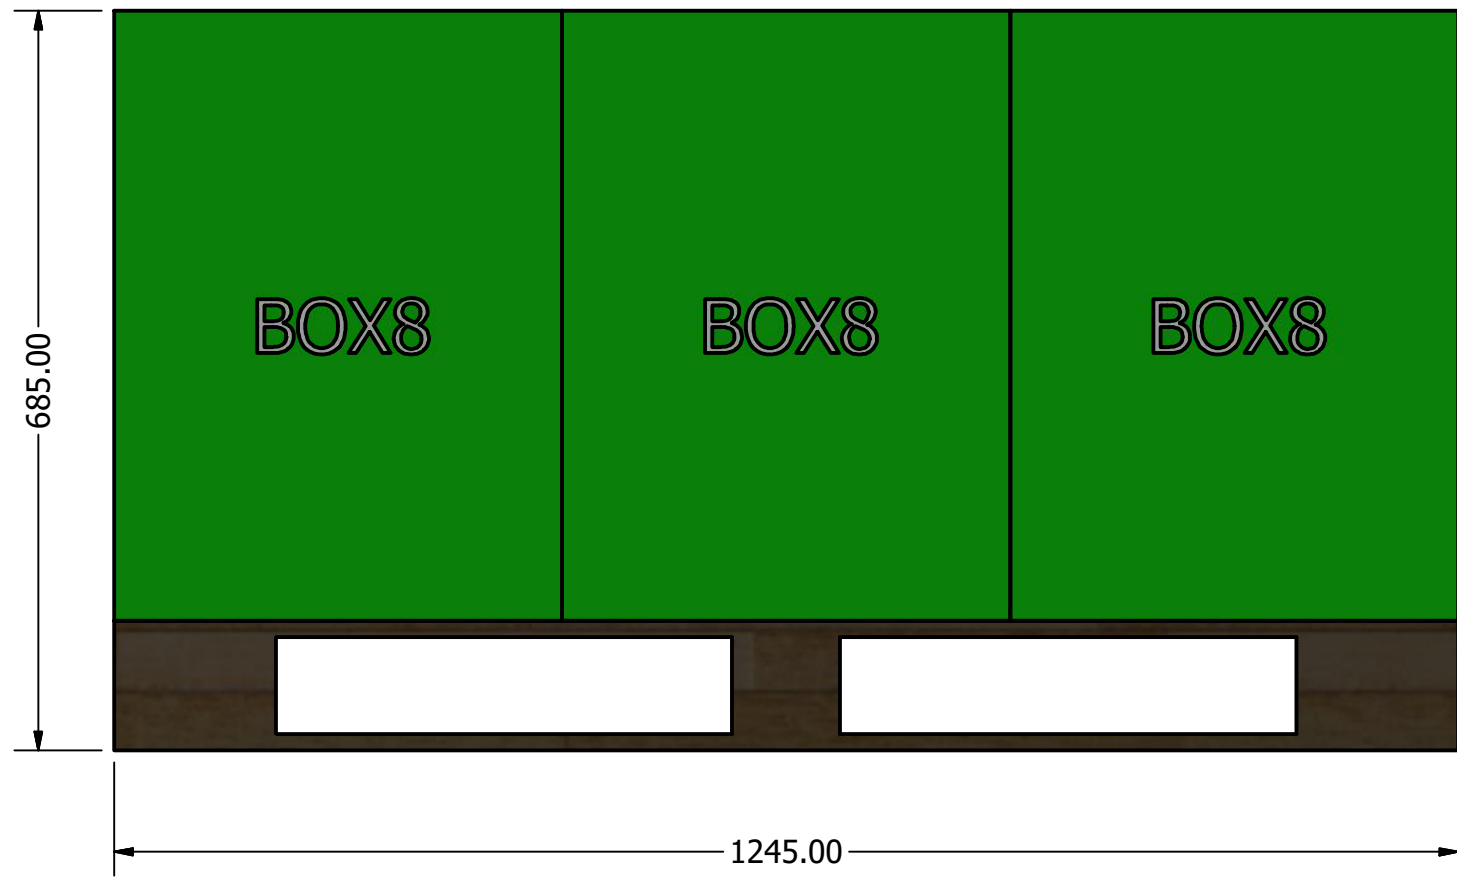

Pallet C (BOX8*6)

DRAWN				
CHECKED		TITLE		
QA				
MFG				
APPROVED				
		SIZE	DWG NO	REV
		D		
		SCALE	1 : 7	SHEET 1 OF 1