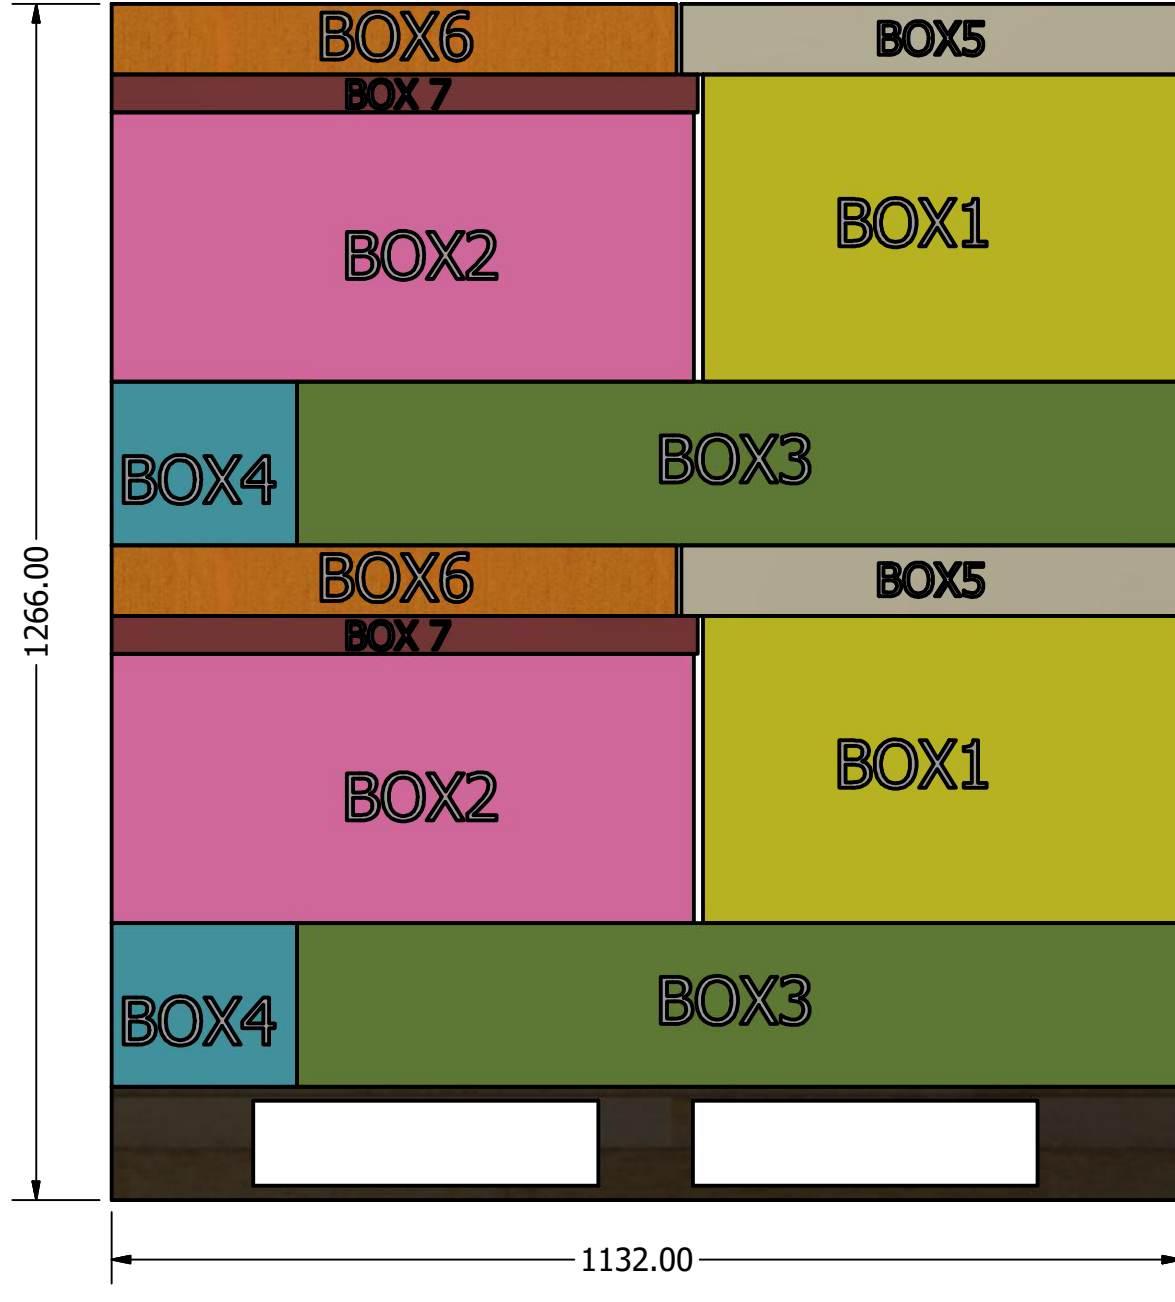

2504677 LENNON 4-6 PERSON CUBE SAUNA Container Loading Diagram

(1 set=8 boxes 42 sets/40HQ, 25 pallets/ 40HQ, Gross Weight: 15658kg)

Top view

Pallet C * 1

这两个位置需要使用装柜气泡袋进行填充, 避免托在柜子长度方向移动的可能。

Side view

Pallet A * 21

Pallet B * 3

这两托Pallet B 需要使用塑钢带与底部托盘进行固定, 避免运输过程中移动。

End view

DRAWN	Rudy	2019/8/19		
CHECKED			TITLE	
QA				
MFG				
APPROVED				
		SIZE	DWG NO	REV
		D	2006522	
		SCALE	1 / 20	SHEET 1 OF 1

Pallet A (2 wood kits)

DRAWN		TITLE		
CHECKED		TITLE		
QA		TITLE		
MFG		TITLE		
APPROVED		TITLE		
		SIZE	DWG NO	REV
		D		
		SCALE	SHEET 1 OF 1	
		1 : 10		

Pallet B (BOX8*12)

DRAWN		TITLE		
CHECKED		TITLE		
QA		TITLE		
MFG		TITLE		
APPROVED		TITLE		
		SIZE	DWG NO	REV
		D		
		SCALE	1 : 7	SHEET 1 OF 1

BOX7: 31kg

BOX8: 20kg

DRAWN				
CHECKED		TITLE		
QA				
MFG				
APPROVED				
		SIZE	DWG NO	REV
		D		
		SCALE	SHEET 1 OF 1	
		1 / 12		