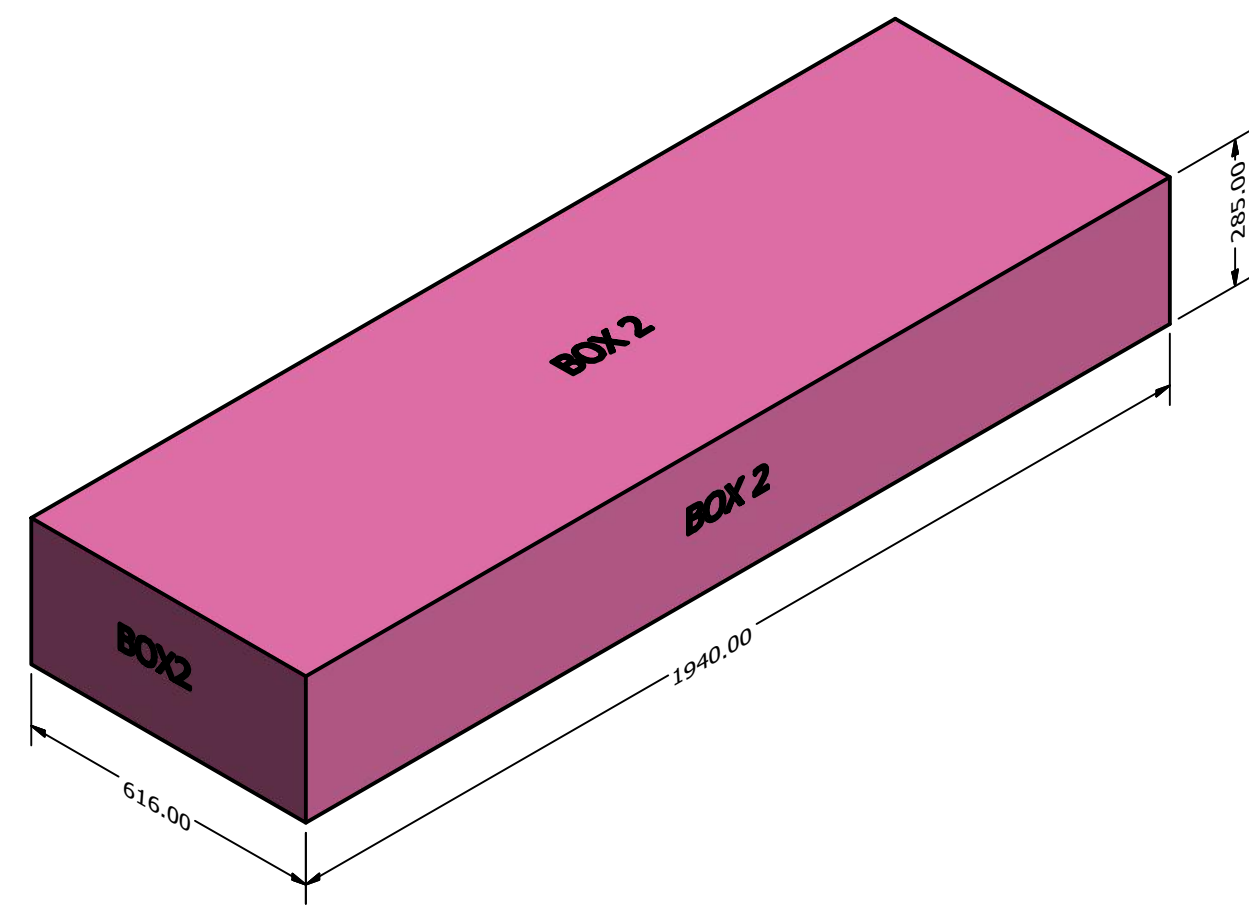

BOX1: 82kg

BOX2: 85kg

BOX3: 74kg

BOX4: 17kg

BOX5: 19kg

BOX6: 21kg

BOX7: 31kg

BOX8: 20kg

DRAWN				
CHECKED		TITLE		
QA				
MFG				
APPROVED				
		SIZE	DWG NO	REV
		D		
		SCALE	SHEET 1 OF 1	
		1 / 12