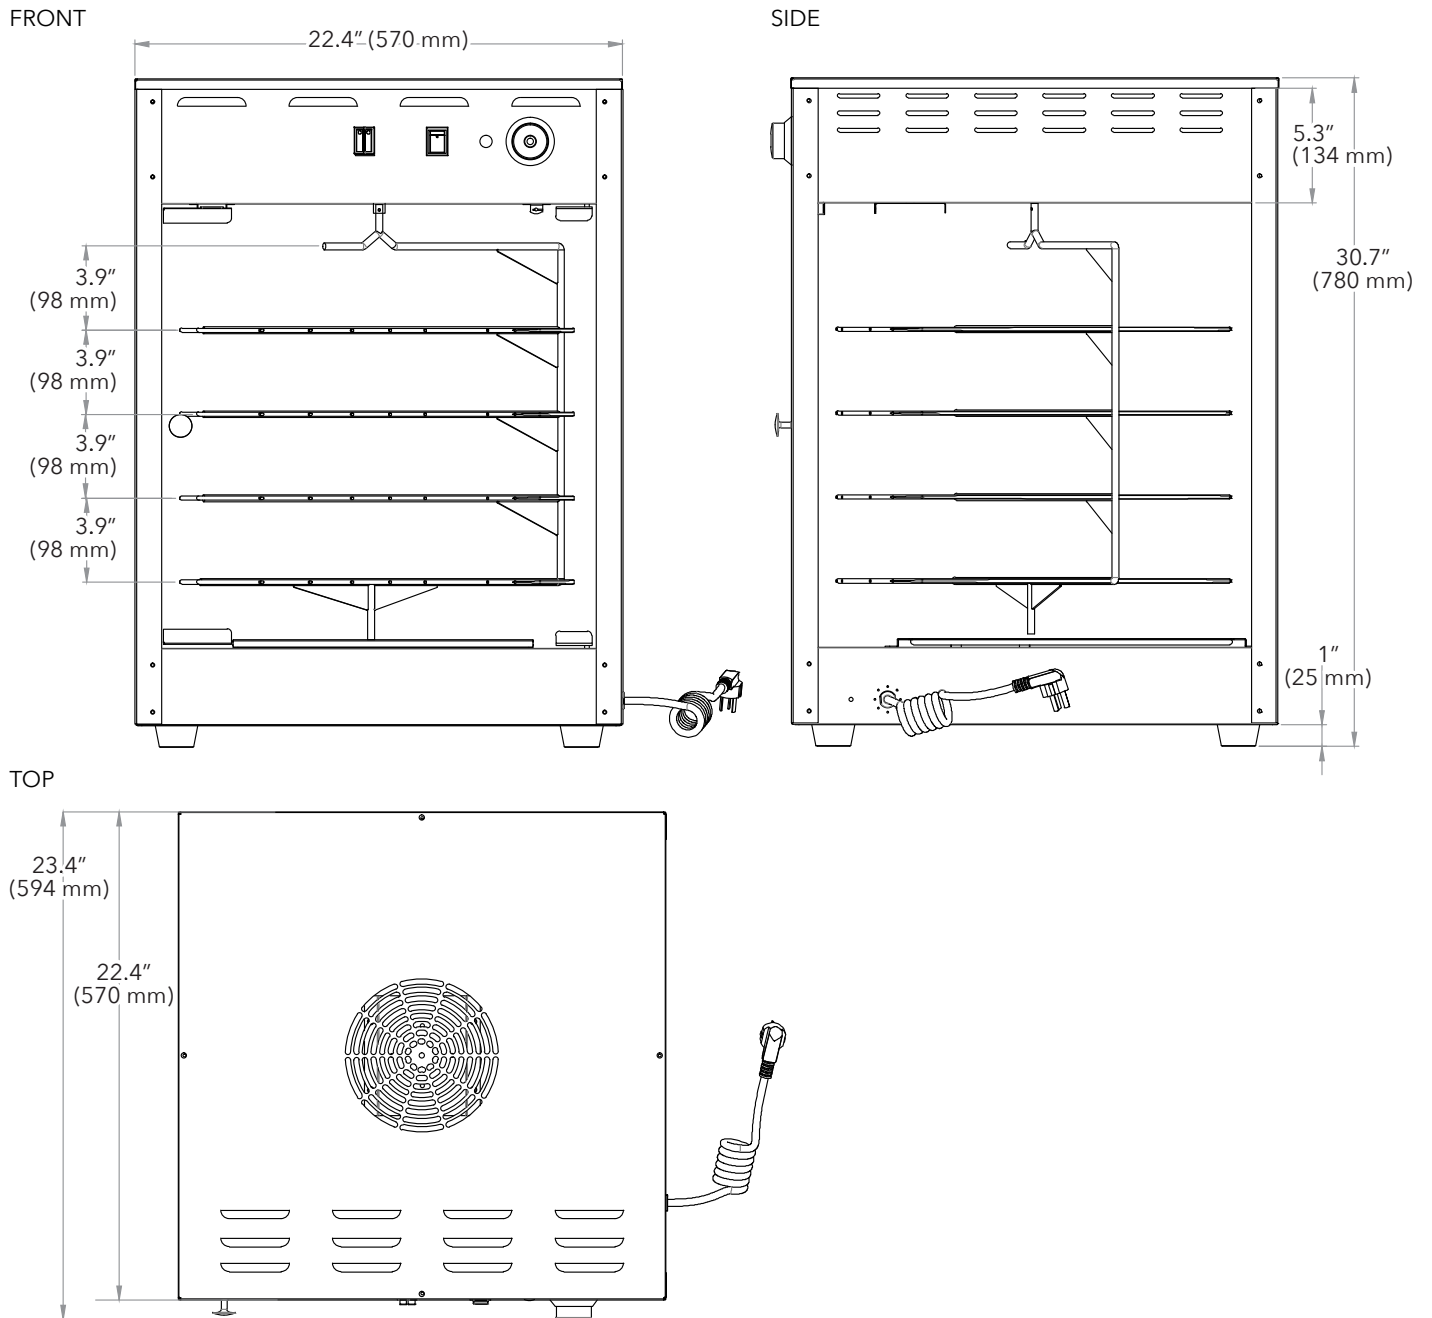

Contact Admiral Craft Equipment for details at 1-877-672-7740

Capacity

- 5.40 cu. ft.
- (4) 18" Pizzas

Temperature

- Temperature Range (Fahrenheit): 85 - 194

Included Components

- Pizza rack, and pretzel rack

Adcraft Rotating 18" Pizza Display, in Stainless Steel

HRPDW18-1D

Pizza Merchandiser

Control Type	Pizza Tiers	Capacity	Assembled Dimensions L x W x H (in)	Package Dimensions L x W x H (in)	Item Weight (lb)	Shipping Weight (lb)
Manual	4	5.40 cu. ft. (4) 18" Pizzas	22.50" x 22.50" x 31.00"	26.33" x 26.33" x 35.66"	71.6	87.0