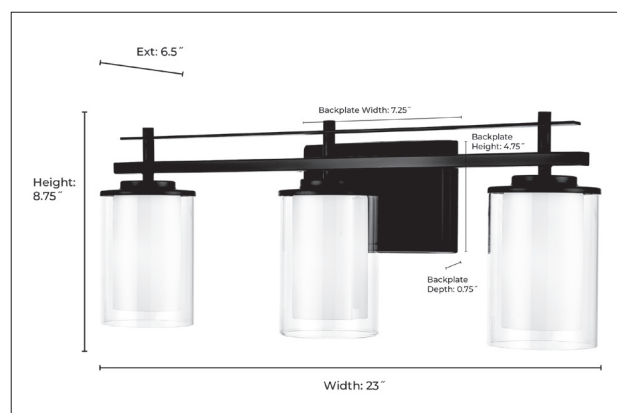

5503 MB

Millennium Lighting
105 Declaration Drive
McDonough, GA 30253
www.millenniumlighting.com