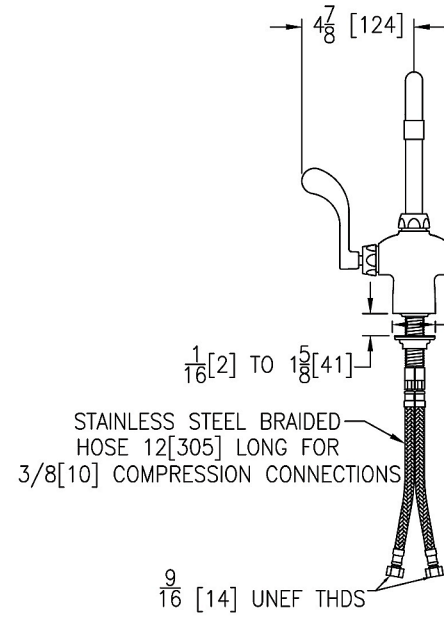

In keeping with our policy of continuing product improvement, Elkay reserves the right to change product specifications without notice. Please visit elkay.com for the most current version of Elkay product specification sheets. This specification describes an Elkay product with design, quality, and functional benefits to the user. When making a comparison of other producers' offerings, be certain these features are not overlooked.