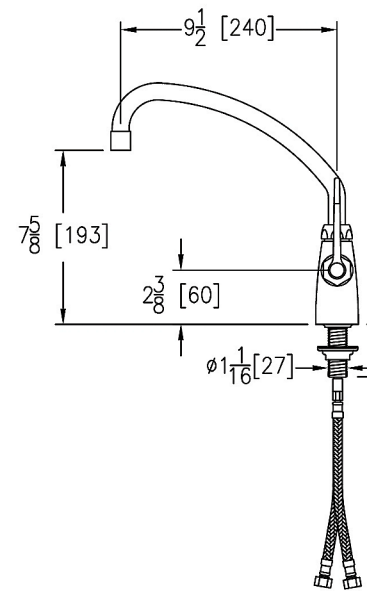

SPECIFICATIONS

PRODUCT SPECIFICATIONS

Single Hole with Concealed Deck Faucet with 10" Arc Tube Spout 4" Wristblade Handles Chrome. Faucet has a flow rate of 1.5 GPM, and is made of Chrome-plated Brass material, with a Quarter Turn Ceramic Disc valve. Faucet requires 1 faucet holes.

Mounting Type:	Deck Mount
Special Features:	Low Flow Solid Brass Construction Spout Swing Restriction Pin
Finish:	Chrome (CR)
Handle Type:	4" Wristblade Handle
Deck Clearance:	6-1/2"
Spout Reach:	10"
Spout Height:	9-1/8"
Hole Drillings:	1
Material:	Chrome-plated Brass
Valve Type:	Quarter Turn Ceramic Disc
Valve Connection:	1 1/8" Unified Screw Thread, Standard Series
Flow Rate:	1.5 GPM
Faucet Hole Size (min):	1-1/2"
Spout Type:	Arc Tube

- [Clean and Care Manual \(PDF\)](#)
- [Installation Instructions \(PDF\) - A55483](#)
- [Warranty \(PDF\)](#)

PART: _____ QTY: _____

PROJECT: _____

CONTACT: _____

DATE: _____

NOTES: _____

APPROVAL: _____

In keeping with our policy of continuing product improvement, Elkay reserves the right to change product specifications without notice. Please visit elkay.com for the most current version of Elkay product specification sheets. This specification describes an Elkay product with design, quality, and functional benefits to the user. When making a comparison of other producers' offerings, be certain these features are not overlooked.